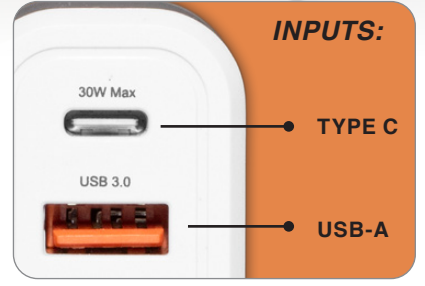

NEW

CHARGE TOGETHER, TRAVEL TOGETHER

As Low As
\$12.50
(C)
500 pcs +

#5175 "C-DUAL WALL ADAPTER" 30W 2-IN-1 USB AND TYPE C WALL ADAPTER – UL LISTED AND COMPLIANT

This UL Listed® wall adapter features dual fast-charging ports: a USB-A port supporting up to 18W and a USB-C port delivering up to 30W for efficient, high-speed charging. It also **includes a fast-charging USB-C to USB-C cable**, so you have everything you need right out of the box. Price includes up to a Full Color Imprint.

35	75	150	250+
17.50	16.50	14.50	12.50 (C)

Size: 2-1/4" W x 2" H
Imprint: 1 3/8" W x 7/16" H

Input: AC 100-240 Volts.
Output: Type-C+USB-A 5V (15Max)

Setup Charge: 60.00 (G). **Price Includes:** up to a Full Color Imprint. (exact color match not guaranteed). **2nd Side Imprint:** 1.10 (G) running charge. **Email Proof Charge:** 7.50 (G), add 2 days to production time. **Repeat Setup Charge:** 32.50 (G). **Production Time:** 5 days up to 500 pcs; 7 days 500 to 1000 pcs. **Packaging:** Gift Box. **Weight:** 5-1/2 lbs. (30pcs.) **Material:** ABS Plastic – Body.