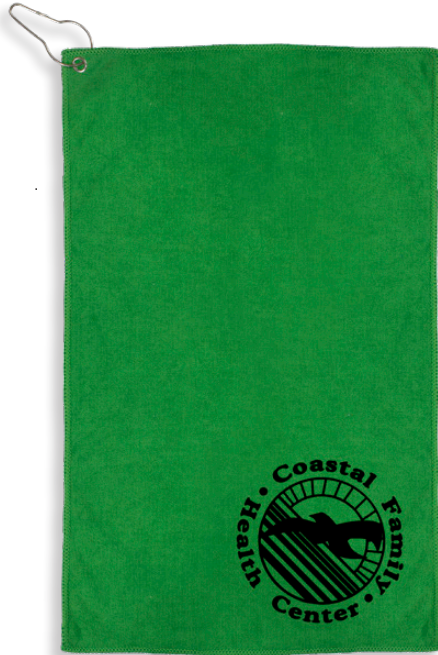

Available Colors:

- Green
- Royal Blue
- White

Setup Charge: 60.00 (G). **Price Includes:** a one color imprint, one location in lower corner of diamond unless otherwise specified. Optional Imprint Size available. One Color Imprint per option Only. We recommend black imprint on all towels. If customer orders other imprint colors, factory cannot guarantee results or accept returns