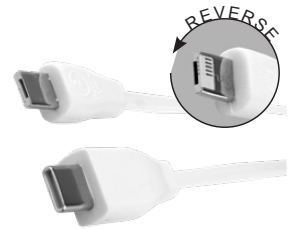

OUTPUTS

- APPLE™ & MICRO USB OUTPUTS
- TYPE C OUTPUT