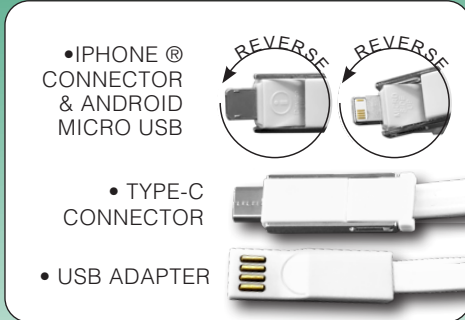

KEEP YOUR DEVICES CHARGED WHERE EVER YOU GO!

3-IN-1 CHARGING CONNECTORS