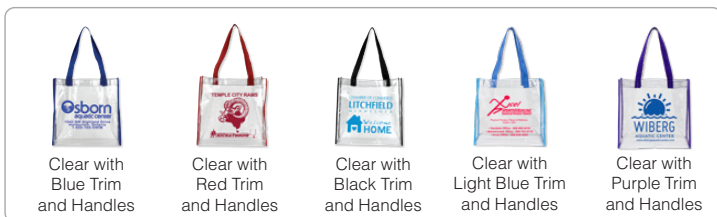

Clear with Blue Trim and Handles

Clear with Red Trim and Handles

Clear with Black Trim and Handles

Clear with Light Blue Trim and Handles

Clear with Purple Trim and Handles

Setup Charge: 55.00 (G) per location. **Price Includes:** One color imprint, one location. One color Imprint Only per location.

Additional Location: add .50 (G) running charge, plus Setup Charge. **PMS Color Match:** 40.00 (G), not available for Full Color Imprint.

Repeat Setup: 27.50 (G). **Email Proof Charge:** 7.50 (G), add 2 days to production time. **Production Time:** 7 Days. **Packaging:** Bulk.

Material: Vinyl with 80GSM Non-Woven Polypropylene Side Accents and Polypropylene Webbing Handles. Meets CPSIA and Prop 65 specifications for lead, phthalates and other heavy metals. **Weight:** 29 lbs. (100 pcs.)

Specify Promo #E4232 to receive special pricing at time of order placement as it cannot be applied later. This offer may not be combined with any other promotion, discount, coupon and/or special column pricing. Expires 8/31/2021. All prices are in US Dollars.

Important Information: Variations in print substrates/materials make it impossible to exactly duplicate PMS colors on Innovation Line products. Color variation cannot be considered a defect due to ink, lighting, material or any other variation. PMS color matching is not possible for any imprint method, including screen print, pad print, PhotoImage® full color direct, full color label, transfer and sublimation. PMS is only a reference point and an approximation. Each product is manufactured and printed individually, so 3/16" movement in logo alignment may result and cannot be considered a defect in printing. Note on proofs: E Proofs are for logo placement and size approval only. The colors shown on e-proofs will not be accurately represented on monitors. Therefore, e-proofs cannot be an exact color representation and factory is not responsible for ANY variation. 0609