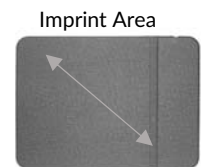

WM600

15W Wireless Charging Mouse Pad

Features >

- 15W Fast Wireless Charger Mouse Pad
- Easy decoration, Large Imprint Area
- 5W, 10W and 15W configurations

Certification >

- ✓ FCC-ID
- ✓ CE RED Cert
- ✓ RoHS
- ✓ Prop 65

Specification >

1. Input: 5V /2A; 9V /2A
2. Wireless Output: 5W;10W; 15W
3. Material: PU
4. Charging distance ≤ 6mm
5. Unit size : 300*220*7mm
6. color: black,gray

Decoration >

- Decoration Method: Digital Printing
- Imprint Area: up to maximum imprint area