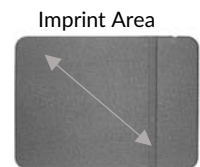

WM600

15W Wireless Charging Mouse Pad

Features >

- 15W Fast Wireless Charger Mouse Pad
- Easy decoration, Large Imprint Area
- 5W, 10W and 15W configurations

Certification >

- ✓ FCC-ID
- ✓ CE RED Cert
- ✓ RoHS
- ✓ Prop 65

Specification >

1. Input: 5V /2A; 9V /2A
2. Wireless Output: 5W;10W; 15W
3. Material: PU
4. Charging distance ≤ 6mm
5. Unit size : 300*220*7mm
6. color: black,gray

Decoration >

- Decoration Method: Digital Printing
- Imprint Area: up to maximum imprint area

Pricing >

\$15.50 QTY 200

- Price includes deliver to your client's door (anywhere in the continental US.)
- Price includes 1 color, 4 color full bleed
- Layout proof: 1-2 business days
- Delivered within 3 weeks upon layout approval