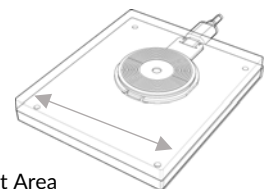

Decoration >

- Decoration Method: Laser Etching / Digital Printing
- Imprint Area: up to maximum imprint area