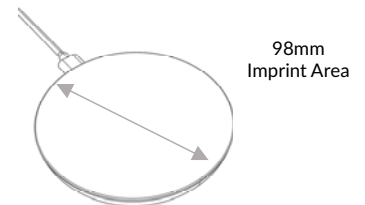

WC16

15W Wireless Charger with LED light

Features >

- 15W Super Charger with Type-C input
- Underbody LED light
- Large charging surface area
- Perfect for full bleed printing
- Efficient cooling vents

Certification >

- ✓ CE-RED
- ✓ ROHS
- ✓ FCC-ID
- ✓ PROP65

Specification >

1. Input: 5V /2A; 9V /2A
2. Wireless Output: 5W; 7.5W; 10W; 15W
3. Over current, over temperature protection and FOD function
4. Size: Ø98*14mm
5. Cool white LED indicator in body
6. Body Color: White or Black
7. Material:ABS+PC

Decoration >

- Decoration Method: Digital Print
- Imprint Area: up to maximum imprint area

Pricing >

\$12.50 C QTY 200

- Price includes deliver to your client's door (anywhere in the continental US.)
- Price includes 1 color, 4 color full bleed
- Layout proof: 1-2 business days
- Delivered within 3 weeks upon layout approval