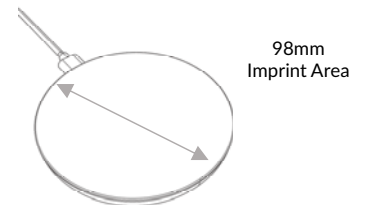

WC16

15W Wireless Charger with LED light

Features >

- 15W Super Charger with Type-C input
- Underbody LED light
- Large charging surface area
- Perfect for full bleed printing
- Efficient cooling vents

Certification >

- ✓ CE-RED
- ✓ ROHS
- ✓ FCC-ID
- ✓ PROP65

Specification >

1. Input: 5V /2A; 9V /2A
2. Wireless Output: 5W; 7.5W; 10W; 15W
3. Over current, over temperature protection and FOD function
4. Size: Ø98*14mm
5. Cool white LED indicator in body
6. Body Color: White or Black
7. Material:ABS+PC

Decoration >

- Decoration Method: Digital Print
- Imprint Area: up to maximum imprint area

Pricing >

\$12.50 QTY 200

- Price includes deliver to your client's door (anywhere in the continental US.)
- Price includes 1 color, 4 color full bleed
- Layout proof: 1-2 business days
- Delivered within 3 weeks upon layout approval