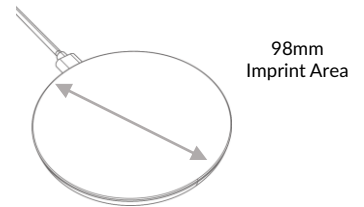

WC16

15W Wireless Charger with LED light

Features >

- 15W Super Charger with Type-C input
- Underbody LED light
- Large charging surface area
- Perfect for full bleed printing
- Efficient cooling vents

Certification >

- ✓ CE-RED
- ✓ ROHS
- ✓ FCC-ID
- ✓ PROP65

Specification >

1. Input: 5V /2A; 9V /2A
2. Wireless Output: 5W; 7.5W; 10W; 15W
3. Over current, over temperature protection and FOD function
4. Size: $\varnothing 98 \times 14 \text{mm}$
5. Cool white LED indicator in body
6. Body Color: White or Black
7. Material: ABS+PC

Decoration >

- Decoration Method: Digital Print
- Imprint Area: up to maximum imprint area

Pricing >

QTY 200 \$13.36 (C)

- Price includes deliver to your client's door (anywhere in the continental US.)
- Price includes 1 color, 4 color full bleed
- Layout proof: 1-2 business days
- Delivered in 2-3 weeks upon layout approval