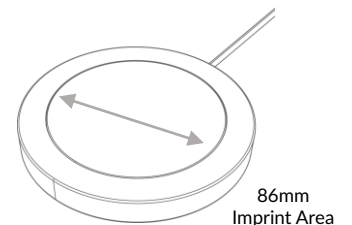

### Features >

- 15W Super Wireless Charging
- Metal Outer Ring
- Easy decoration, full bleed printing option.

### Specification >

1. Input: 5V /2A; 9V /2A
2. Wireless Output: 5W; 7.5W; 10W; 15W
3. Over current, over temperature protection and FOD function
4. Size: 86\*113\*13.5mm
5. Red and Blue LED indicator
6. Large flat surface for printing logo
7. Color: White or Black
8. Base Material: Metal

### Decoration >

- Decoration Method: Digital Print
- Imprint Area: up to maximum imprint area