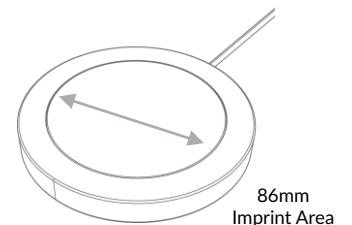

WC901COK

15W Cork Wireless Charger

Features >

- 15W Super Wireless Charging
- Cork Outer Ring
- Easy decoration, full bleed printing option.

Certification >

- ✓ CE
- ✓ ROHS
- ✓ FCC

Specification >

1. Input: 5V /2A; 9V /2A
2. Wireless Output: 5W; 7.5W; 10W; 15W
3. Over current, over temperature protection and FOD function
4. Size: 86*113*13.5mm
5. Red and Blue LED indicator
6. Large flat surface for printing logo
7. Color: White or Black
8. Base Material: Cork

Decoration >

- Decoration Method: Digital Print
- Imprint Area: up to maximum imprint area

Pricing >

QTY 200 \$16.05 (C)

- Price includes deliver to your client's door (anywhere in the continental US.)
- Price includes 1 color, 4 color full bleed
- Layout proof: 1-2 business days
- Delivered in 2-3 weeks upon layout approval