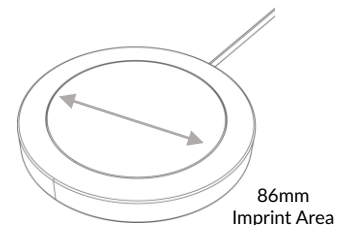

WC901BAM

15W Bamboo Wireless Charger

Features >

- 15W Super Wireless Charging
- Bamboo Outer Ring
- Easy decoration, full bleed printing option.

Certification >

- ✓ CE
- ✓ ROHS
- ✓ FCC

Specification >

1. Input: 5V /2A; 9V /2A
2. Wireless Output: 5W; 7.5W; 10W; 15W
3. Over current, over temperature protection and FOD function
4. Size: 86*113*13.5mm
5. Red and Blue LED indicator
6. Large flat surface for printing logo
7. Color: White or Black
8. Base Material: Bamboo

Decoration >

- Decoration Method: Digital Print
- Imprint Area: up to maximum imprint area

Pricing >

QTY 200 \$17.67 (C)

- Price includes deliver to your client's door (anywhere in the continental US.)
- Price includes 1 color, 4 color full bleed
- Layout proof: 1-2 business days
- Delivered in 2-3 weeks upon layout approval