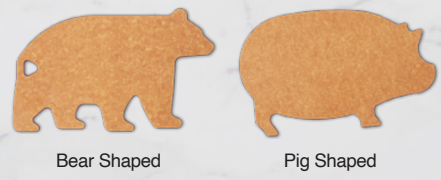

# SUSTAINABLE CUSTOM PAPER FIBER CUTTING BOARD

MOQ - 3000pcs  
Show us your custom shape and we will get you the quote.

Bear Shaped

Pig Shaped

## PAPER FIBER CUTTING BOARD ADVANTAGES

Made From Waste  
Kraft Paper

1. Heat Resistance  
176°C/350°F
2. Dishwasher Safe
3. Trivet for Hot Pans

1. High Density & Durable
2. Knife Friendly
3. Dual-sided Use