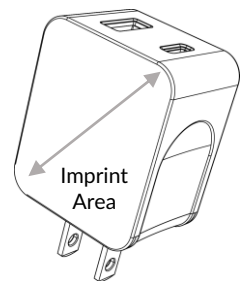

### Specification >

1. Input: 100-240V~50/60Hz 0.5A
2. Output: USB-A and USB-C total 20W Max.  
USB-C: 5V 3A, 9V 2.22A, 12V 1.66A  
USB-A: 5V 3A, 9V 2A, 12V 1.5A
3. Over current, short circuit and over temperature protection
4. Size: 42mm\*38mm\*28mm (Excluding prong length)
5. Large flat surface for printing logo
6. Color: White or Black
7. Material: ABS+PC Fire-resistant

### Decoration >

- Decoration Method: Digital Print
- Imprint Area: up to maximum imprint area