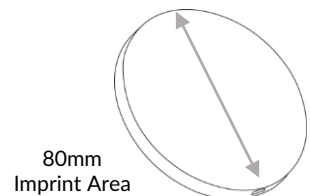

### Specification >

1. Input: 5V /2A; 9V /2A
2. Wireless Output: 5W; 7.5W; 10W; 15W
3. Size: Φ92mm\*8.5mm
4. Material: Bamboo
5. Body Color: Bamboo yellow
6. Features: environmentally friendly, degradable, formaldehyde-free.

### Decoration >

- Decoration Method: Laser Etch
- Imprint Area: up to maximum imprint area