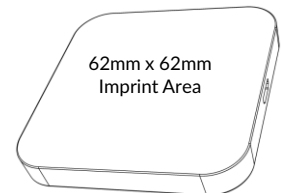

WC380

15W Wireless Charging Pad

15W
SUPER CHARGING

Features >

- 15W Fast Wireless Charging
- Slim square design
- Available in 5w and 15w configurations

Certification >

- ✓ CE
- ✓ FCC
- ✓ ROHS
- ✓ PROP65

Specification >

1. Input: 5V /2.0A
2. Wireless Output: 15W
3. Red and blue LED for working indicator
4. Over current, overheating, FOD protection
5. Unit Size : 62mm*62mm*8mm
Max printing area: 62mm*62mm
6. Body Color: White and Black

Decoration >

- Decoration Method: Digital Print
- Imprint Area: up to maximum imprint area

Pricing >

QTY 200 \$8.95 (C)

- Price includes deliver to your client's door (anywhere in the continental US.)
- Price includes 1 color, 4 color full bleed
- Layout proof: 1-2 business days
- Delivered in 2-3 weeks upon layout approval
- Please call to confirm stock availability prior placing the order of this item, as the production time may require longer if inventory is low