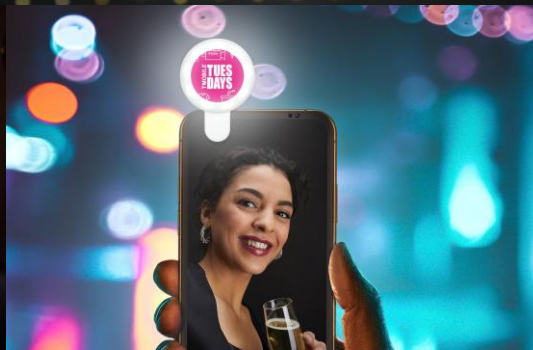

LED1 Clip-On Selfie Light

Features >

- Soft ring lighting enhances look
- Stay bright and clear
- Quick and sturdy clip attachment

Certification >

- ✓ CE-RED
- ✓ ROHS
- ✓ REACH
- ✓ EN62471
- ✓ FCC
- ✓ MSDS
- ✓ UN38.3

Specification >

1. Ultra white LED
2. Power & brightness button
3. Charging indicator light
4. Universal clip for mobile phone and tablet PCs
5. Micro USB interface
6. Built-in lithium battery
7. Size: 42.5mm*60mm*28mm
8. A round plate for printing logo
9. Color: White or Black
10. Material: ABS