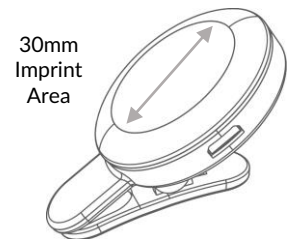

Decoration >

- Decoration Method: Digital Print
- Imprint Area: up to maximum imprint area

Pricing >

QTY 200 $6.65 (C)

- Price includes deliver to your client's door (anywhere in the continental US.)
- Price includes 1 color, 4 color full bleed
- Layout proof: 1-2 business days
- Delivered in 2-3 weeks upon layout approval

Promo# SOUC-522

This offer may not be combined with any other promotion, discount, coupon and/or special column pricing.
Expires: 12/31/2023