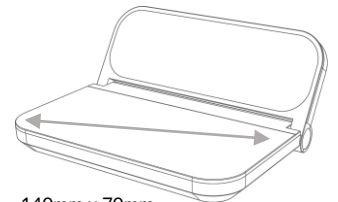

WC400

15W Wireless Charger + Clock

Features >

- 15W Super Wireless charger with clock
- Easy to read LED digits
- Large charging surface area
- Good for logo printing
- Easy adjustable viewing angle

Certification >

- ✓ CE-RED
- ✓ ROHS
- ✓ FCC-ID
- ✓ PROP65

Specification >

1. Input: 5V /2A; 9V /2A
2. Wireless Output: 5W; 7.5W; 10W; 15W
3. Over current, over temperature protection and FOD function
4. Time button for setup, + and – button for adjustment
5. Size: 140mm*140mm*15mm
6. Large flat surface for printing logo
7. Color: White or Black

Decoration >

- Decoration Method: Digital Print
- Imprint Area: up to maximum imprint area

140mm x 70mm Imprint Area

Pricing >

QTY 200 \$22.26 (C)

- Price includes deliver to your client's door (anywhere in the continental US.)
- Price includes 1 color, 4 color full bleed
- Layout proof: 1-2 business days
- Delivered in 2-3 weeks upon layout approval