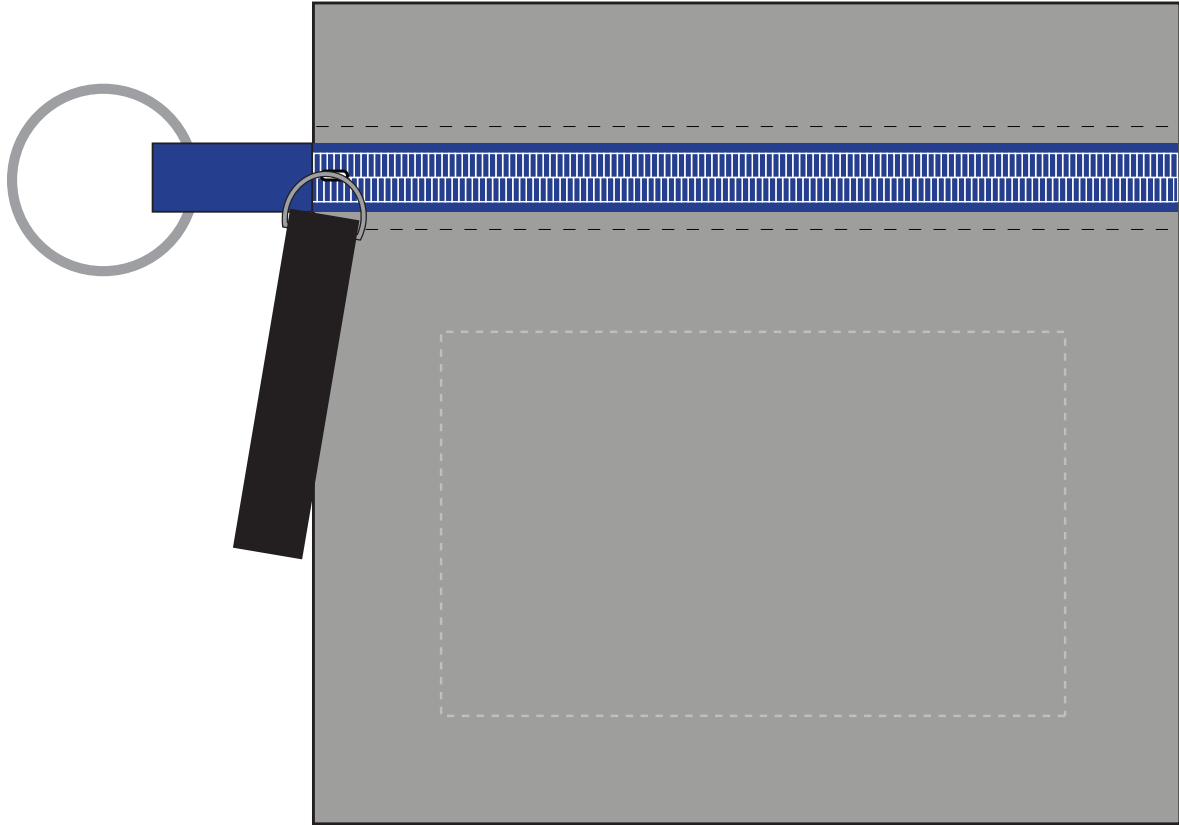

ITEM #TK166

Screen Print

Imprint area: 3.25" W x 2" H