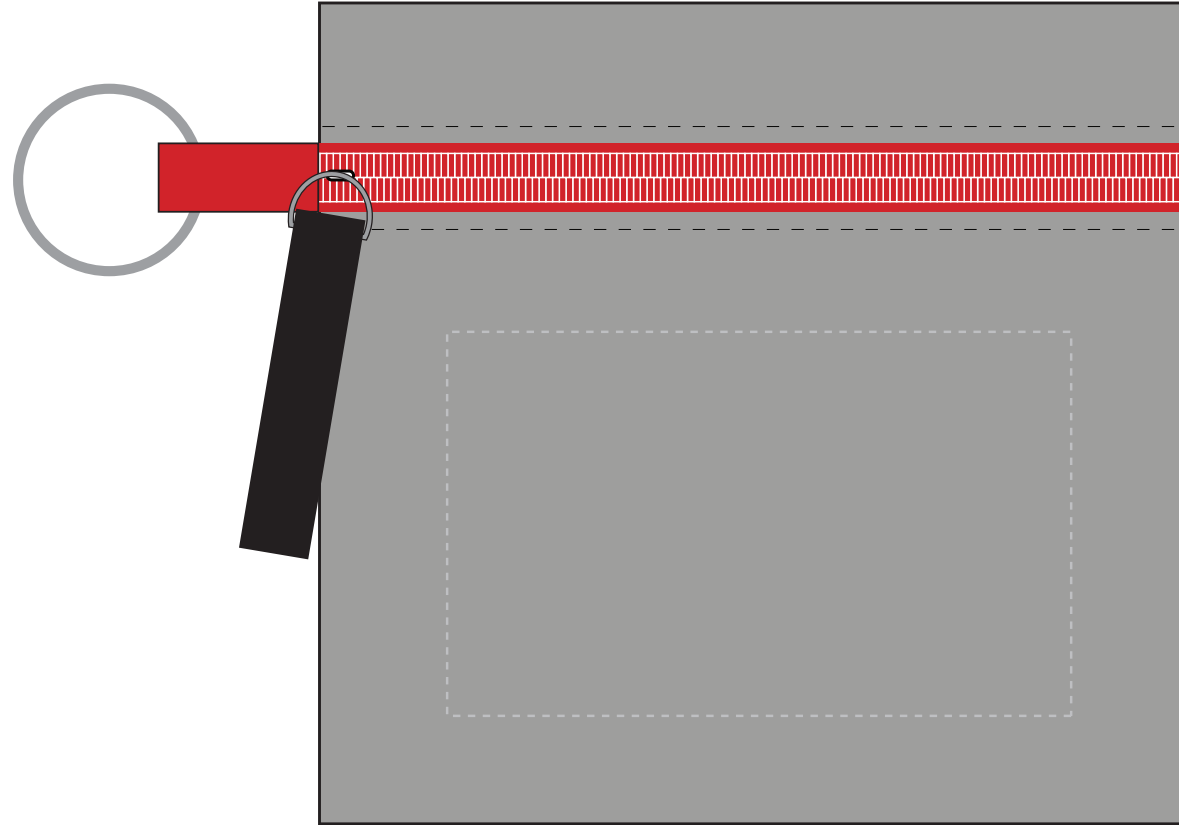

ITEM #TK166

Screen Print

Imprint area: 3.25" W x 2" H