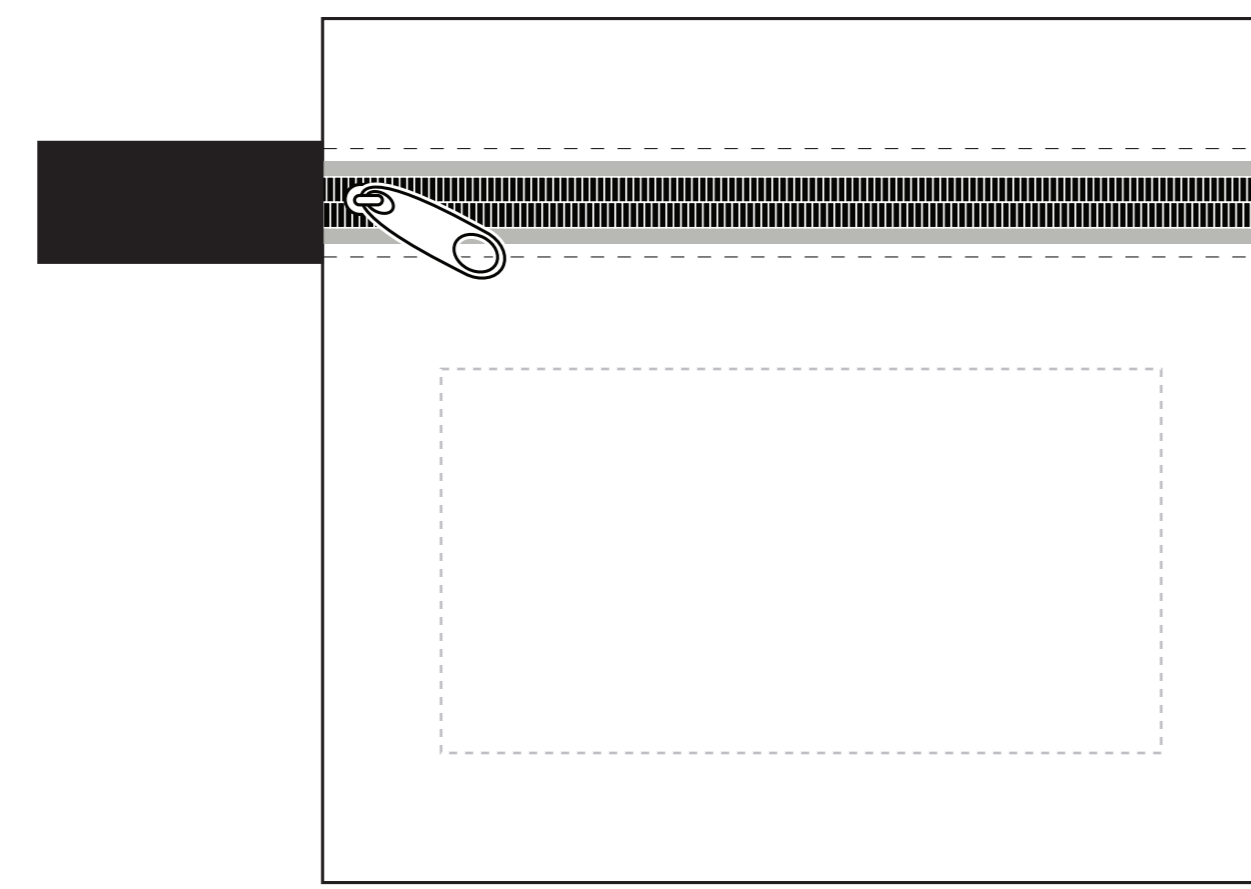

ITEM #TK150

(Clear)

Item # TK150
Imprint area: 3.75" W x 2" H
100% of actual size

 = imprint area