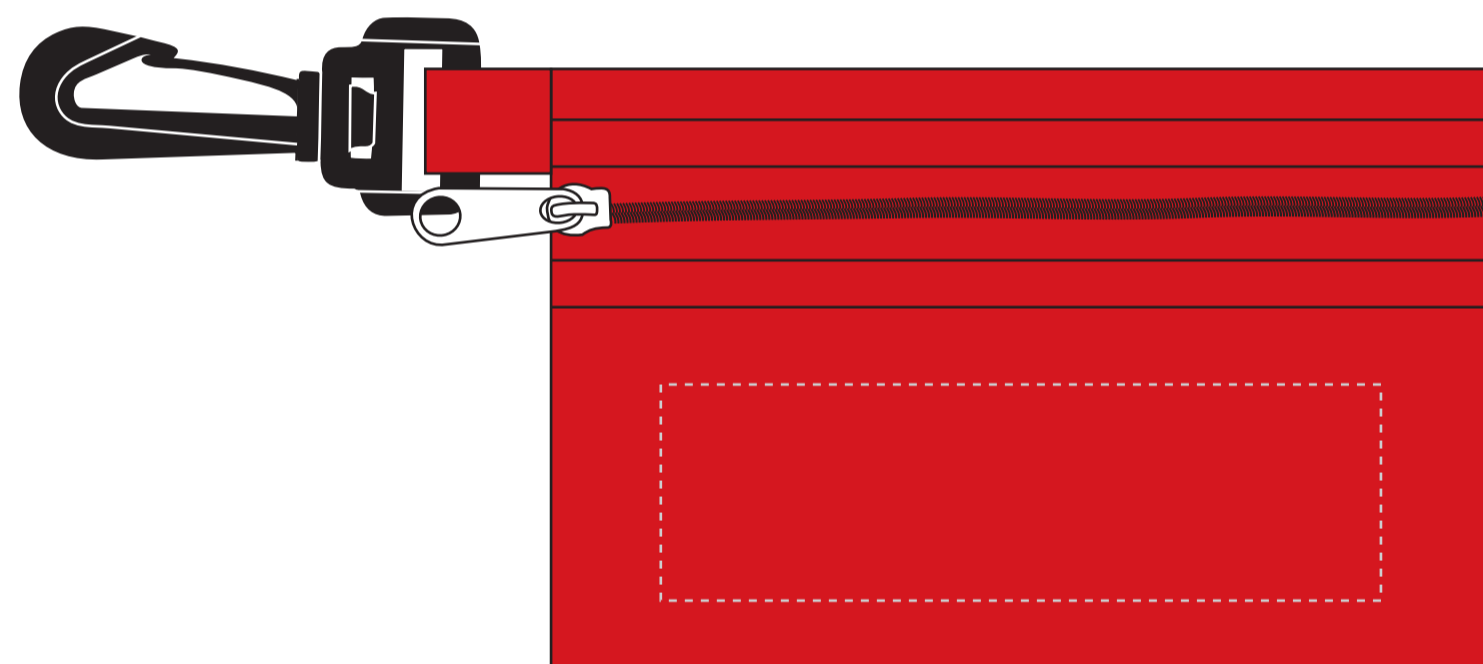

ITEM #TK122, TK123, TK124, TK136, TK137

Screen Print

Imprint area: 3.75" X 1.125"
100% of actual size

 = imprint area