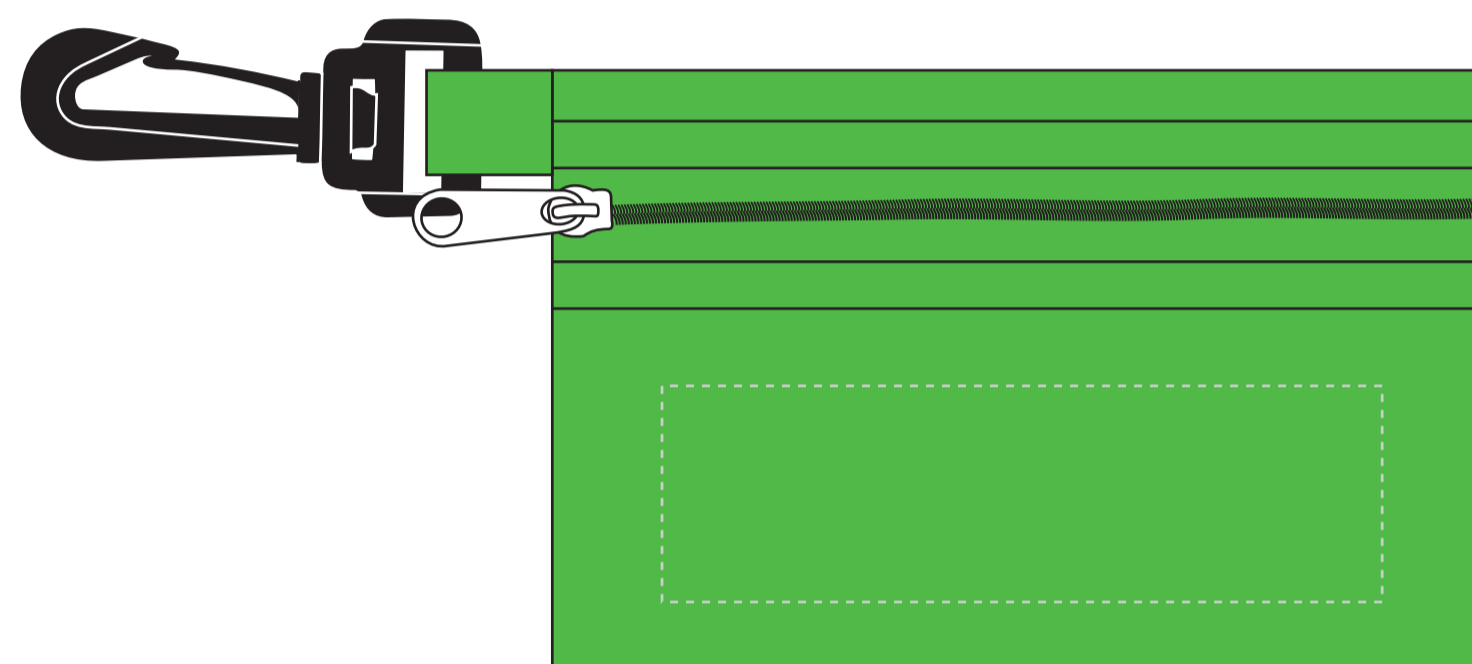

ITEM #TK122, TK123, TK124, TK136, TK137

Screen Print

Imprint area: 3.75" X 1.125"
100% of actual size

 = imprint area