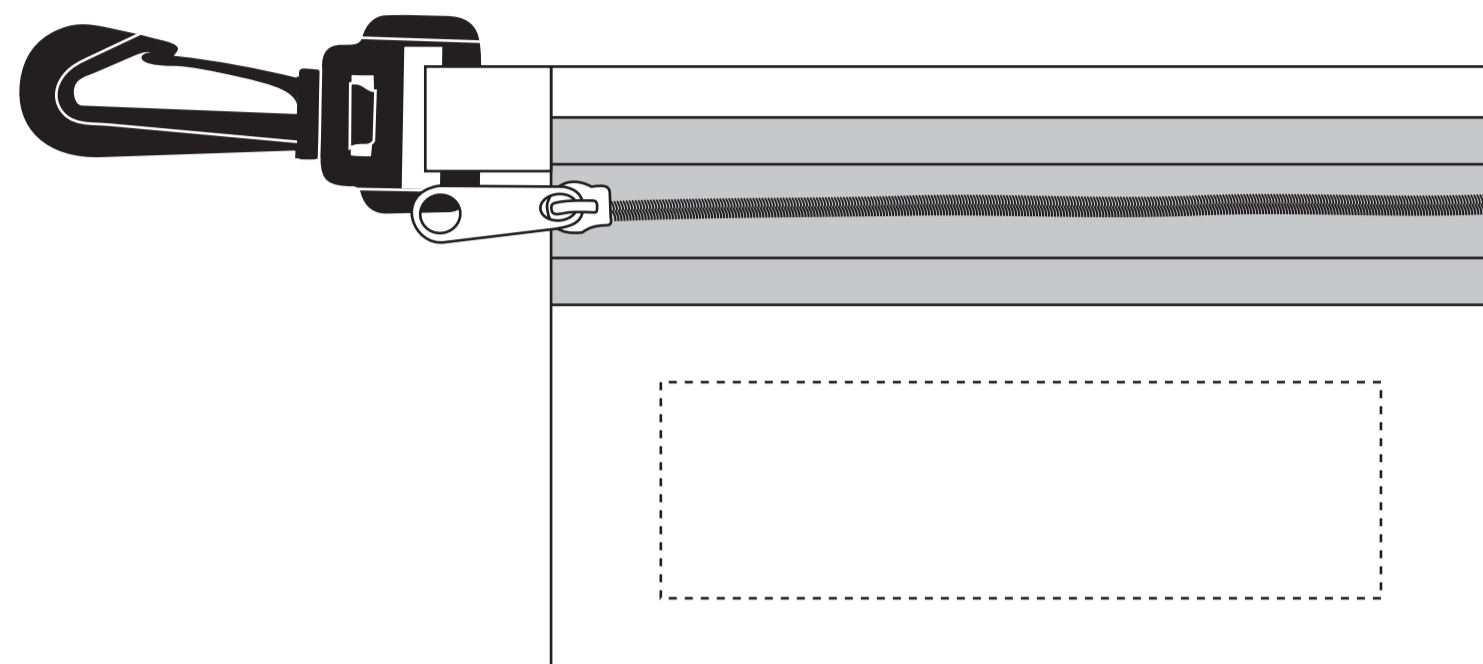

ITEM #TK122, TK123, TK124, TK136, TK137

Screen Print

Imprint area: 3.75" X 1.125"
100% of actual size

 = imprint area