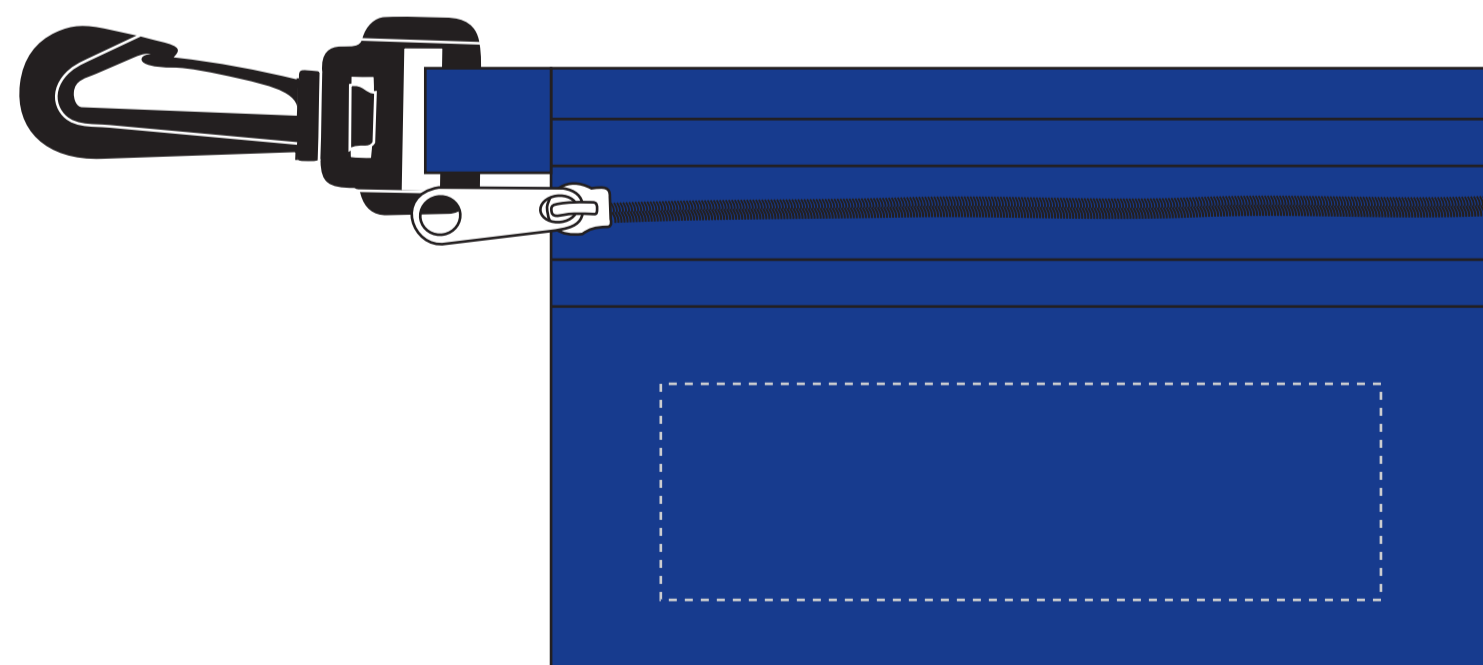

ITEM #TK122, TK123, TK124, TK136, TK137

Screen Print

Imprint area: 3.75" X 1.125"
100% of actual size

 = imprint area