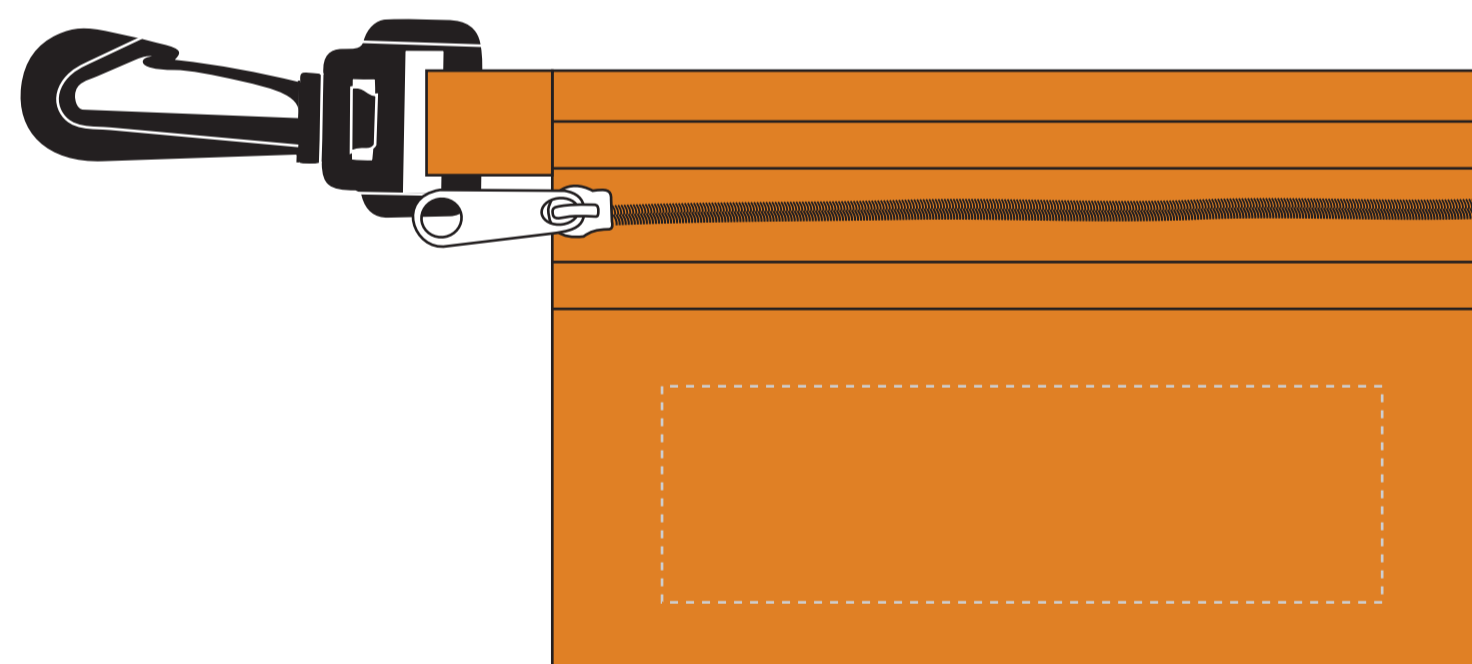

ITEM #TK122, TK123, TK124, TK136, TK137

Screen Print

Imprint area: 3.75" X 1.125"
100% of actual size

 = imprint area