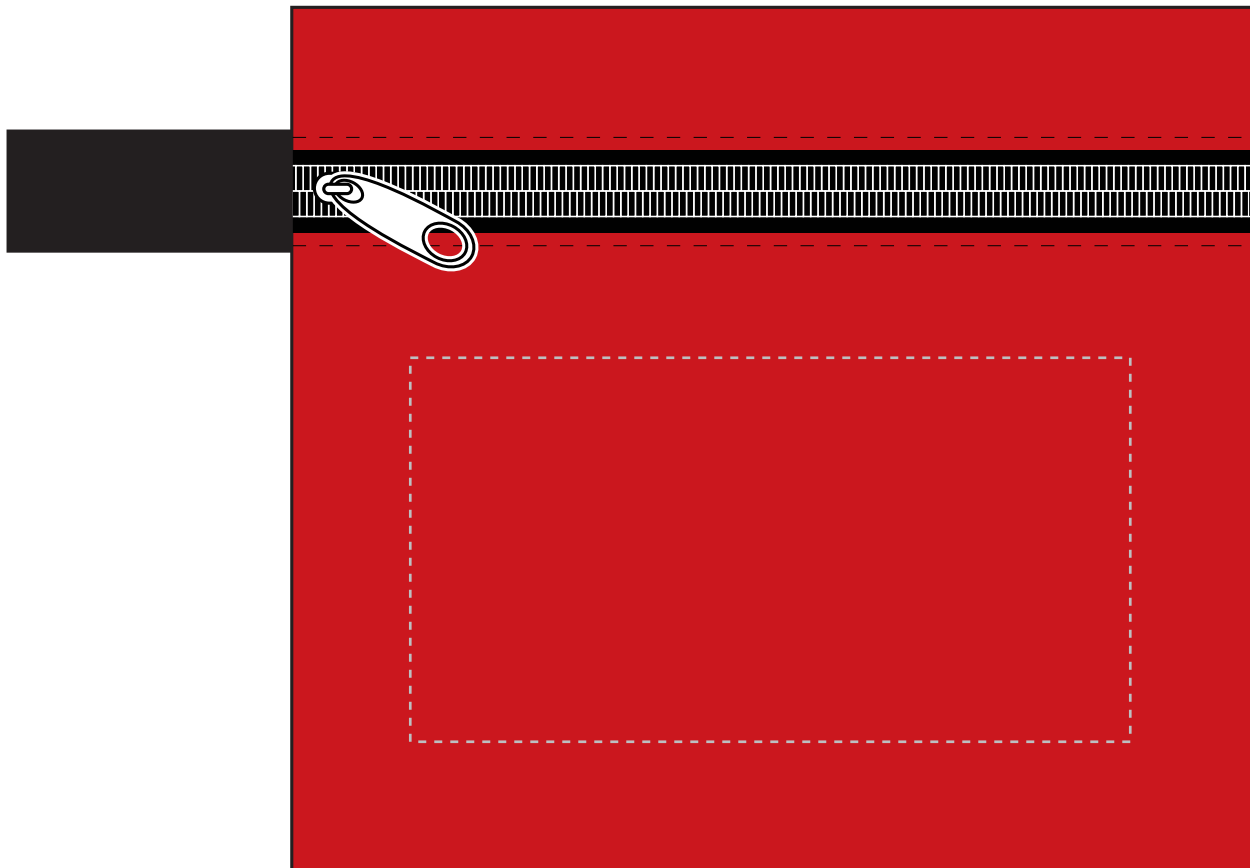

Industry standard allows
1/16" movement in any direction

Purchase order #:

One Color Imprint

* Template Shown at 100%
Border Does Not Print

 = imprint area

Item # TK111
Imprint area: 3.75"W x 2"H
100% of actual size

ART NOTES:

ITEM # TK111 - Mobile Tech Car Accessory Kit with Microfiber Cleaning Cloth

Available Color(s) : Red

Imprint Area Size : 3-3/4" W x 2" H

Artwork Format(s) accepted : CMYK TIF 300 dpi (with 0.25" bleed)
or Vector EPS (type outlined)

Artwork Recommendations : No type smaller than 7 pt.

Industry standard allows
1/16" movement in any direction

Purchase order #:

One Color Imprint

* Template Shown at 100%
Border Does Not Print

 = imprint area