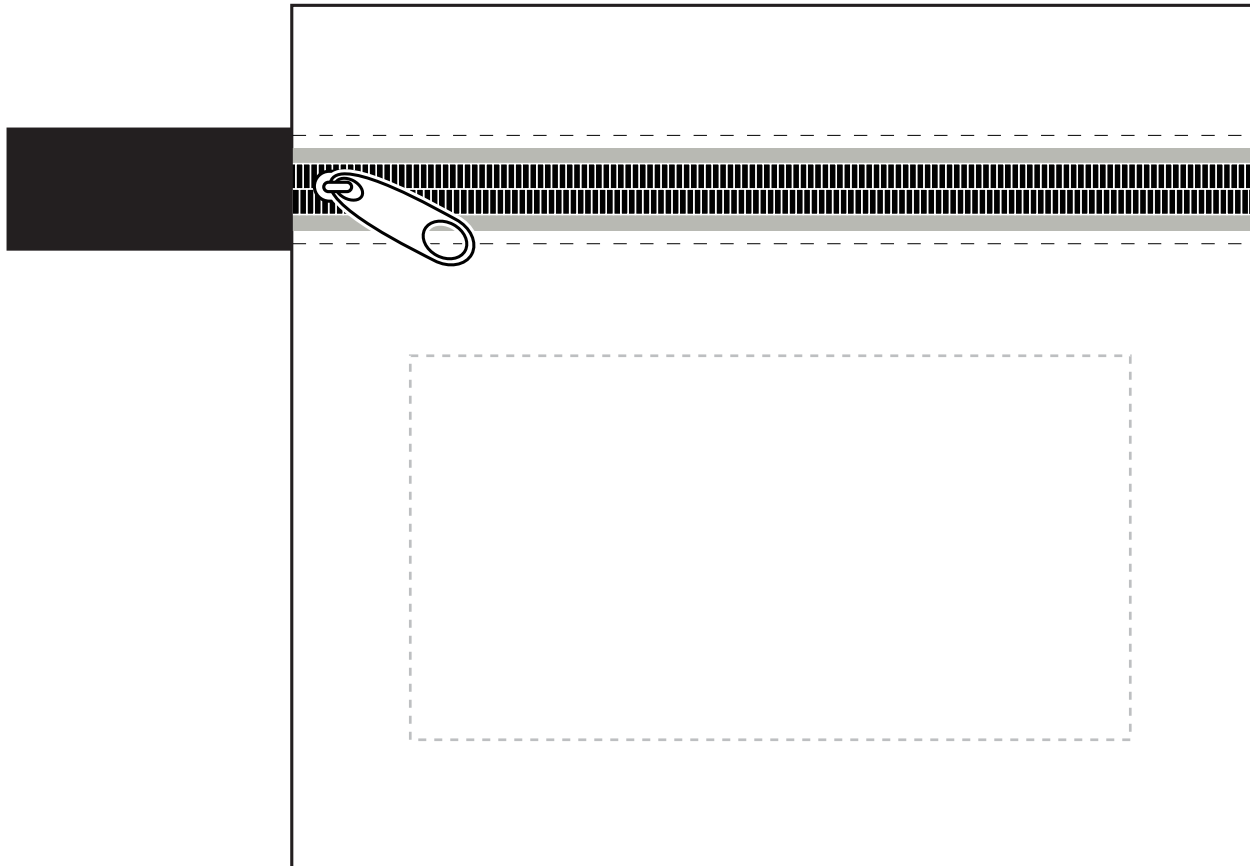

ITEM # TK111 - Mobile Tech Car Accessory Kit with Microfiber Cleaning Cloth

Available Color(s) : White

Imprint Area Size : 3-3/4" W x 2" H

Artwork Format(s) accepted : CMYK TIF 300 dpi (with 0.25" bleed)
or Vector EPS (type outlined)

Artwork Recommendations : No type smaller than 7 pt.

Industry standard allows
1/16" movement in any direction

Purchase order #:

One Color Imprint

* Template Shown at 100%
Border Does Not Print

= imprint area

Item # TK111
Imprint area: 3.75"W x 2"H
100% of actual size

ART NOTES: