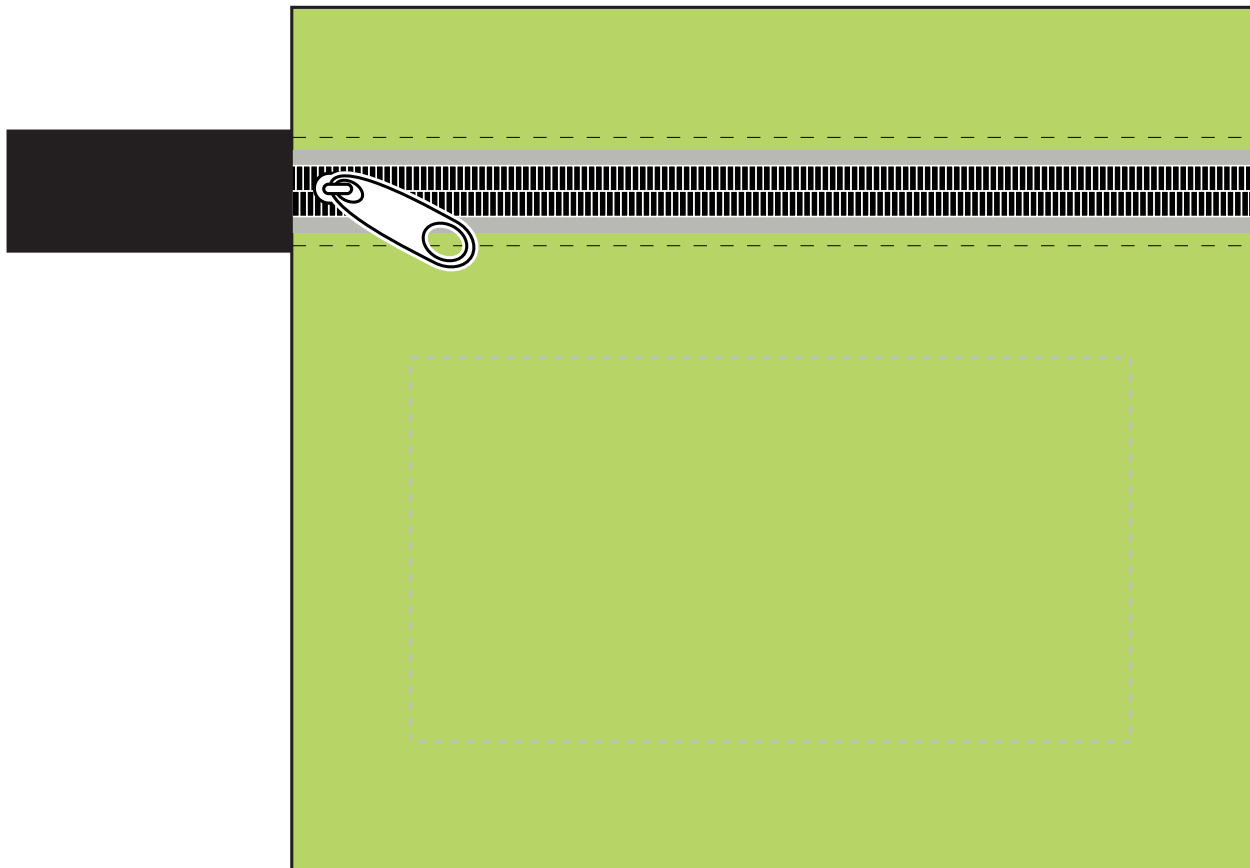

Industry standard allows
1/16" movement in any direction

Purchase order #:

One Color Imprint

* Template Shown at 100%
Border Does Not Print

 = imprint area

Item # TK111
Imprint area: 3.75"W x 2"H
100% of actual size

Item # TK111
Imprint area: 3.75"W x 2"H
100% of actual size

ART NOTES:

ITEM # TK111 - Mobile Tech Car Accessory Kit with Microfiber Cleaning Cloth

Available Color(s) : Lime Green
Imprint Area Size : 3-3/4" W x 2" H
Artwork Format(s) accepted : CMYK TIF 300 dpi (with 0.25" bleed)
or Vector EPS (type outlined)
Artwork Recommendations : No type smaller than 7 pt.