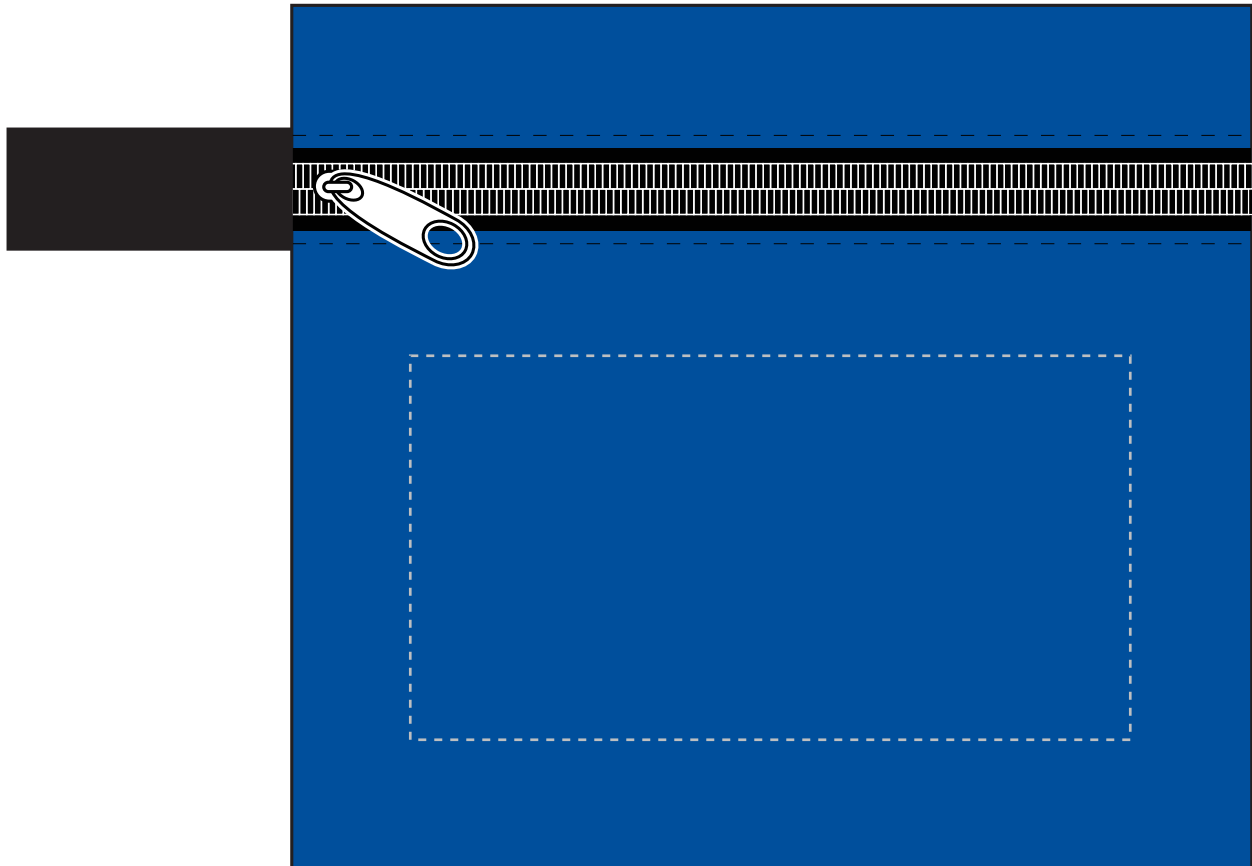

ITEM # TK111 - Mobile Tech Car Accessory Kit with Microfiber Cleaning Cloth

Available Color(s) : Blue
Imprint Area Size : 3-3/4" W x 2" H
Artwork Format(s) accepted : CMYK TIF 300 dpi (with 0.25" bleed)
or Vector EPS (type outlined)
Artwork Recommendations : No type smaller than 7 pt.

Industry standard allows
1/16" movement in any direction

Purchase order #:

One Color Imprint

* Template Shown at 100%
Border Does Not Print

 = imprint area

Item # TK111
Imprint area: 3.75"W x 2"H
100% of actual size