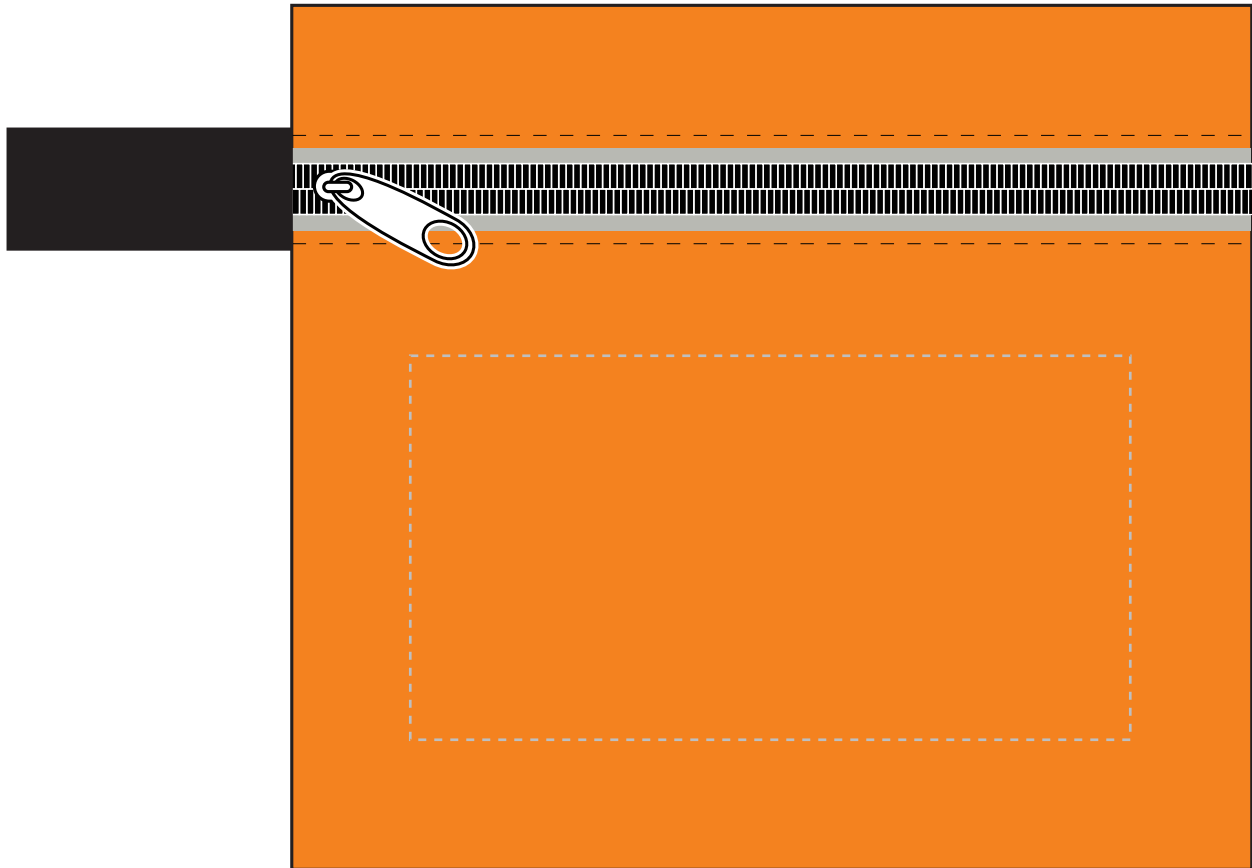

Industry standard allows
1/16" movement in any direction

Purchase order #:

One Color Imprint

* Template Shown at 100%
Border Does Not Print

 = imprint area

Item # TK111
Imprint area: 3.75"W x 2"H
100% of actual size