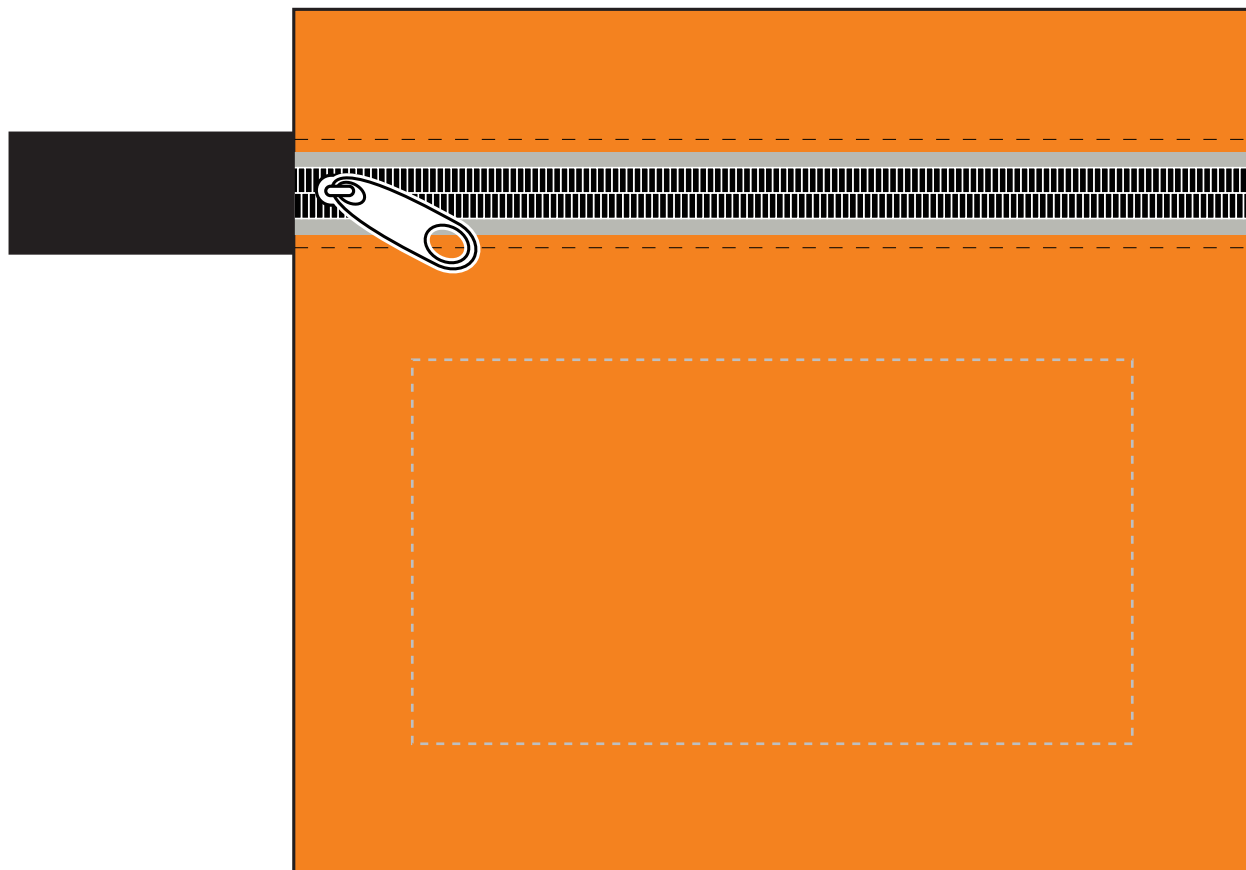

ITEM # TK101 - Mobile Tech Car Accessory Kit

Available Color(s) : Orange
Imprint Area Size : 3-3/4" W x 2" H
Artwork Format(s) accepted : CMYK TIF 300 dpi (with 0.25" bleed)
or Vector EPS (type outlined)
Artwork Recommendations : No type smaller than 7 pt.

Industry standard allows
1/16" movement in any direction

Purchase order #:

One Color Imprint

* Template Shown at 100%
Border Does Not Print

= imprint area

Item # TK101
Imprint area: 3.75" W x 2" H
100% of actual size

ART NOTES: