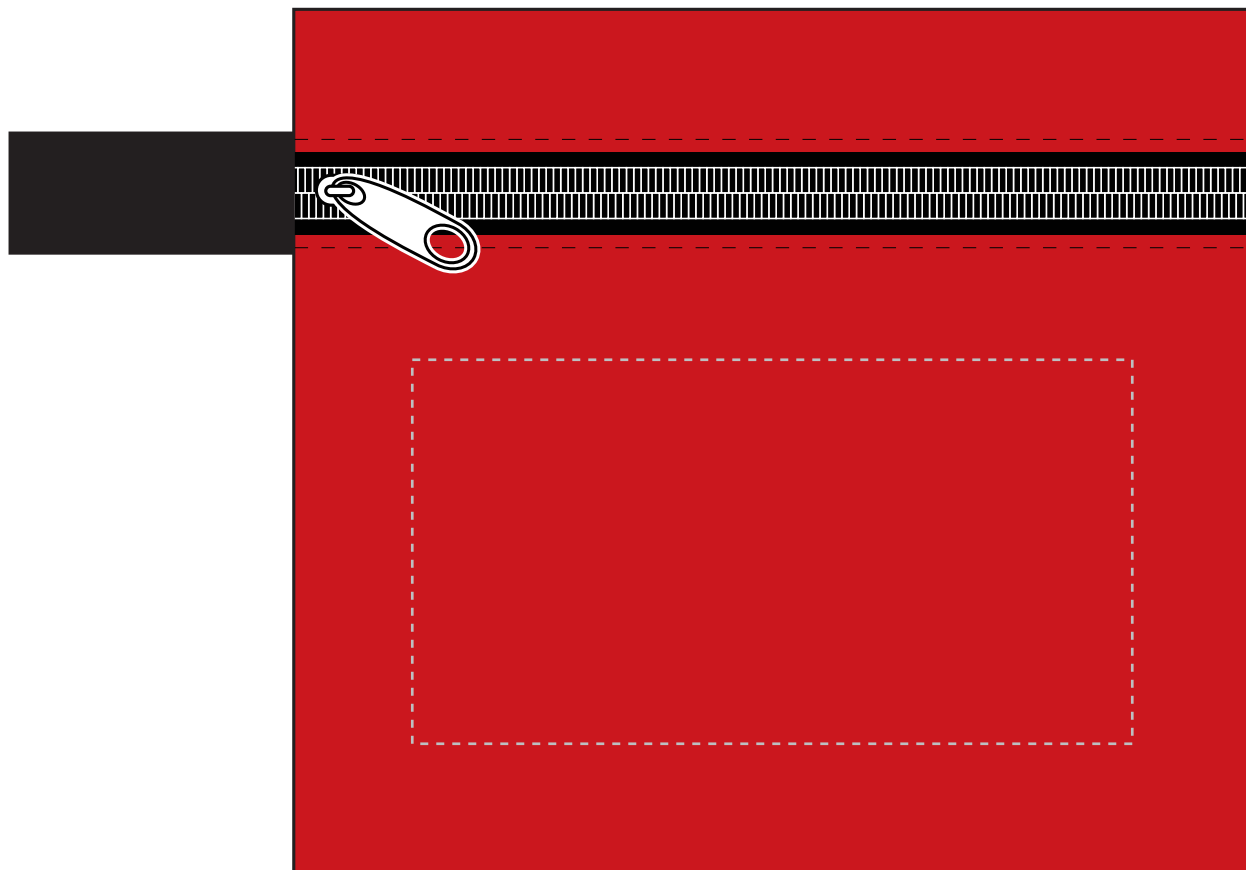

ITEM # TK101 - Mobile Tech Car Accessory Kit

Available Color(s) : Red

Imprint Area Size : 3-3/4" W x 2" H

Artwork Format(s) accepted : CMYK TIF 300 dpi (with 0.25" bleed)
or Vector EPS (type outlined)

Artwork Recommendations : No type smaller than 7 pt.

Industry standard allows
1/16" movement in any direction

Purchase order #:

One Color Imprint

* Template Shown at 100%
Border Does Not Print

= imprint area

Item # TK101
Imprint area: 3.75" W x 2" H
100% of actual size

ART NOTES: