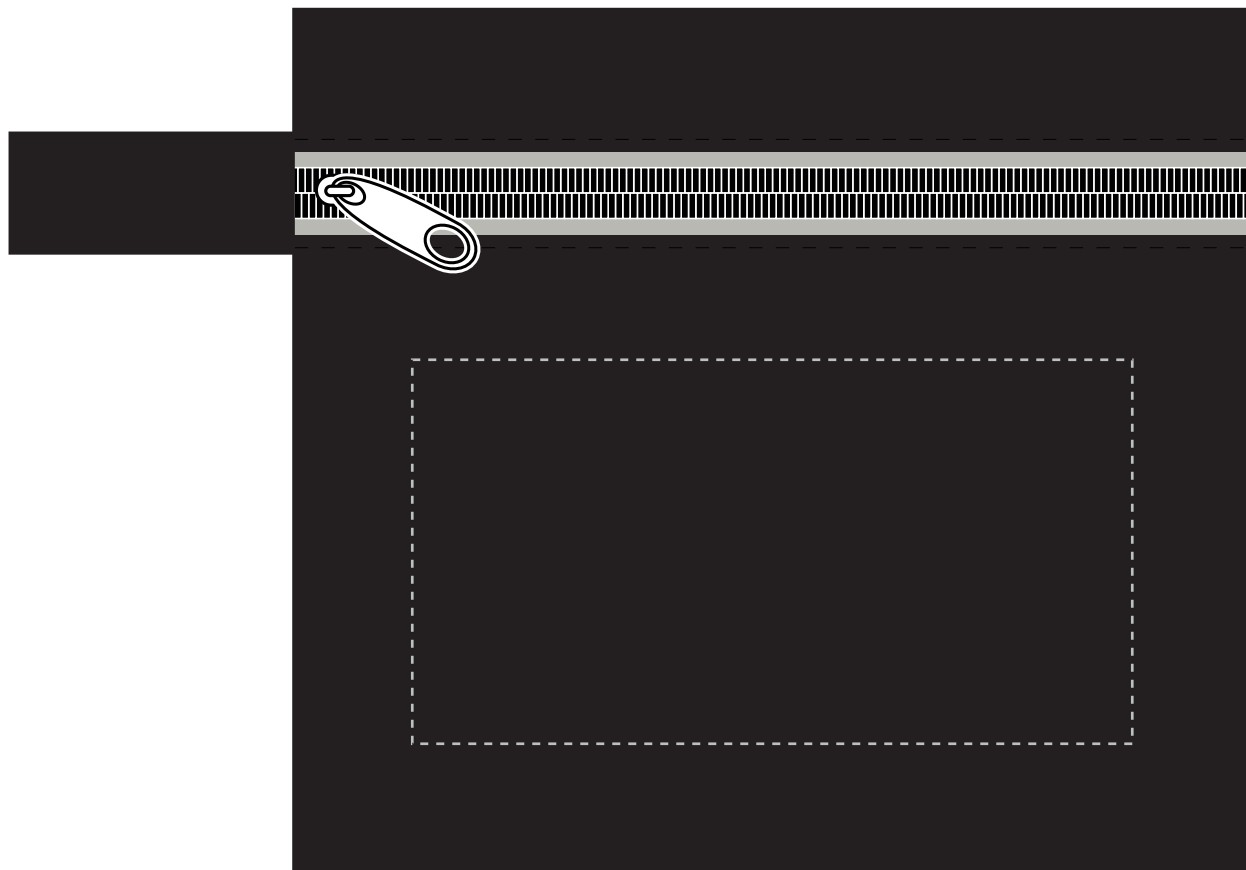

ITEM # TK101 - Mobile Tech Car Accessory Kit

Available Color(s) : Black

Imprint Area Size : 3-3/4" W x 2" H

Artwork Format(s) accepted : CMYK TIF 300 dpi (with 0.25" bleed)
or Vector EPS (type outlined)

Artwork Recommendations : No type smaller than 7 pt.

Industry standard allows
1/16" movement in any direction

Purchase order #:

One Color Imprint

* Template Shown at 100%
Border Does Not Print

= imprint area

Item # TK101
Imprint area: 3.75" W x 2" H
100% of actual size

ART NOTES: