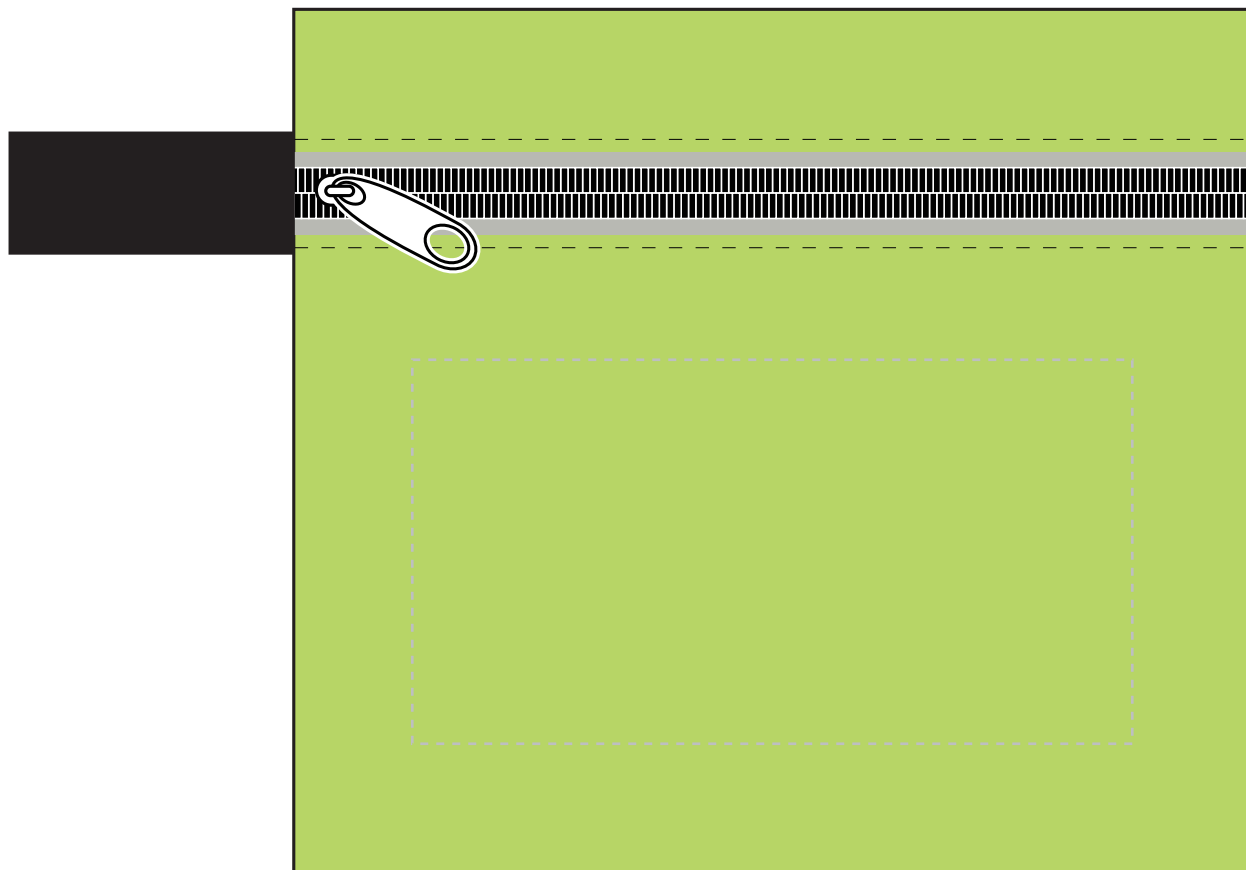

ITEM # TK101 - Mobile Tech Car Accessory Kit

Available Color(s) : Lime Green
Imprint Area Size : 3-3/4" W x 2" H
Artwork Format(s) accepted : CMYK TIF 300 dpi (with 0.25" bleed)
or Vector EPS (type outlined)
Artwork Recommendations : No type smaller than 7 pt.

Industry standard allows
1/16" movement in any direction

Purchase order #:

One Color Imprint

* Template Shown at 100%
Border Does Not Print

= imprint area

Item # TK101
Imprint area: 3.75" W x 2" H
100% of actual size

ART NOTES: