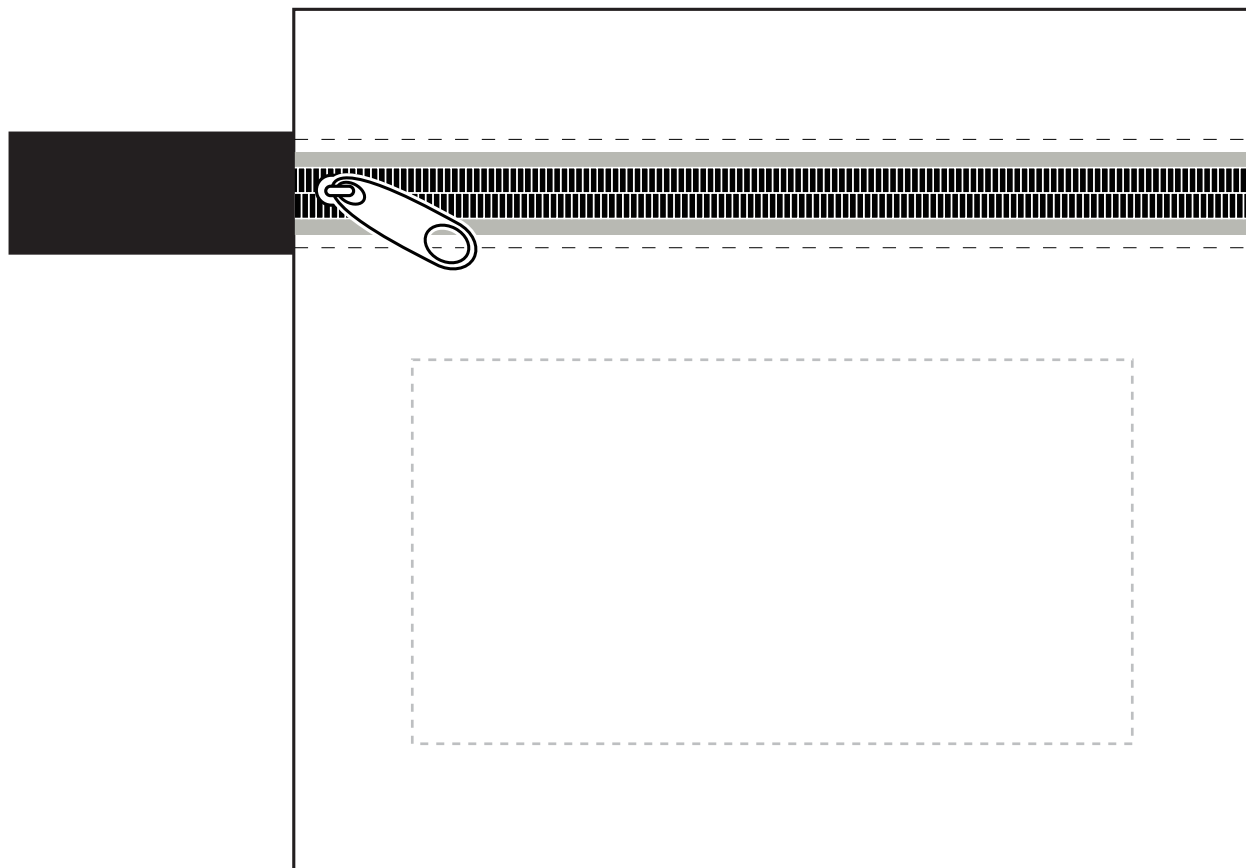

ITEM # TK101 - Mobile Tech Car Accessory Kit

Available Color(s) : White
Imprint Area Size : 3-3/4" W x 2" H
Artwork Format(s) accepted : CMYK TIF 300 dpi (with 0.25" bleed)
or Vector EPS (type outlined)
Artwork Recommendations : No type smaller than 7 pt.

Industry standard allows
1/16" movement in any direction

Purchase order #:

One Color Imprint

* Template Shown at 100%
Border Does Not Print

= imprint area

Item # TK101
Imprint area: 3.75" W x 2" H
100% of actual size

ART NOTES: