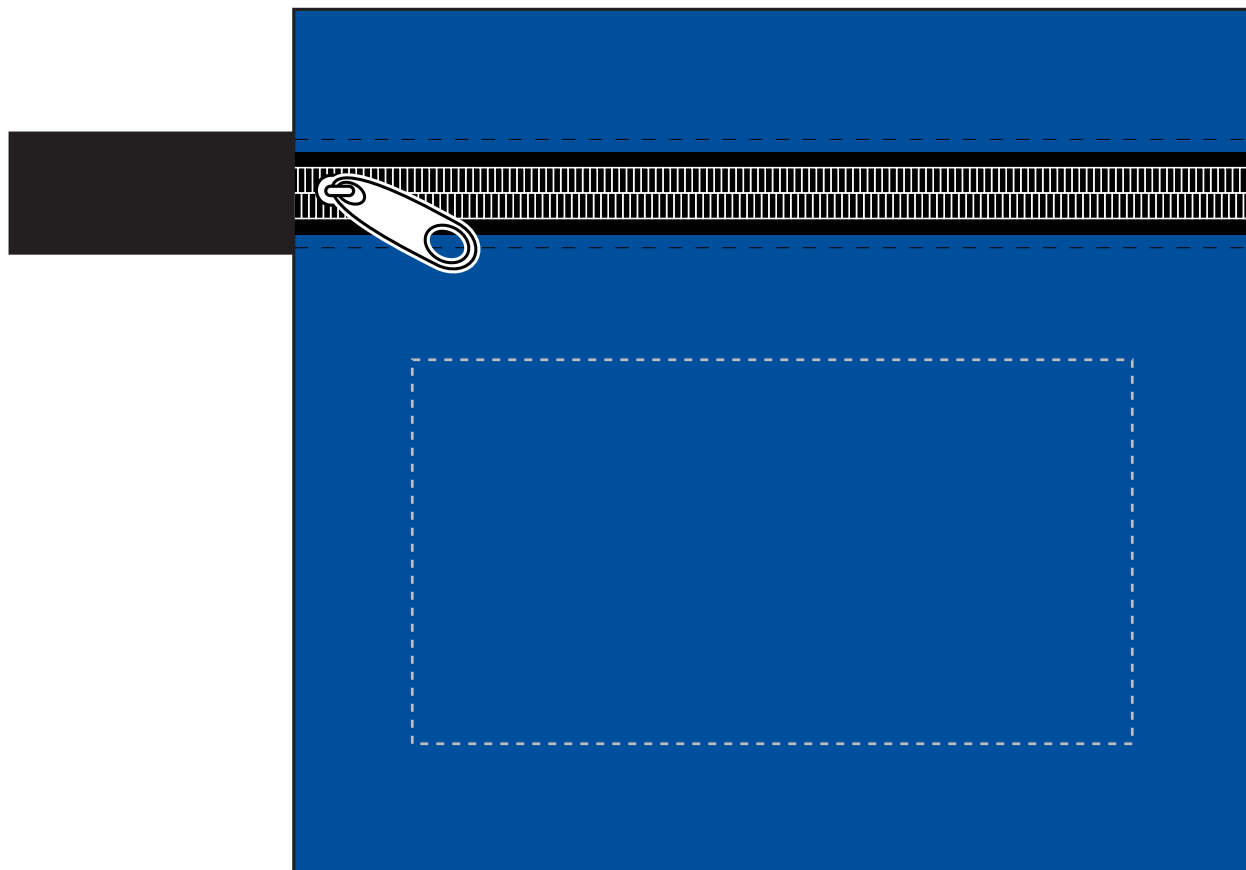

# ITEM # TK101 - Mobile Tech Car Accessory Kit

Available Color(s) : Blue  
Imprint Area Size : 3-3/4" W x 2" H  
Artwork Format(s) accepted : CMYK TIF 300 dpi (with 0.25" bleed)  
or Vector EPS (type outlined)  
Artwork Recommendations : No type smaller than 7 pt.

## One Color Imprint

\* Template Shown at 100%  
Border Does Not Print

 = imprint area

Item # TK101  
Imprint area: 3.75" W x 2" H  
100% of actual size

ART NOTES:

# ITEM # TK101 - Mobile Tech Car Accessory Kit

Available Color(s) : Red

Imprint Area Size : 3-3/4" W x 2" H

Artwork Format(s) accepted : CMYK TIF 300 dpi (with 0.25" bleed)  
or Vector EPS (type outlined)