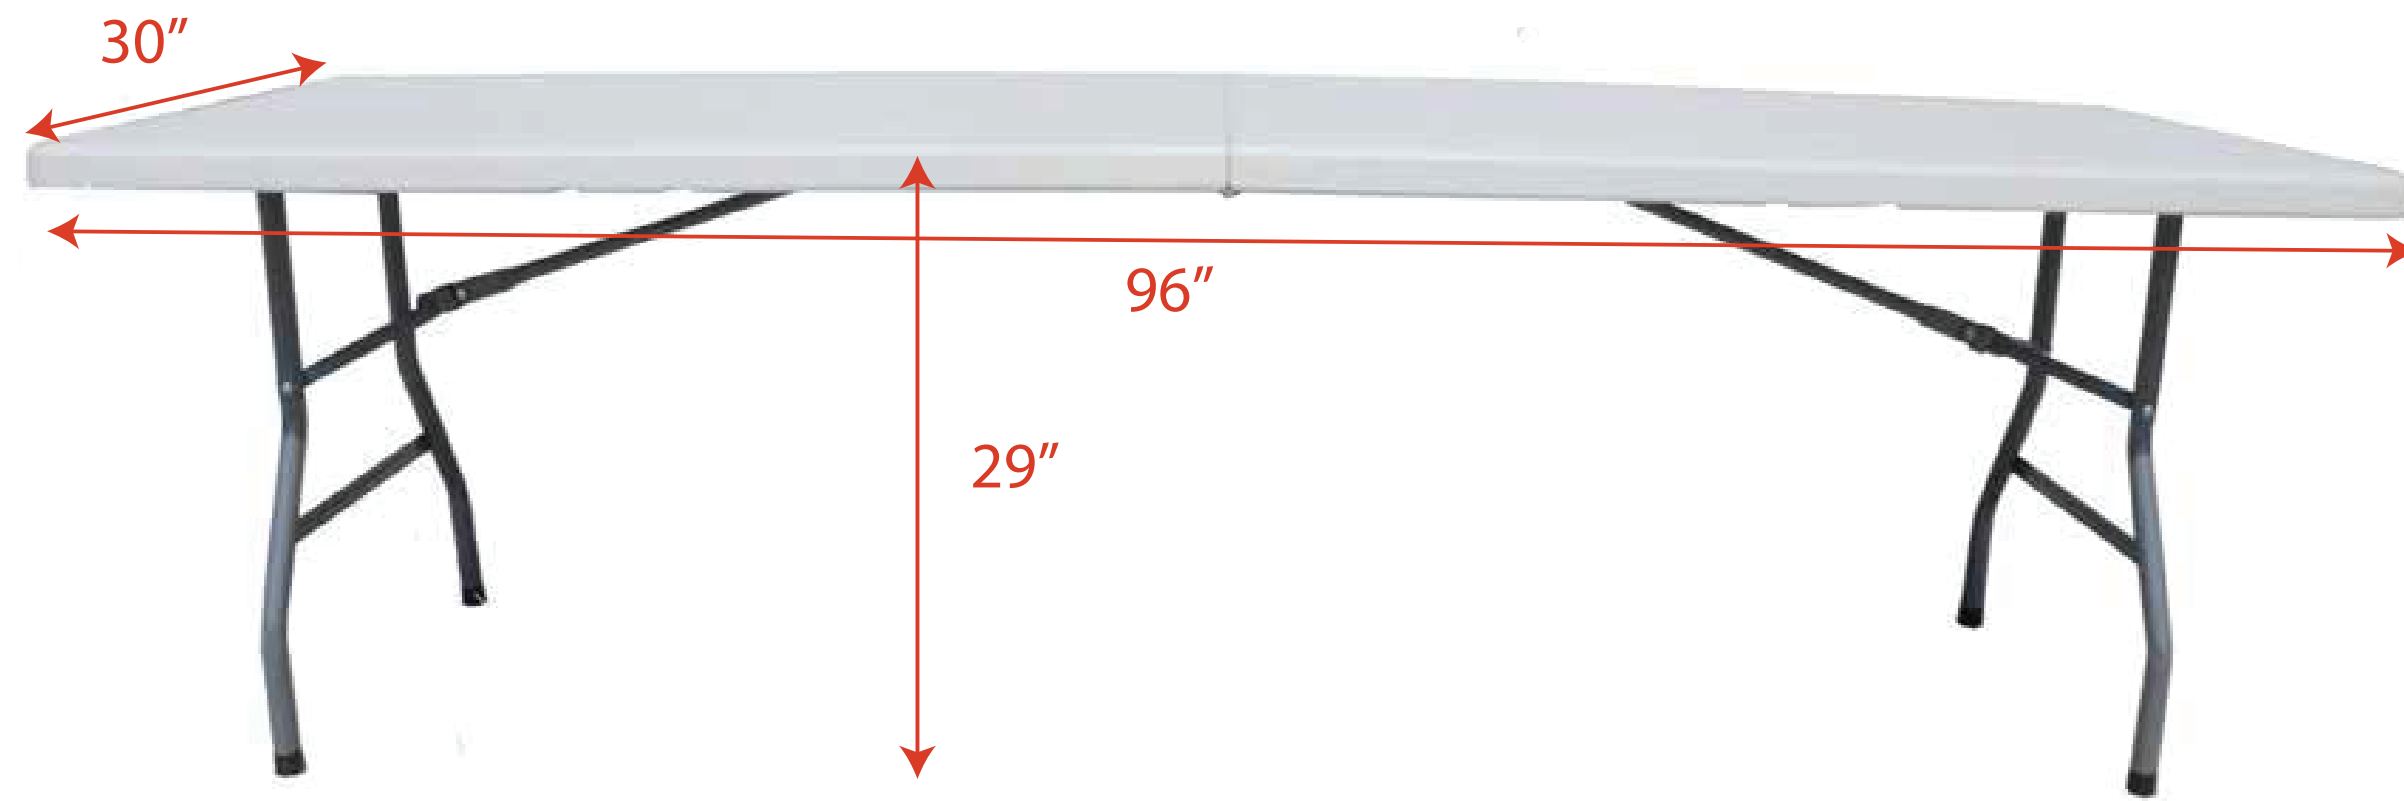

TCT840S 4-Sided Table Throw

Full Color Sublimation

8ft table

96" long x 30" wide x 29" high

10% of Actual Size

**All images must be embedded
(200 DPI at final print size minimum,
300 DPI recommended).**

All fonts must be outlined.

**Using PMS colors in your art is recommended,
but an exact match cannot be guaranteed**

**The area inside the blue dots is the live print area. Note: On the throw style,
the material in the corners will be slightly bunched up when in use.**

The black dotted lines are the folds.

**The red lines represent the sewing seam edges. We cannot guarantee exact
graphic matches across the seams but we will come very close.**