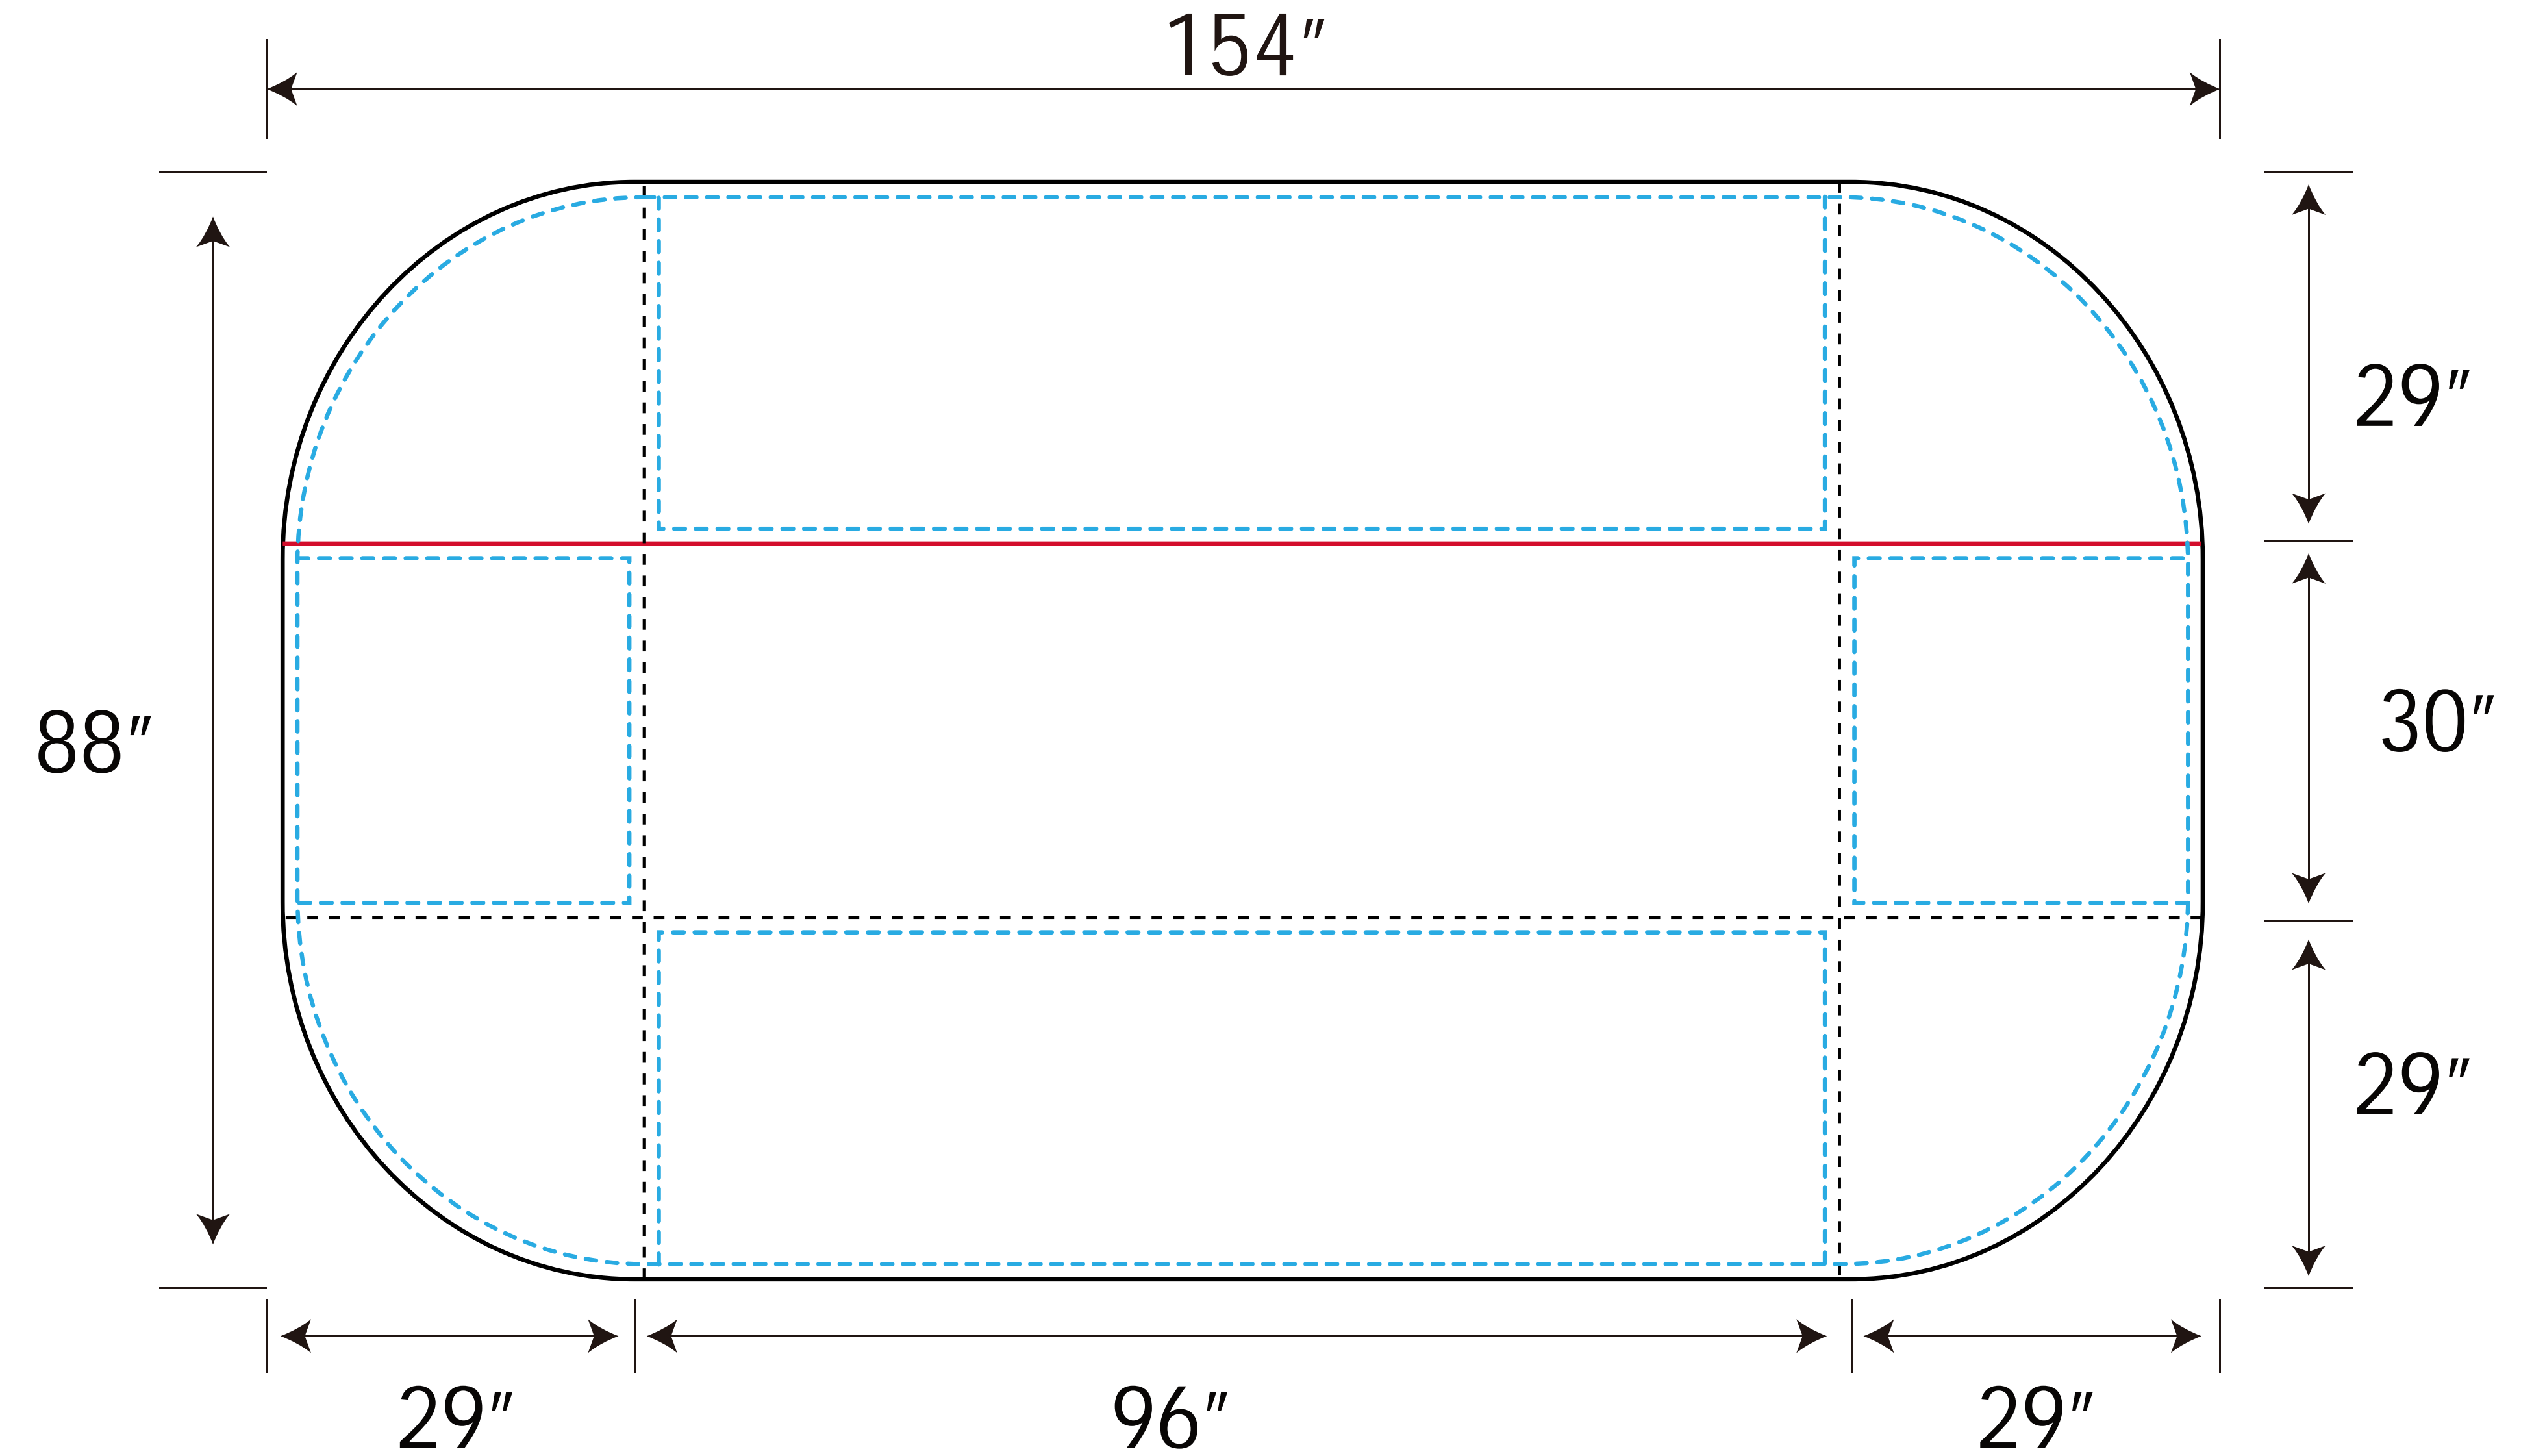

TCT840S 4-Sided Table Throw

Full Color Sublimation

8ft table

96" long x 30" wide x 29" high

10% of Actual Size

**All images must be embedded
(200 DPI at final print size minimum,
300 DPI recommended).**

All fonts must be outlined.

**Using PMS colors in your art is recommended,
but an exact match cannot be guaranteed**

**The area inside the blue dots is the live print area. Note: On the throw style,
the material in the corners will be slightly bunched up when in use.**

The black dotted lines are the folds.

**The red lines represent the sewing seam edges. We cannot guarantee exact
graphic matches across the seams but we will come very close.**