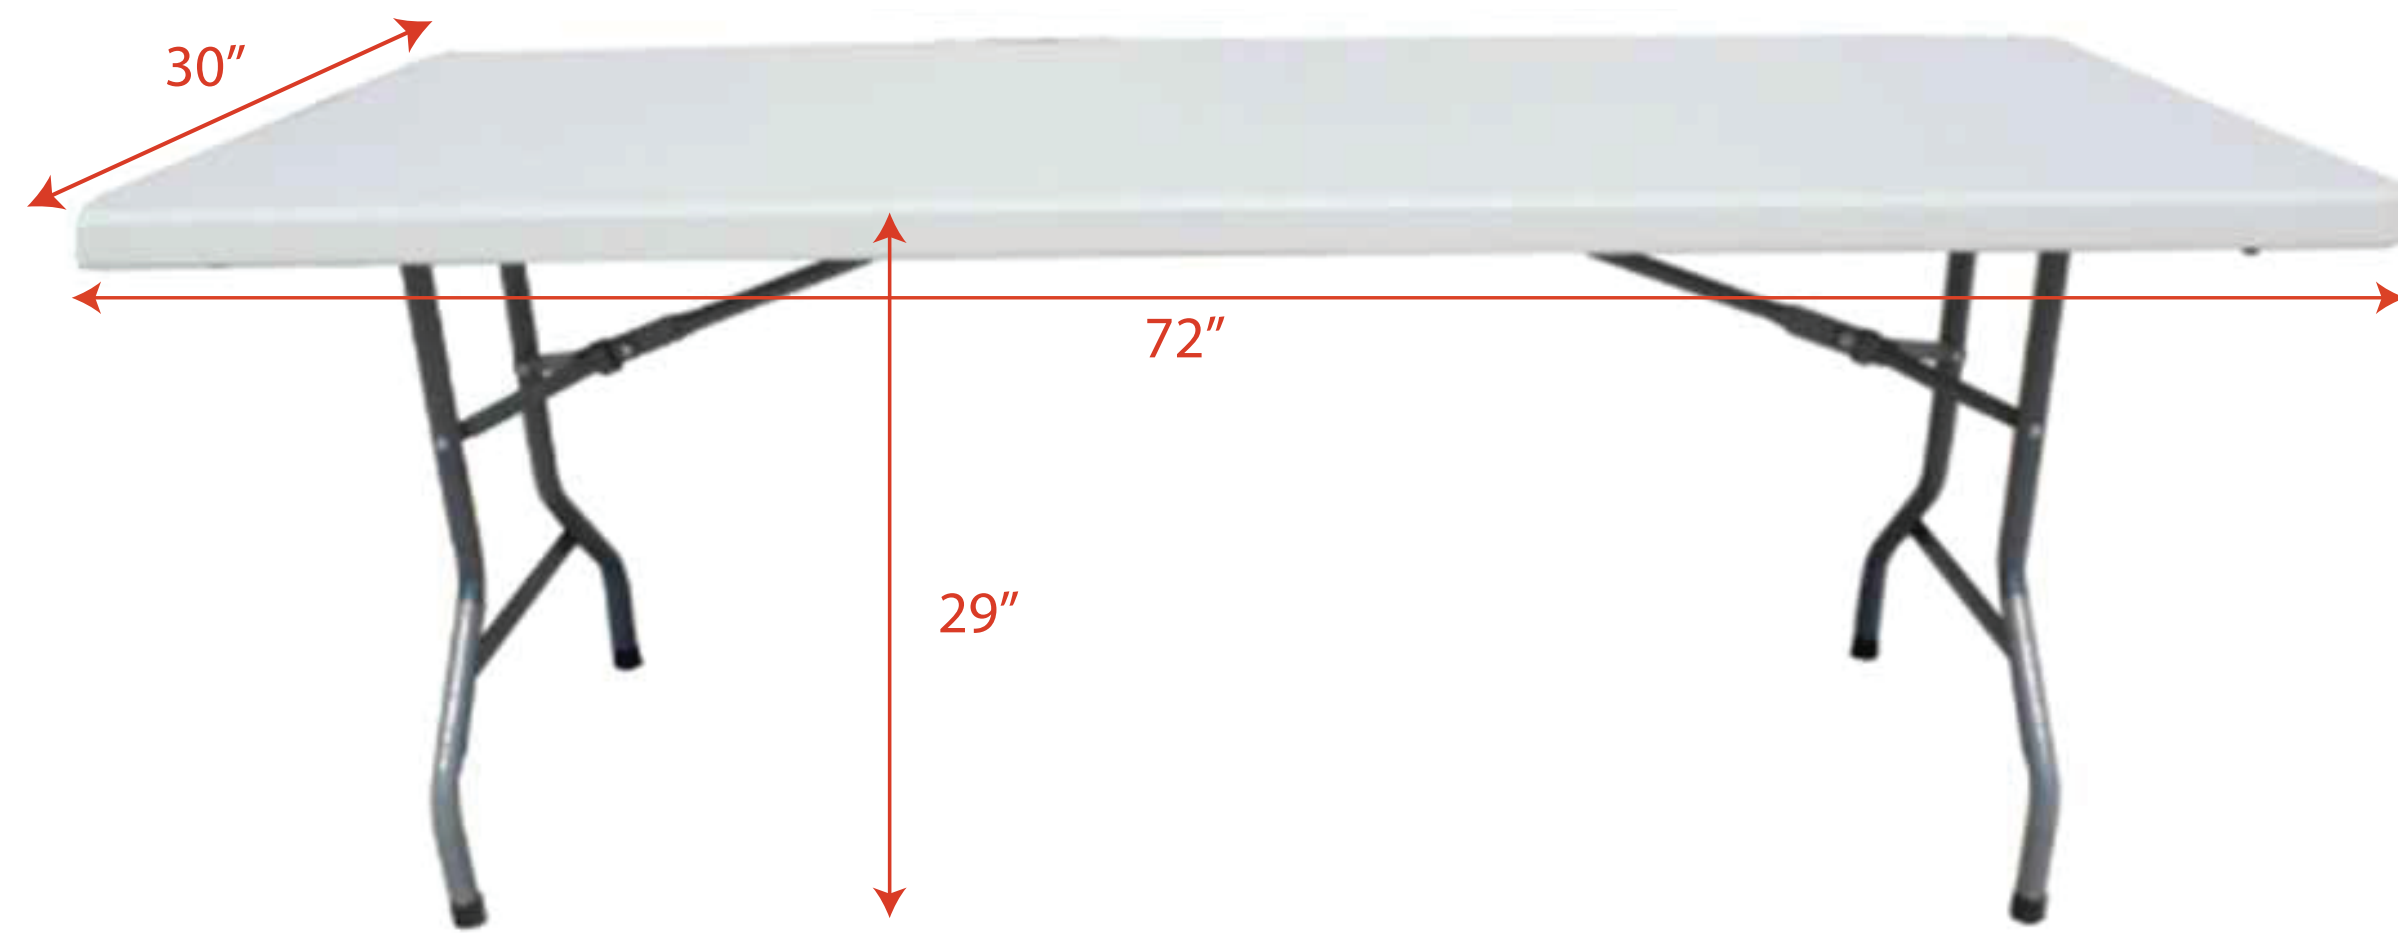

TCT640S 4-Sided Table Throw

Full Color Sublimation

6ft table

72" long x 30" wide x 29" high

10% of Actual Size

**All images must be embedded
(200 DPI at final print size minimum,
300 DPI recommended).**

All fonts must be outlined.

**Using PMS colors in your art is recommended,
but an exact match cannot be guaranteed**

**The area inside the blue dots is the live print area. Note: On the throw style,
the material in the corners will be slightly bunched up when in use.**

The black dotted lines are the folds.

**The red lines represent the sewing seam edges. We cannot guarantee exact
graphic matches across the seams but we will come very close.**