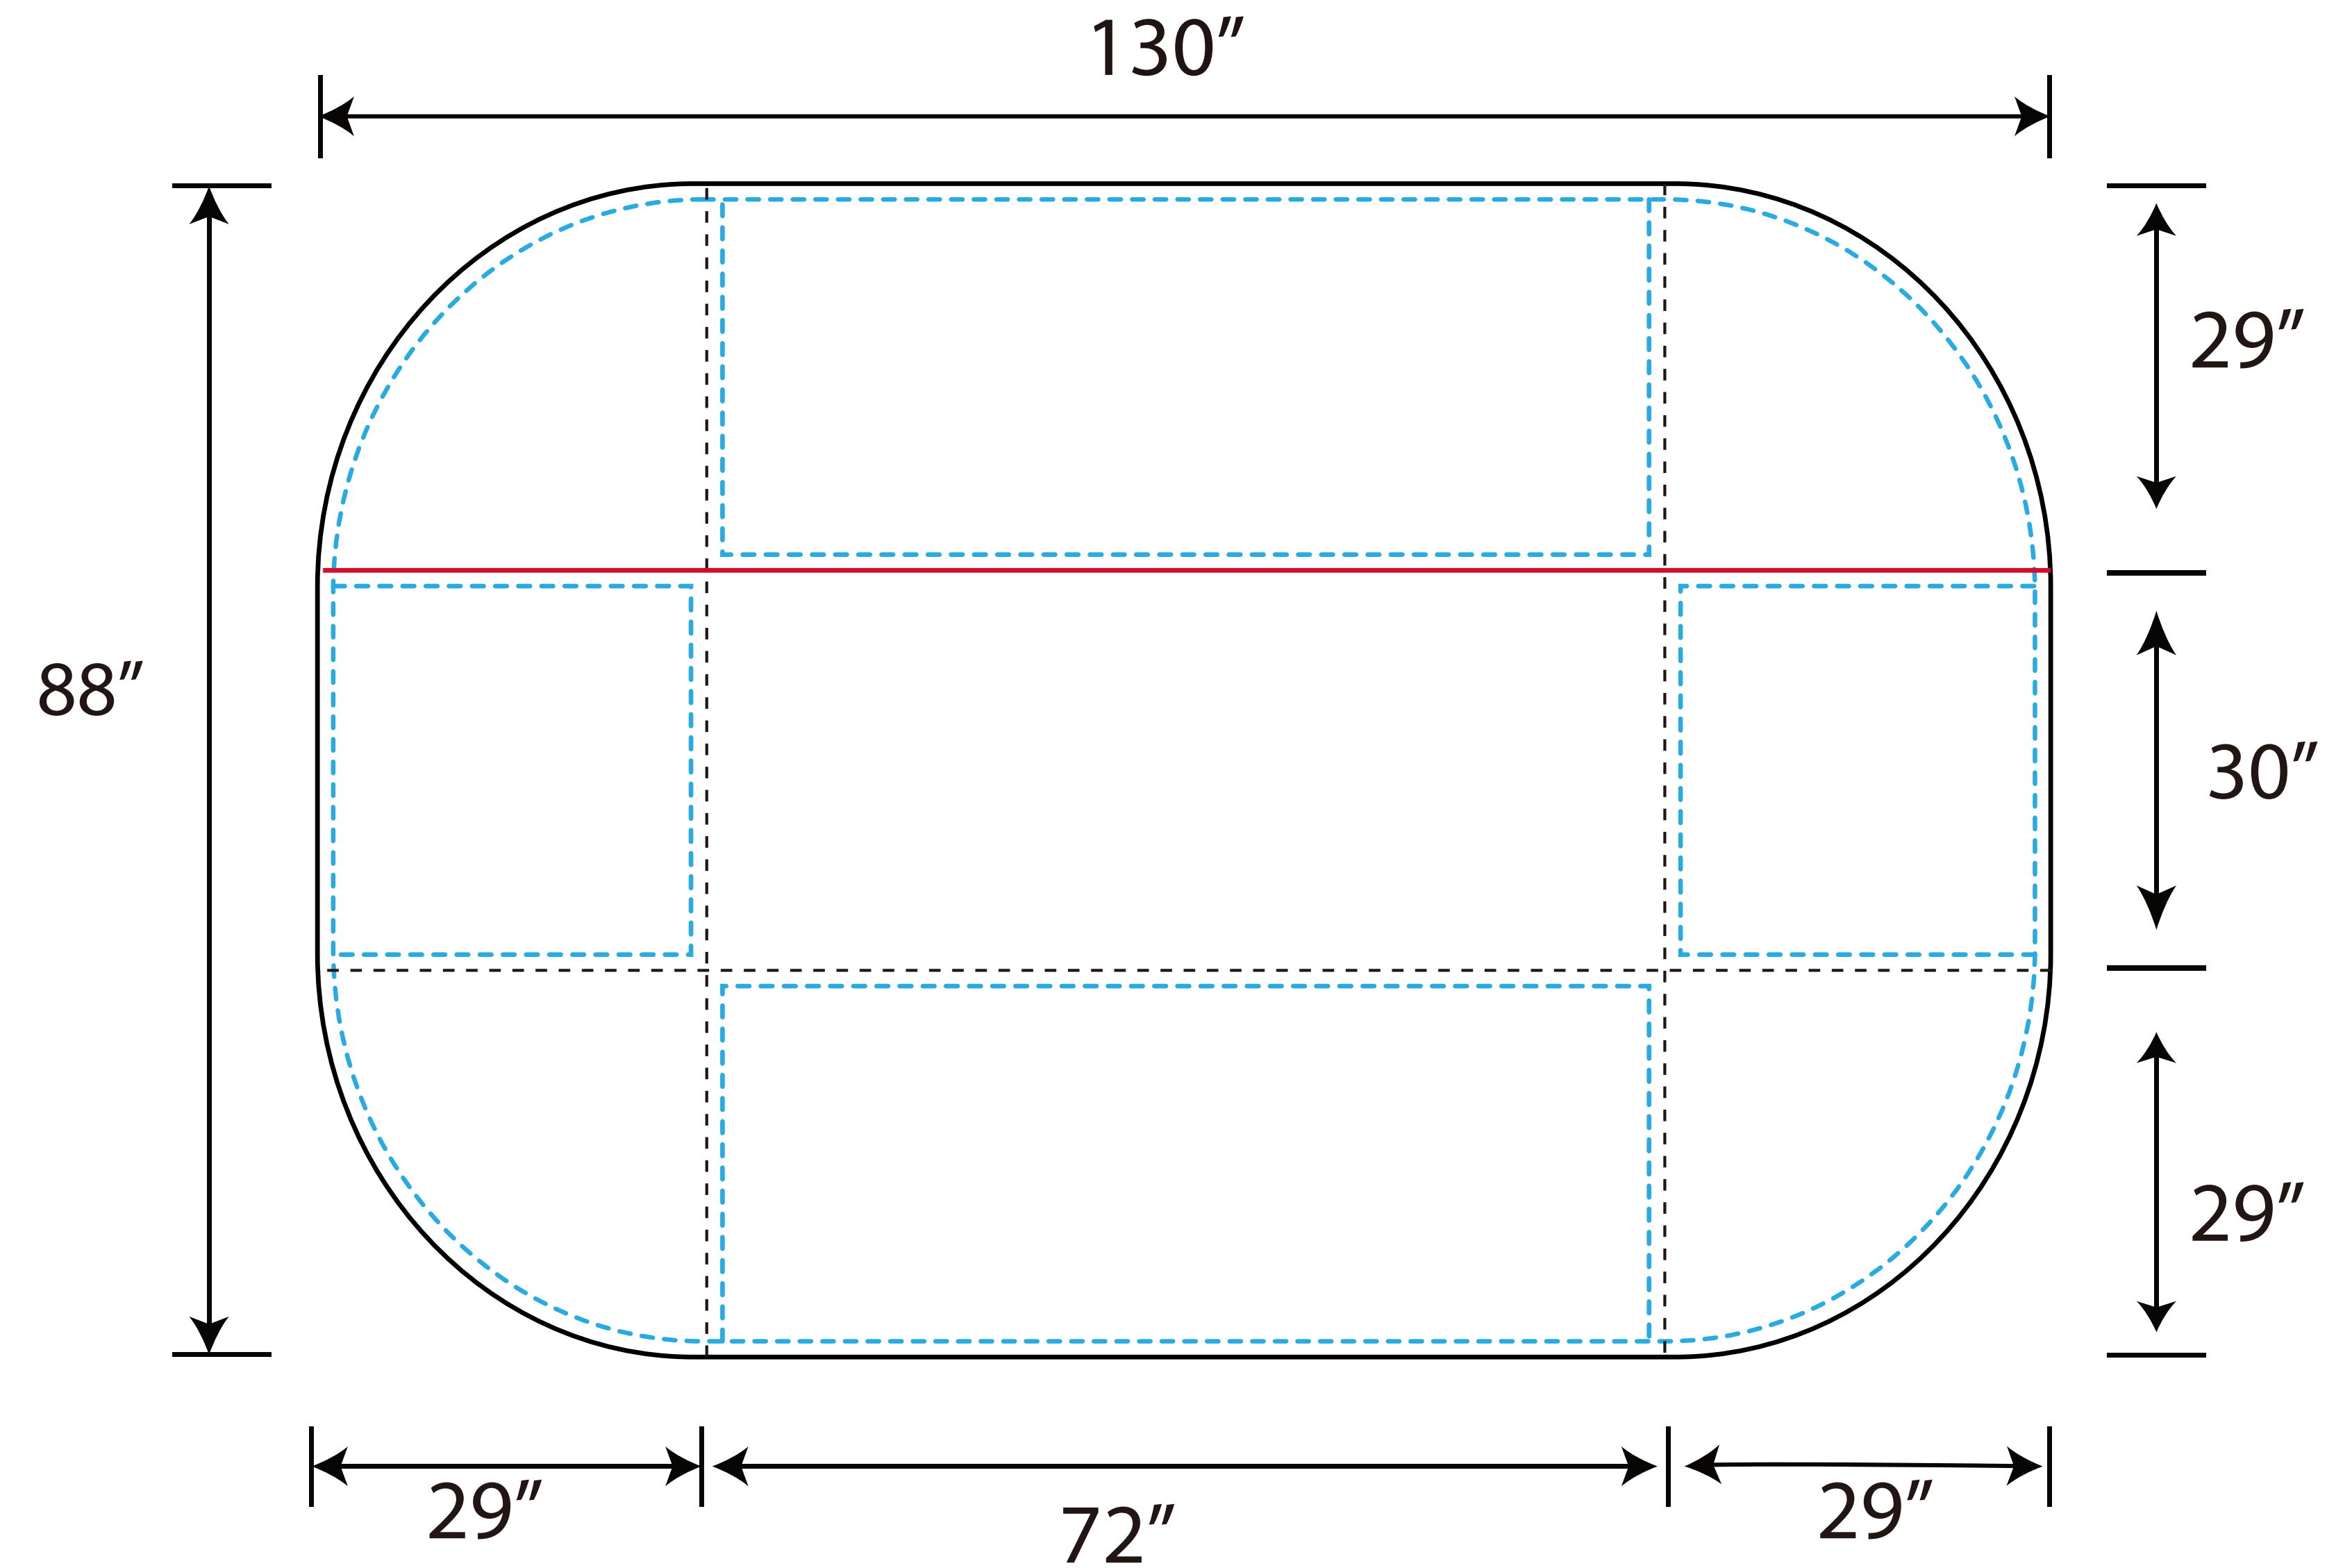

TCT640S 4-Sided Table Throw

Full Color Sublimation

6ft table

72" long x 30" wide x 29" high

10% of Actual Size

**All images must be embedded
(200 DPI at final print size minimum,
300 DPI recommended).**

All fonts must be outlined.

**Using PMS colors in your art is recommended,
but an exact match cannot be guaranteed**

**The area inside the blue dots is the live print area. Note: On the throw style,
the material in the corners will be slightly bunched up when in use.**

The black dotted lines are the folds.

**The red lines represent the sewing seam edges. We cannot guarantee exact
graphic matches across the seams but we will come very close.**