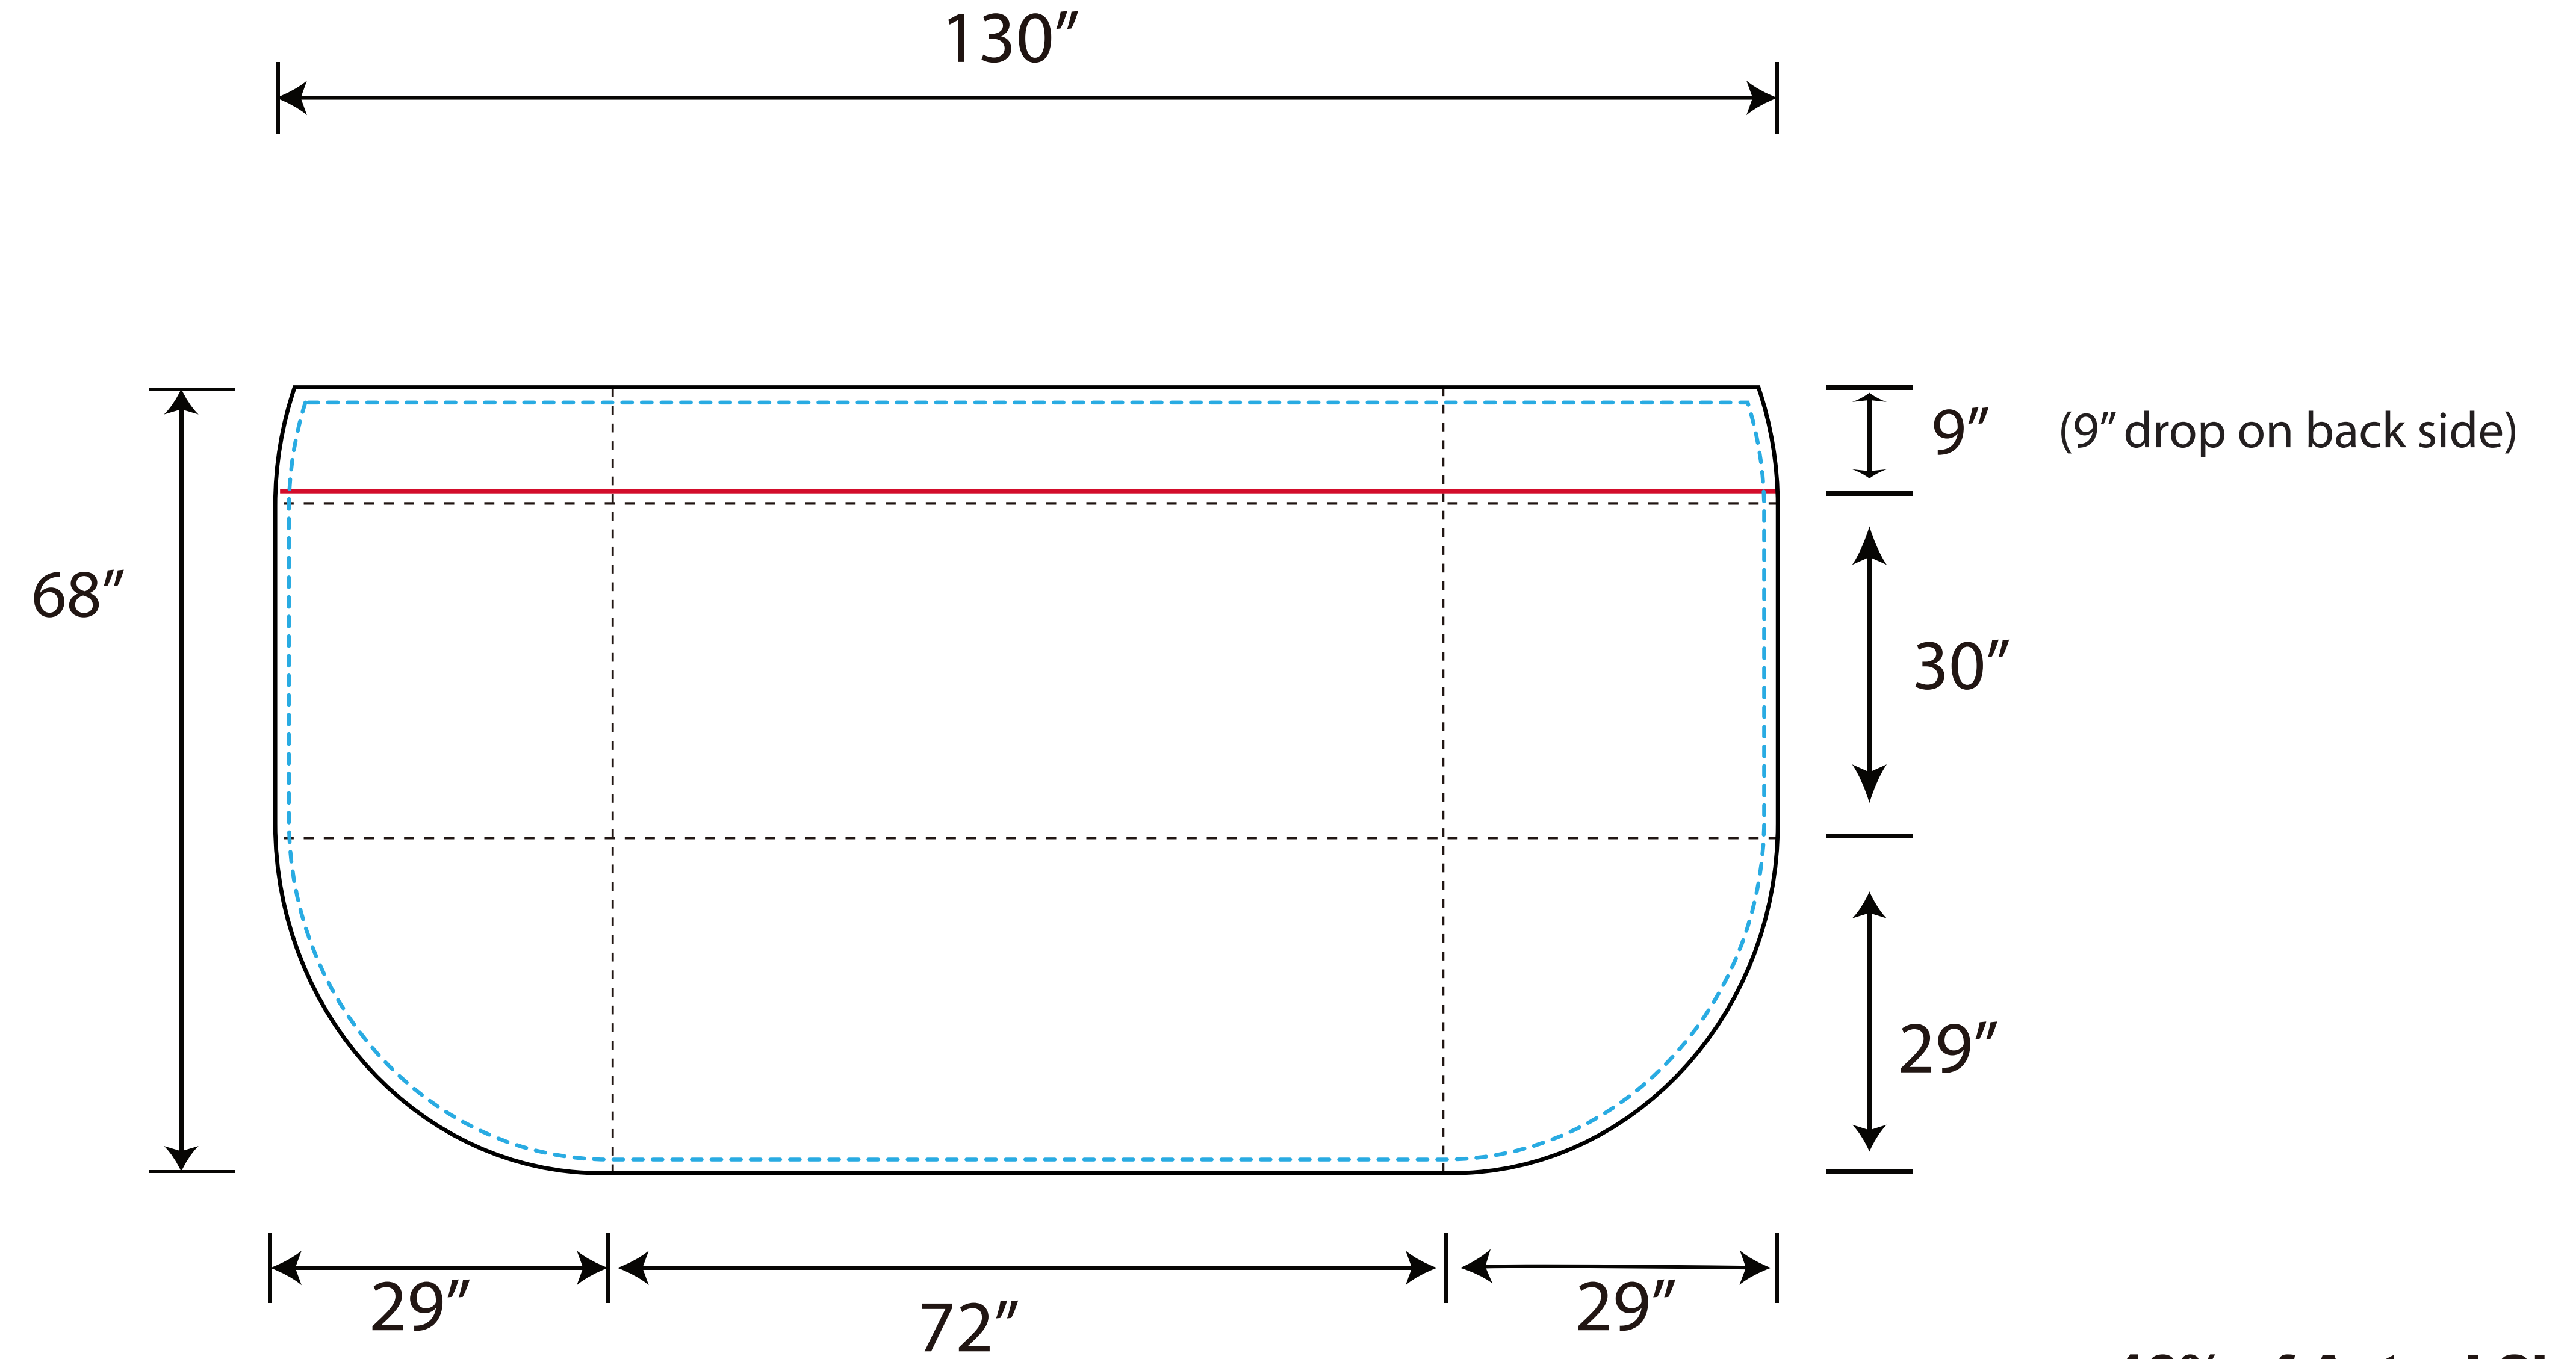

TCT630S 3-Sided Table Throw

Full Color Sublimation

10% of Actual Size

**All images must be embedded
(200 DPI at final print size minimum,
300 DPI recommended).**

All fonts must be outlined.

**Using PMS colors in your art is recommended,
but an exact match cannot be guaranteed**

**The area inside the blue dots is the live print area. Note: On the throw style,
the material in the corners will be slightly bunched up when in use.**

The black dotted lines are the folds.

**The red line represents the sewing seam edge. We cannot guarantee exact
graphic matches across the seam but we will come very close.**