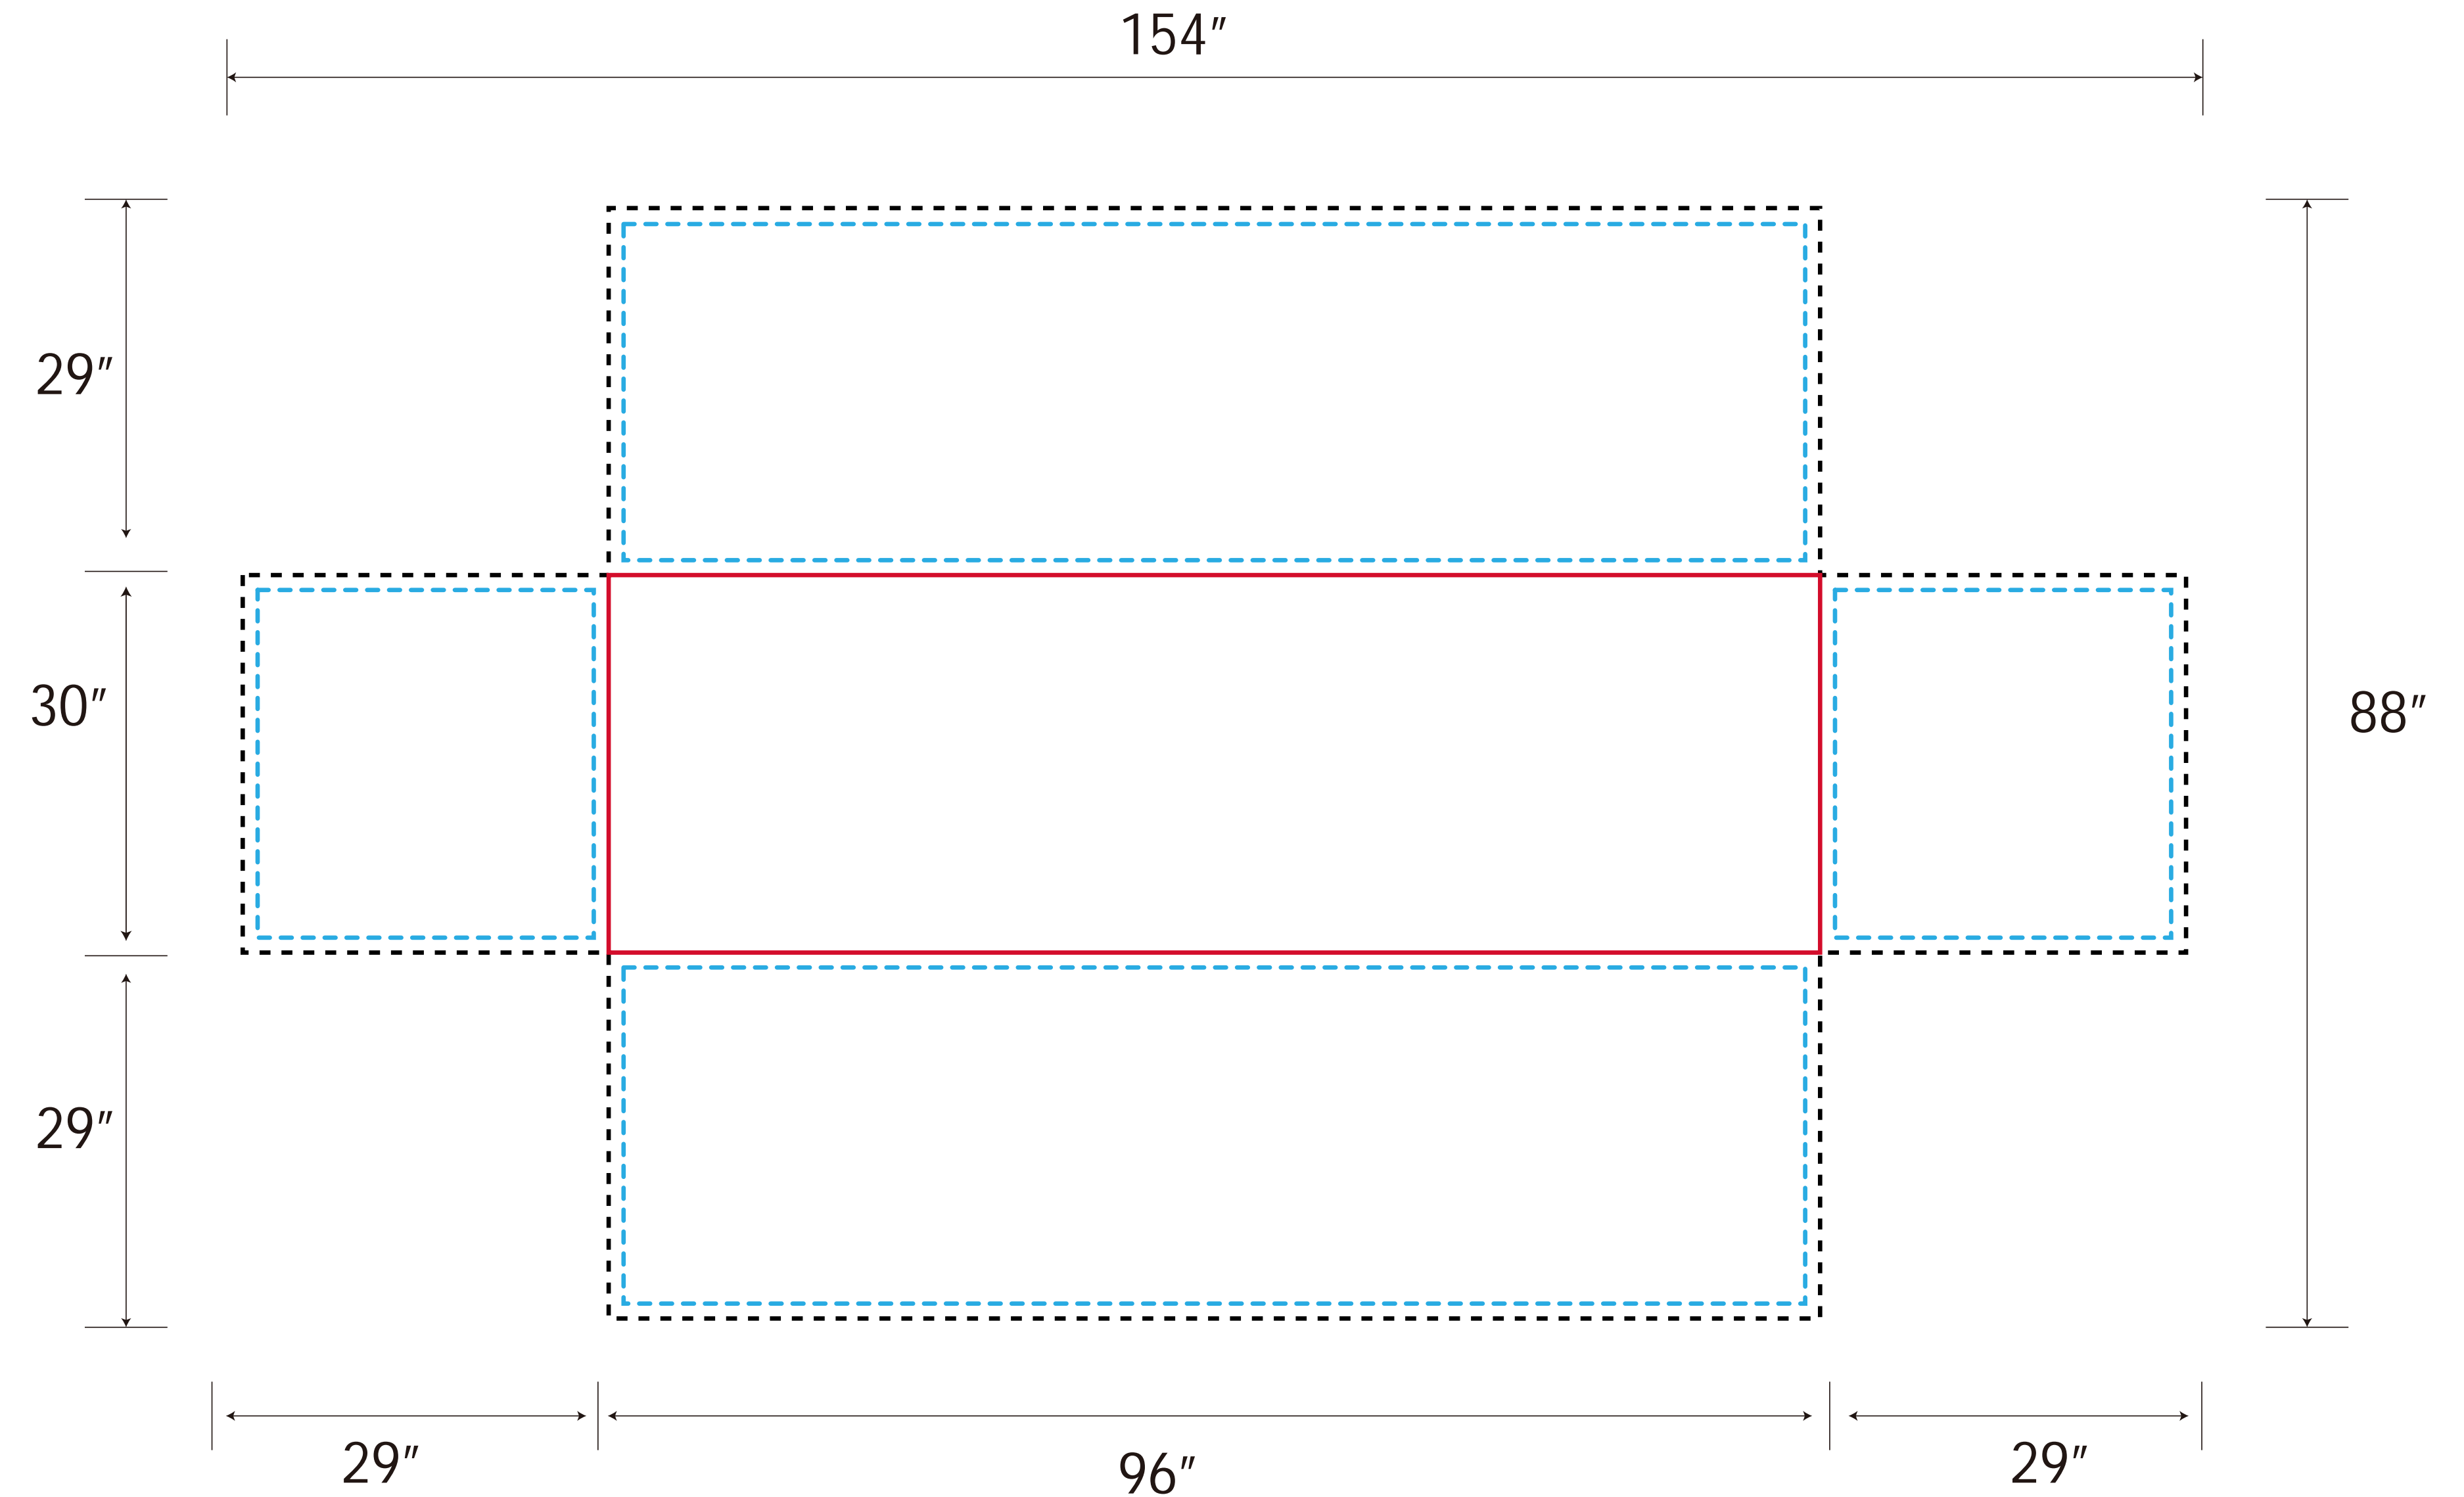

TCF840S 4-Sided Fitted Table Cover

8ft table

96" long x 30" wide x 29" high

All images must be embedded
(200 DPI at final print size minimum,
300 DPI recommended).

All fonts must be outlined.

Using PMS colors in your art is recommended,
but an exact match cannot be guaranteed

Full Color Sublimation

10% of Actual Size

The area inside the blue dots is the live print area.

The black dotted lines are the folds.

The red lines represent the sewing seam edges. We cannot guarantee exact graphic matches across the seams but we will come very close.