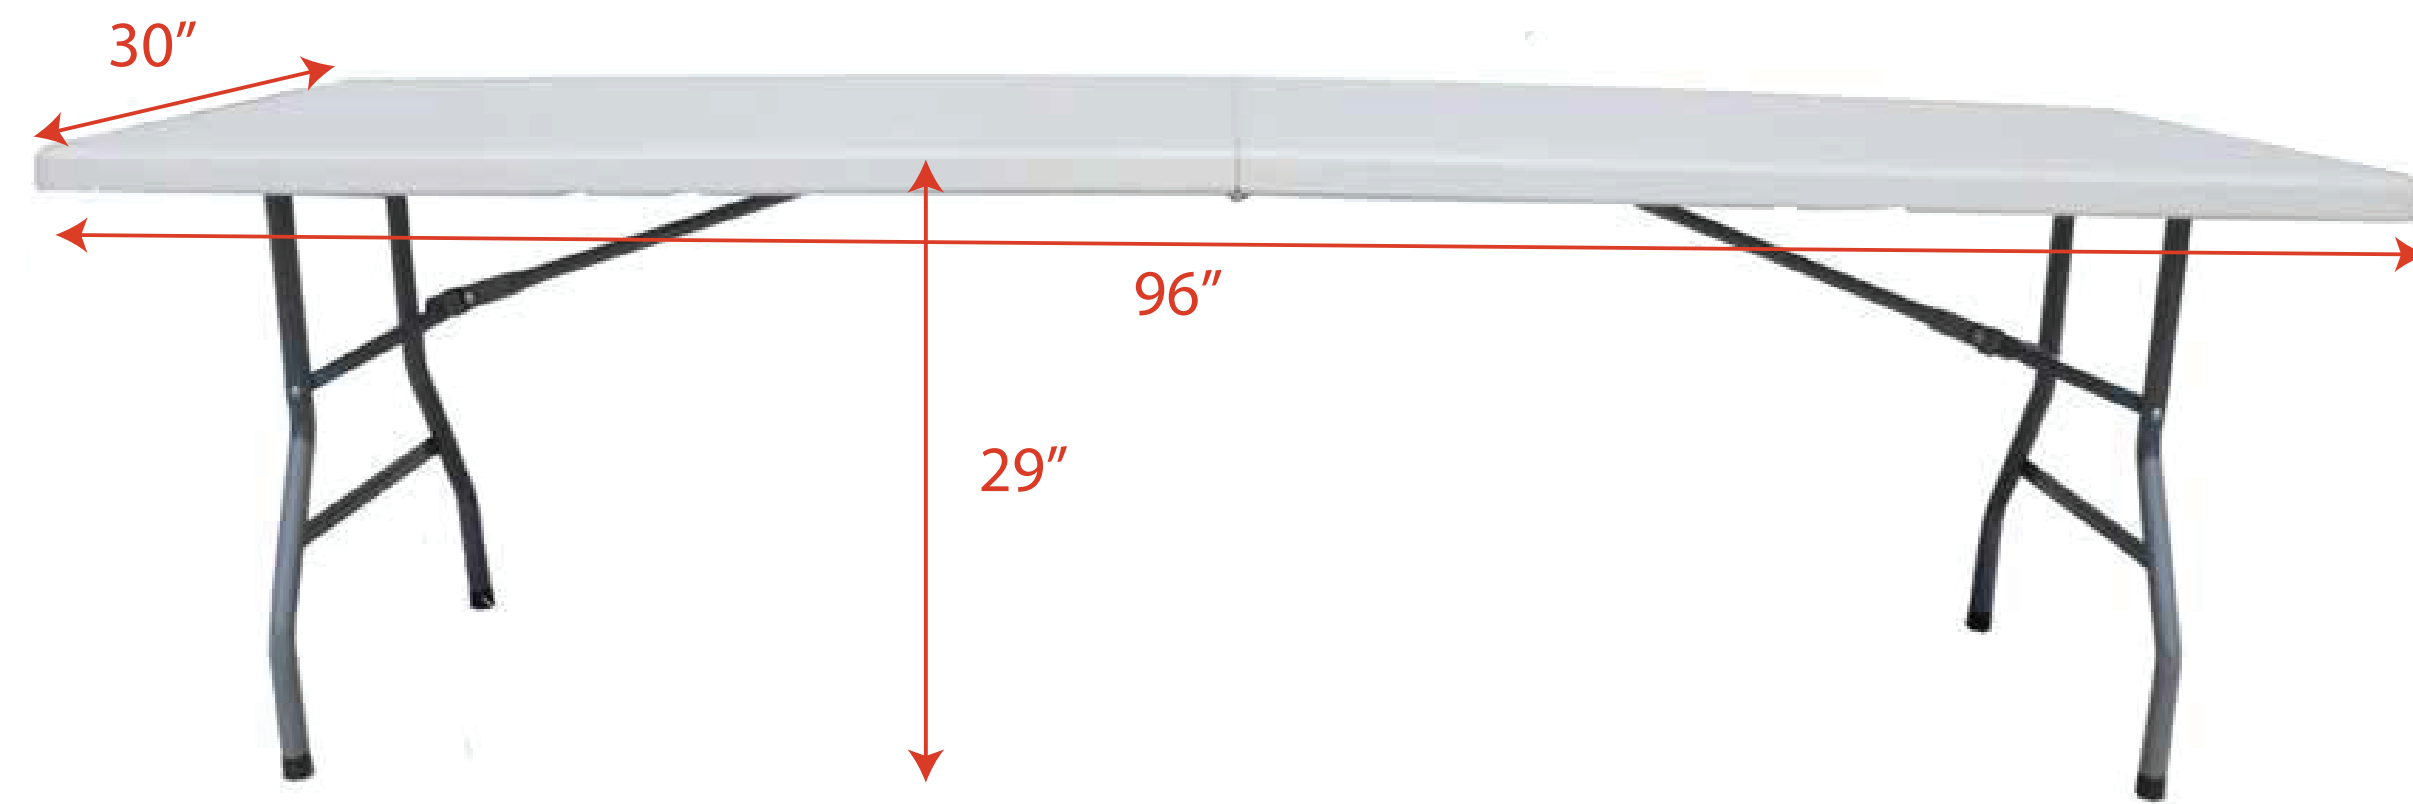

TCF840S 4-Sided Fitted Table Cover

8ft table

96" long x 30" wide x 29" high

All images must be embedded
(200 DPI at final print size minimum,
300 DPI recommended).

All fonts must be outlined.

Using PMS colors in your art is recommended,
but an exact match cannot be guaranteed

Full Color Sublimation

10% of Actual Size

The area inside the blue dots is the live print area.

The black dotted lines are the folds.

The red lines represent the sewing seam edges. We cannot guarantee exact graphic matches across the seams but we will come very close.