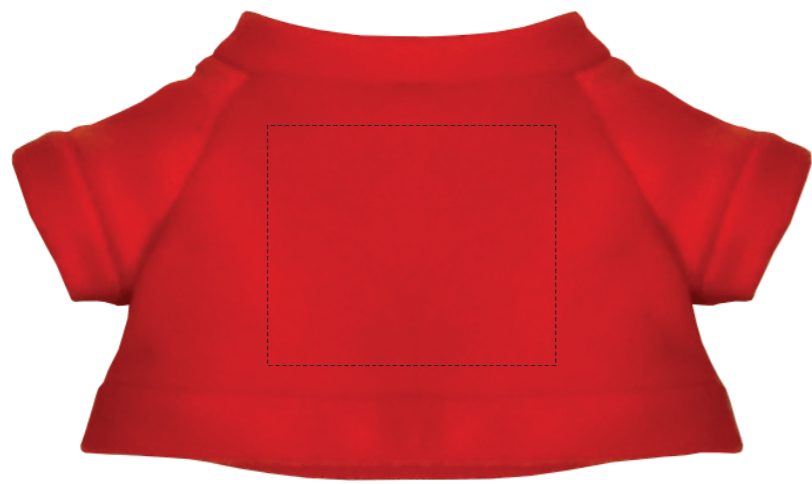

ITEM #TB6T

4CP Heat Transfer

Imprint Size: 1.5" x 1.25"

IMPRINT AREA