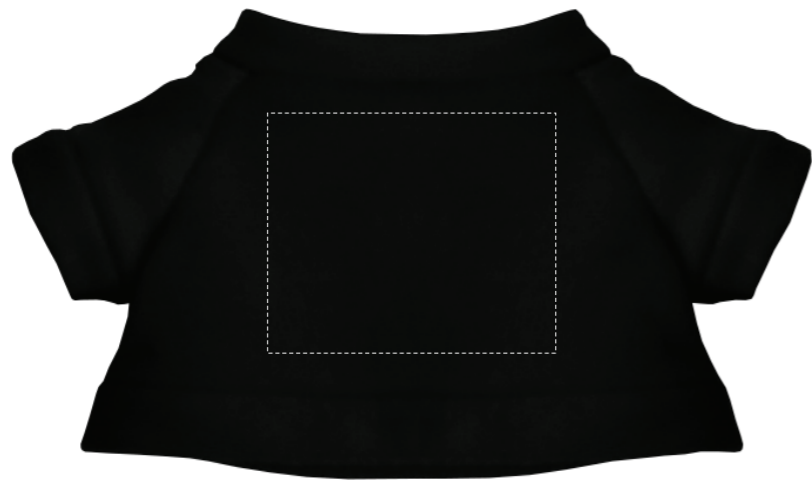

ITEM #TB6T

4CP Heat Transfer

Imprint Size: 1.5" x 1.25"

IMPRINT AREA