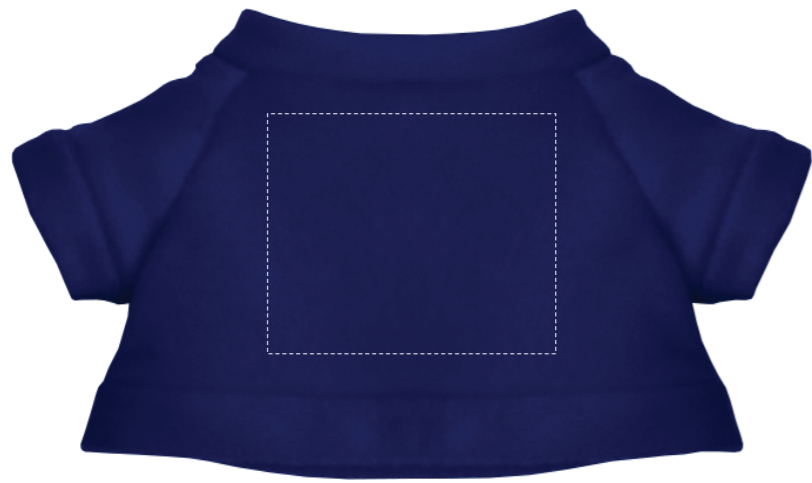

ITEM #TB6T

4CP Heat Transfer

Imprint Size: 1.5" x 1.25"

IMPRINT AREA