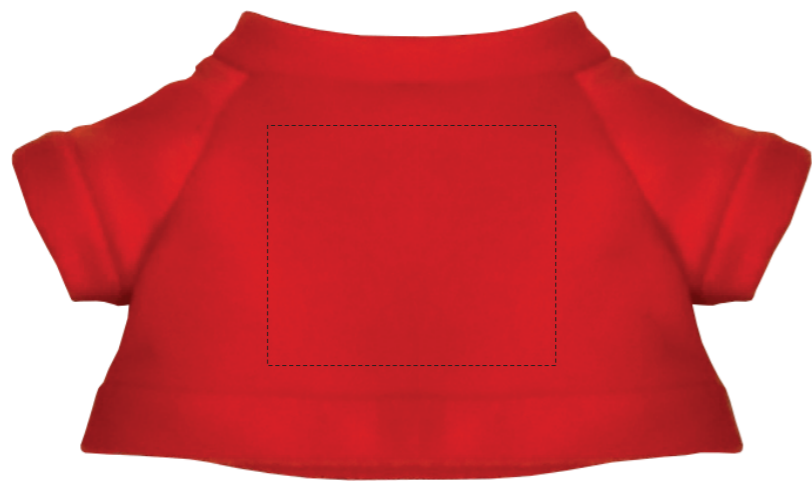

ITEM #TB6T

4CP Heat Transfer

Imprint Size: 1.5" x 1.25"

IMPRINT AREA

ITEM #TB6H

Imprint Size: 1-1/2" x 1-1/4"