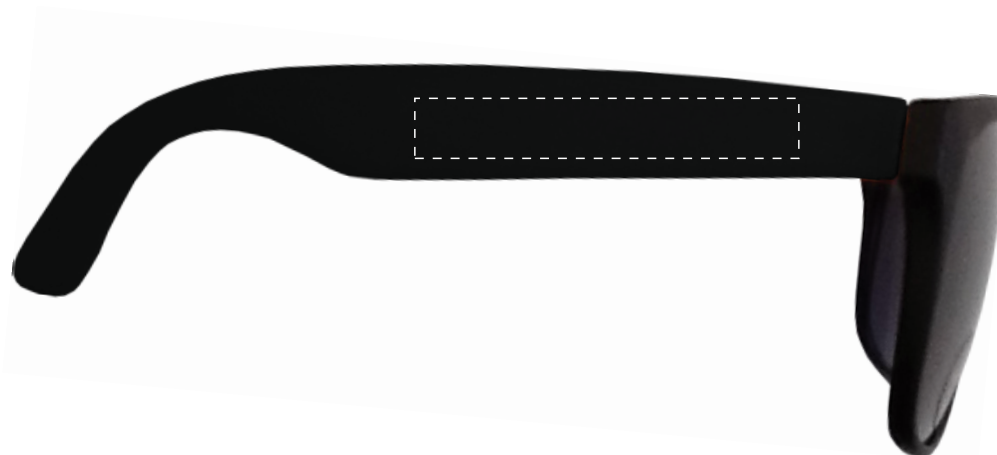

Industry standard allows
1/16" movement in any direction

Purchase Order #:

Pad Print

* Template Shown at 100%
Border Does Not Print

SECOND LOCATION

 Imprint Area

NOT TO SIZE. FOR PLACEMENT ONLY

ART NOTES:

ITEM # SG100 - 'Newport Everyday' Sunglasses

Available Color(s) : Lime Green
Imprint Area Size : 2"w x 5/16"h
Artwork Format(s) accepted : CMYK TIF 300 dpi (with 0.25" bleed)
or Vector EPS (type outlined)
Artwork Recommendations : No type smaller than 7 pt.