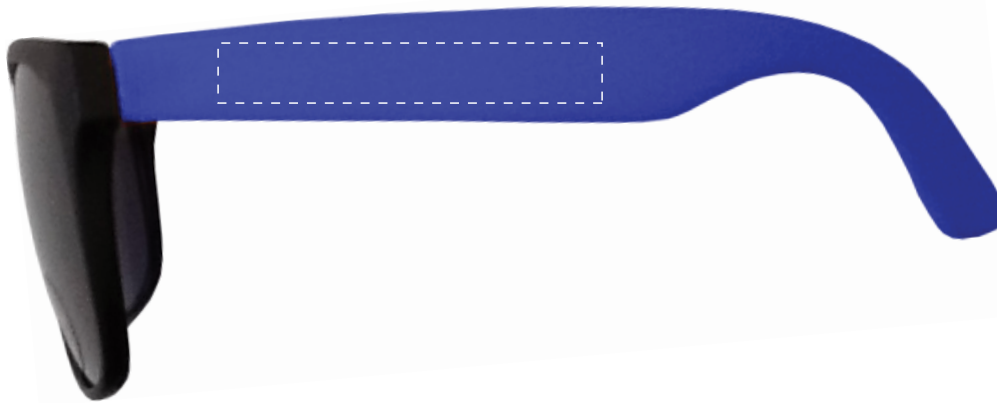

ITEM # SG100 - 'Newport Everyday' Sunglasses

Available Color(s) : Blue
Imprint Area Size : 2"w x 5/16"h
Artwork Format(s) accepted : CMYK TIF 300 dpi (with 0.25" bleed)
or Vector EPS (type outlined)
Artwork Recommendations : No type smaller than 7 pt.

Industry standard allows
1/16" movement in any direction

Purchase Order #:

Pad Print

* Template Shown at 100%
Border Does Not Print

SECOND LOCATION