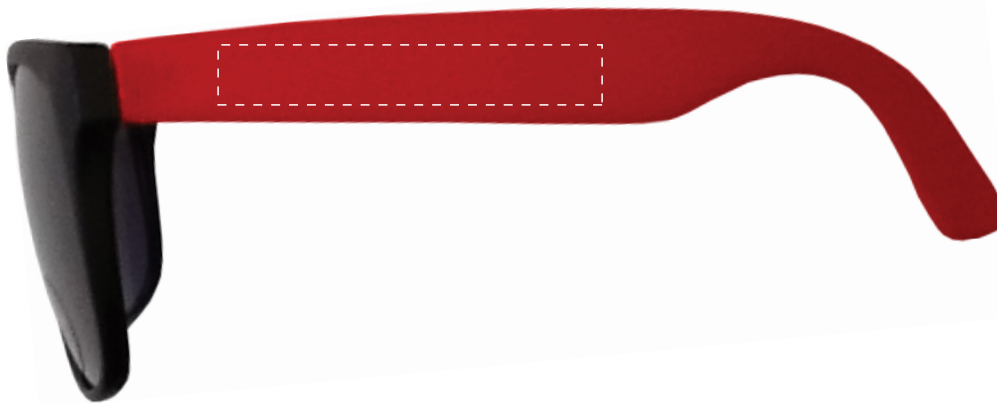

ITEM # SG100 - 'Newport Everyday' Sunglasses

Available Color(s) : Red

Imprint Area Size : 2"w x 5/16"h

Artwork Format(s) accepted : CMYK TIF 300 dpi (with 0.25" bleed)
or Vector EPS (type outlined)

Artwork Recommendations : No type smaller than 7 pt.

Industry standard allows
1/16" movement in any direction

Purchase Order #:

Pad Print

* Template Shown at 100%
Border Does Not Print

SECOND LOCATION