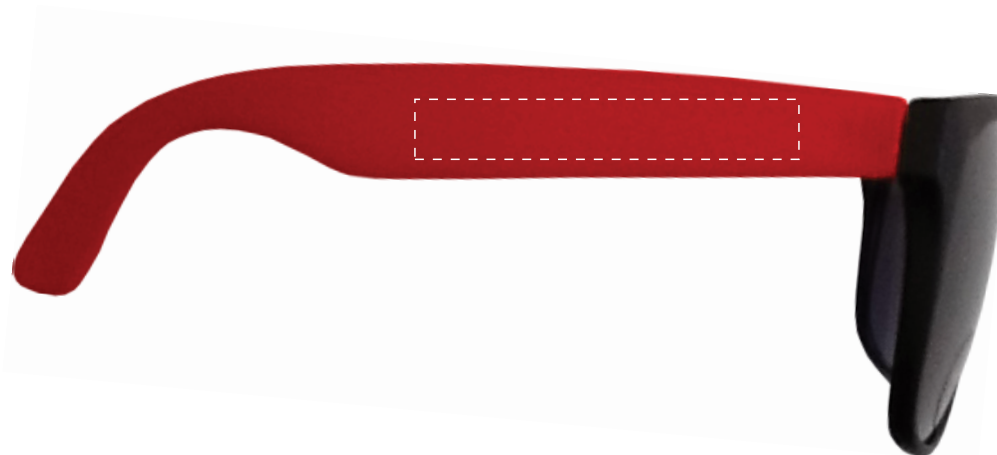

ITEM # SG100 - 'Newport Everyday' Sunglasses

Available Color(s) : Red

Imprint Area Size : 2"w x 5/16"h

Artwork Format(s) accepted : CMYK TIF 300 dpi (with 0.25" bleed)
or Vector EPS (type outlined)

Artwork Recommendations : No type smaller than 7 pt.

Industry standard allows
1/16" movement in any direction

Purchase Order #:

Pad Print

* Template Shown at 100%
Border Does Not Print

SECOND LOCATION

 Imprint Area

NOT TO SIZE. FOR PLACEMENT ONLY

ART NOTES:

ITEM # SG100 - 'Newport Everyday' Sunglasses

Available Color(s) : Black
Imprint Area Size : 2"w x 5/16"h
Artwork Format(s) accepted : CMYK TIF 300 dpi (with 0.25" bleed)
or Vector EPS (type outlined)
Artwork Recommendations : No type smaller than 7 pt.