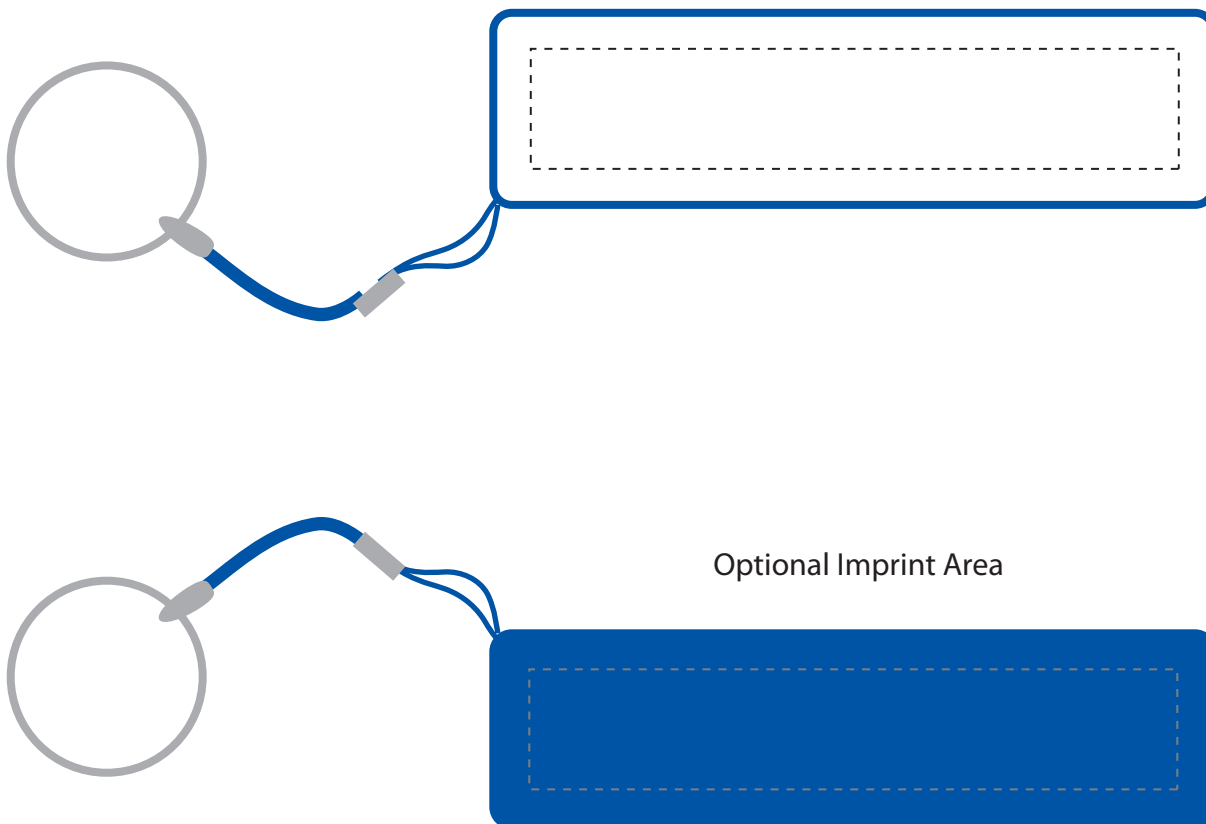

ITEM # PB2004 - FORMALLY PB1004 - Power Bank Charger

Available Color(s) : Blue

Imprint Area Size : Spot Color: 2-1/2"W x 3/4" H
4 Color Process: 3-3/8" W x 5/8" H

Artwork Format(s) accepted : CMYK TIF 300 dpi (with 0.25" bleed)
or Vector EPS (type outlined)

Artwork Recommendations : No type smaller than 7 pt.

Industry standard allows
1/16" movement in any direction

Purchase Order #:

4-color process

* Template Shown at 100%
Border Does Not Print

Imprint Area

NOT TO SIZE. FOR PLACEMENT ONLY