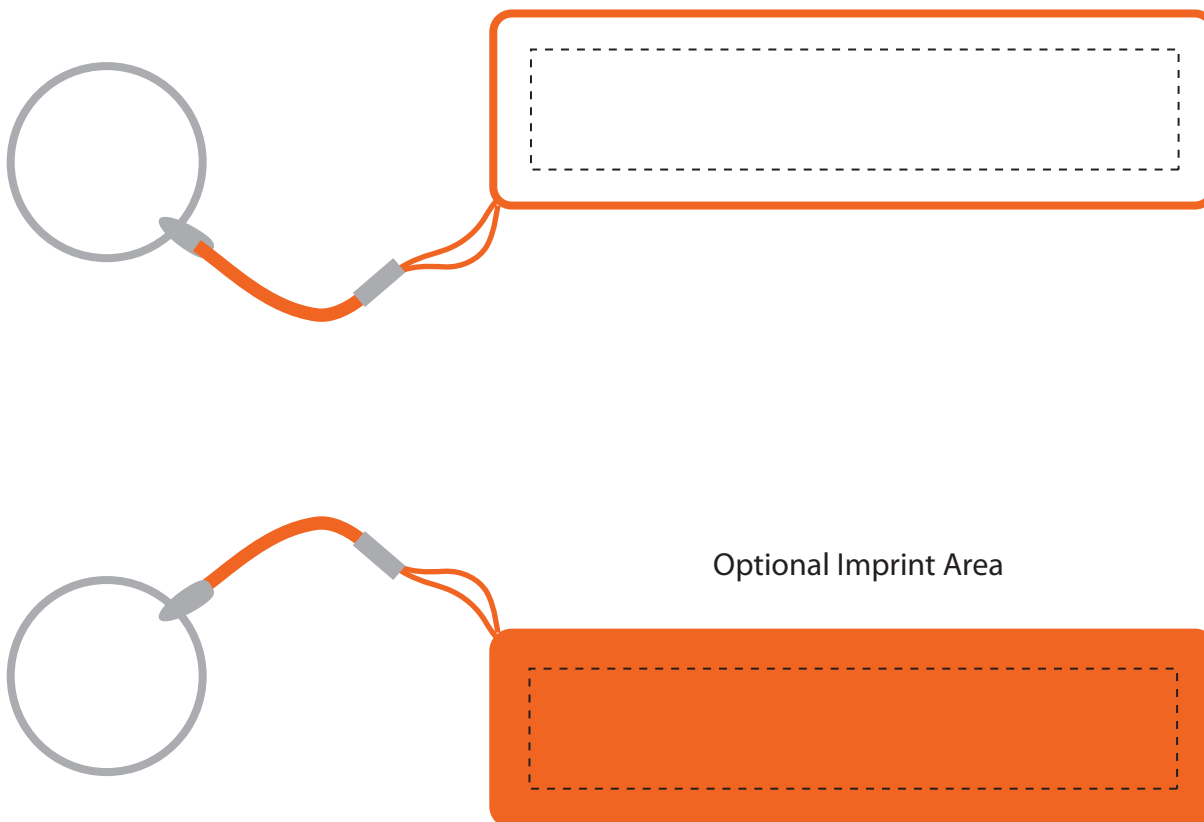

ART NOTES:

ITEM # PB2004 - FORMALLY PB1004 - Power Bank Charger

Available Color(s) : Orange

Imprint Area Size : Spot Color: 2-1/2"W x 3/4" H
4 Color Process: 3-3/8" W x 5/8" H

Artwork Format(s) accepted : CMYK TIF 300 dpi (with 0.25" bleed)
or Vector EPS (type outlined)

Artwork Recommendations : No type smaller than 7 pt.

Industry standard allows
1/16" movement in any direction

Purchase Order #:

4-color process

* Template Shown at 100%
Border Does Not Print

Imprint Area

NOT TO SIZE. FOR PLACEMENT ONLY