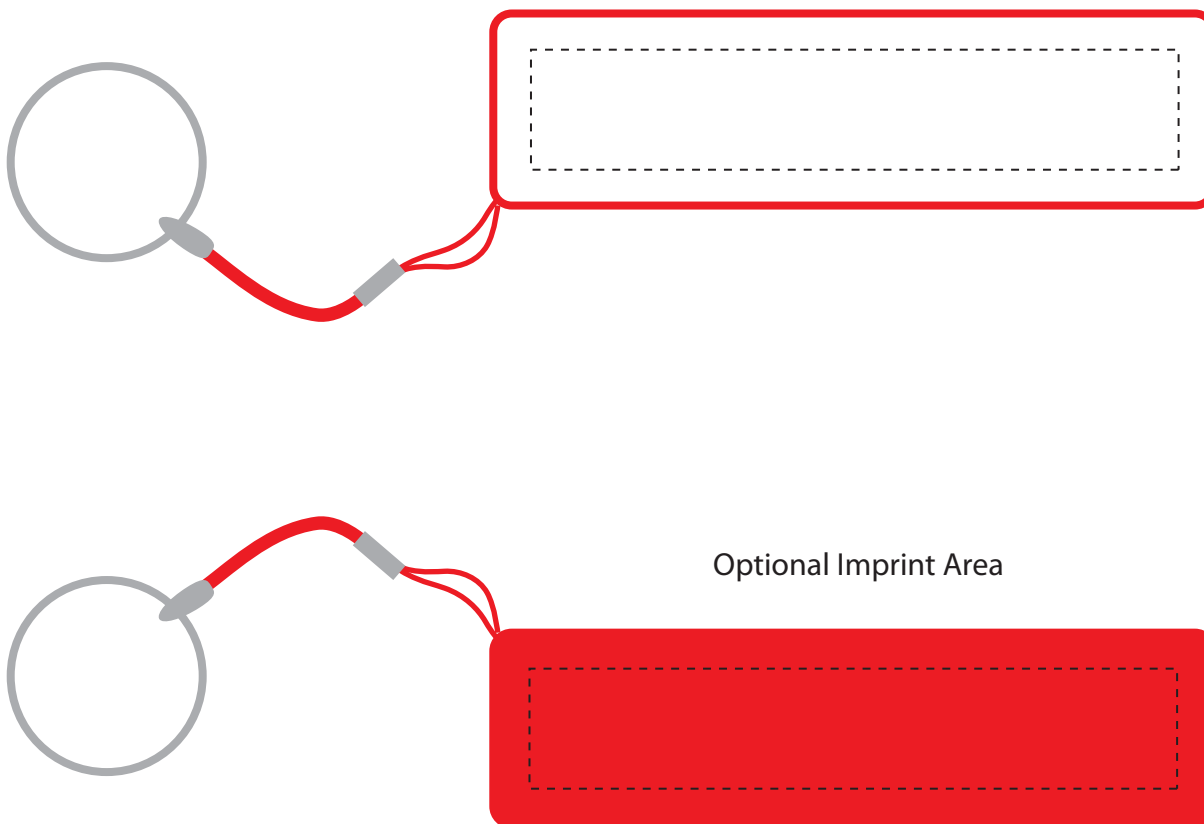

Artwork Recommendations : No type smaller than 7 pt.

Industry standard allows
1/16" movement in any direction

Purchase Order #:

4-color process

* Template Shown at 100%
Border Does Not Print

Imprint Area

NOT TO SIZE. FOR PLACEMENT ONLY

ART NOTES:

ITEM # PB2004 - FORMALLY PB1004 - Power Bank Charger

Available Color(s) : Red

Imprint Area Size : Spot Color: 2-1/2"W x 3/4" H
4 Color Process: 3-3/8" W x 5/8" H

Artwork Format(s) accepted : CMYK TIF 300 dpi (with 0.25" bleed)
or Vector EPS (type outlined)