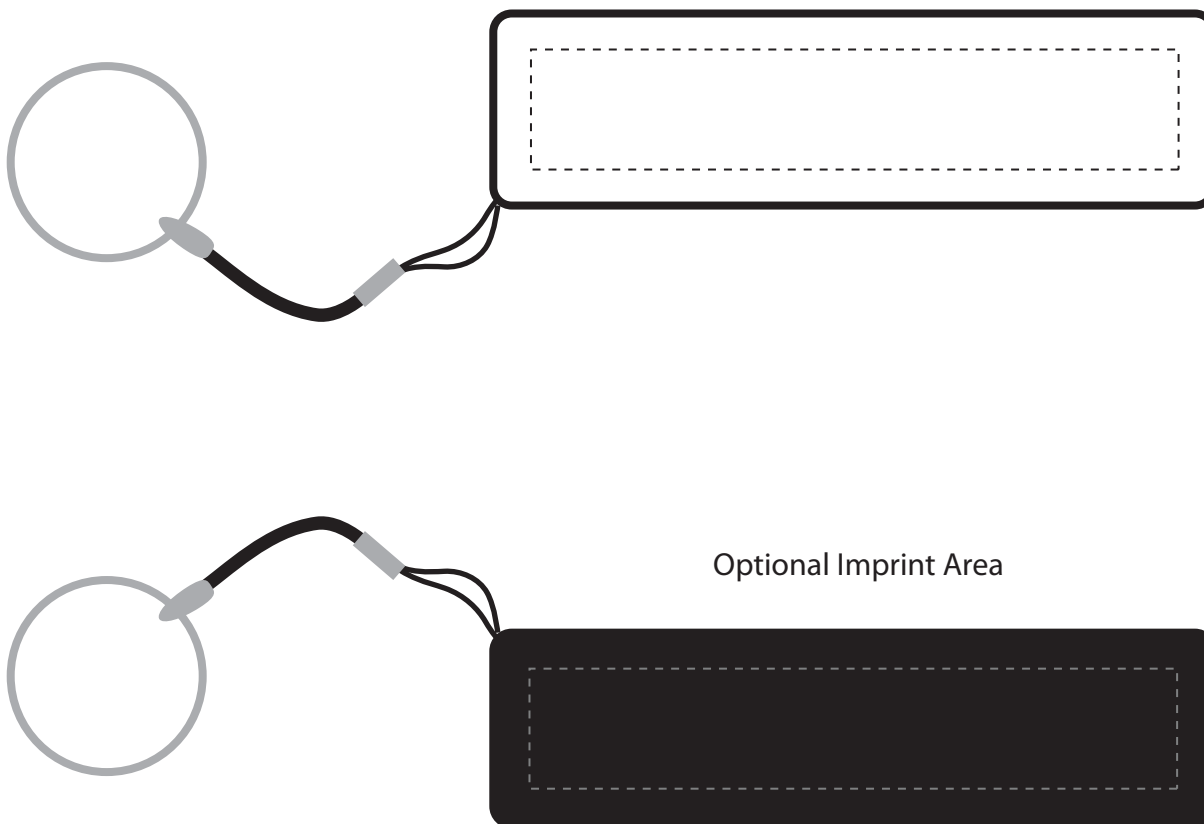

Artwork Recommendations : No type smaller than 7 pt.

Industry standard allows
1/16" movement in any direction

Purchase Order #:

4-color process

* Template Shown at 100%
Border Does Not Print

Imprint Area

NOT TO SIZE. FOR PLACEMENT ONLY

ART NOTES:

ITEM # PB2004 - FORMALLY PB1004 - Power Bank Charger

Available Color(s) : Black

Imprint Area Size : Spot Color: 2-1/2"W x 3/4" H
4 Color Process: 3-3/8" W x 5/8" H

Artwork Format(s) accepted : CMYK TIF 300 dpi (with 0.25" bleed)
or Vector EPS (type outlined)