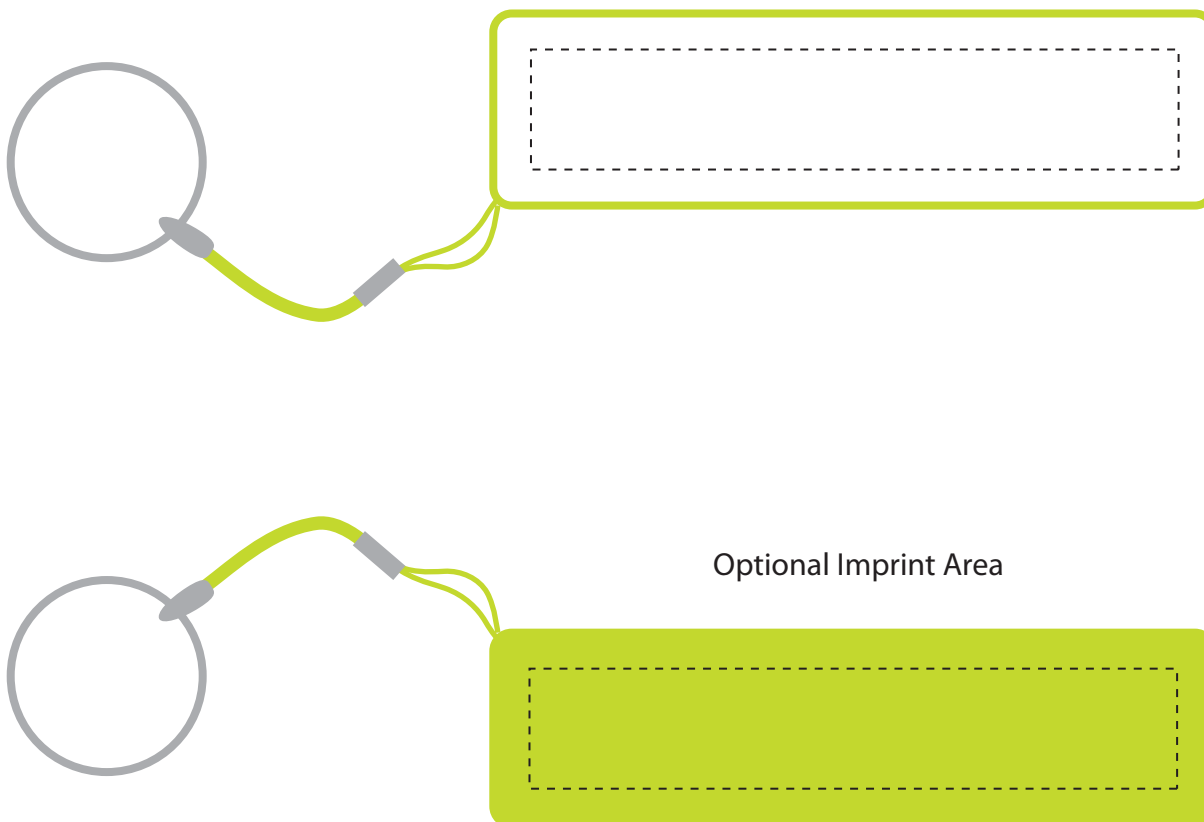

ART NOTES:

ITEM # PB2004 - FORMALLY PB1004 - Power Bank Charger

Available Color(s) : Lime Green

Imprint Area Size : Spot Color: 2-1/2"W x 3/4" H
4 Color Process: 3-3/8" W x 5/8" H

Artwork Format(s) accepted : CMYK TIF 300 dpi (with 0.25" bleed)
or Vector EPS (type outlined)

Artwork Recommendations : No type smaller than 7 pt.

Industry standard allows
1/16" movement in any direction

Purchase Order #:

4-color process

* Template Shown at 100%
Border Does Not Print

Imprint Area

NOT TO SIZE. FOR PLACEMENT ONLY