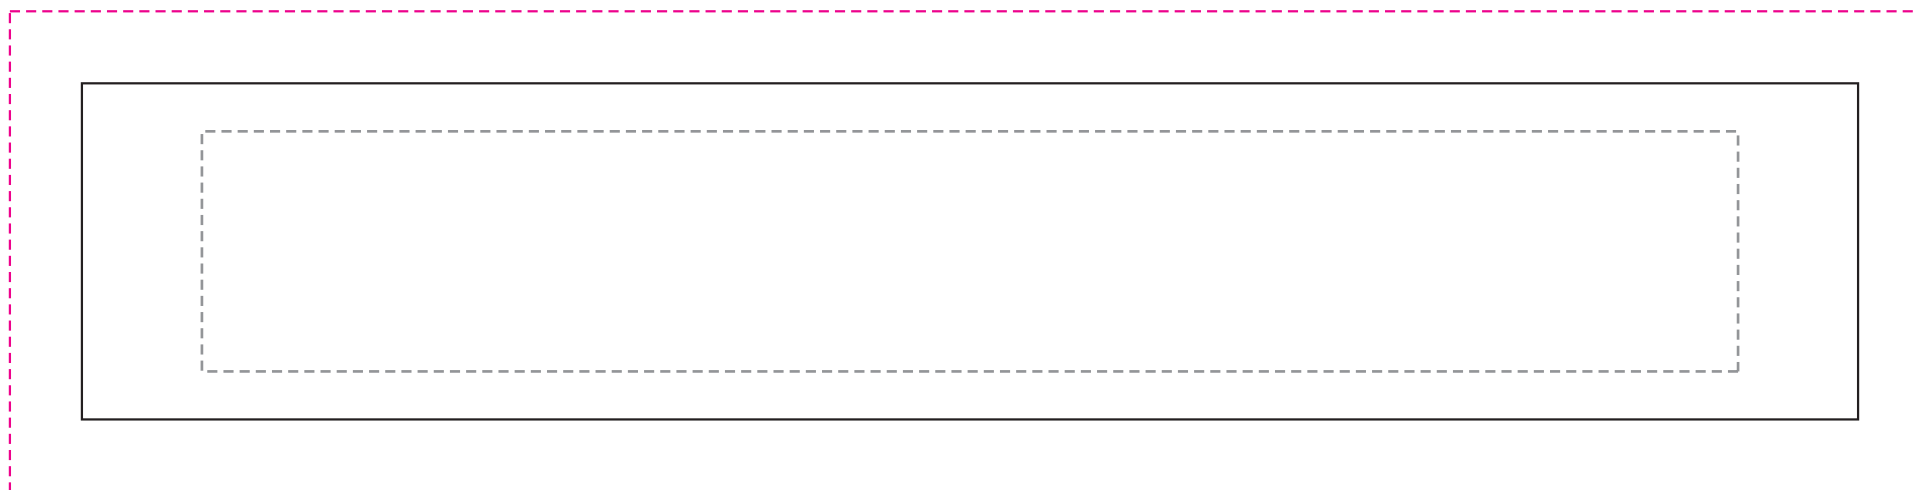

ITEM HB101HT

Full Color Sublimation

FRONT

BACK

Item Size: 9.25" x 1.75"

Safe Area: 8" x 1.25"

Full Bleed Imprint Size: 10" x 2.5"