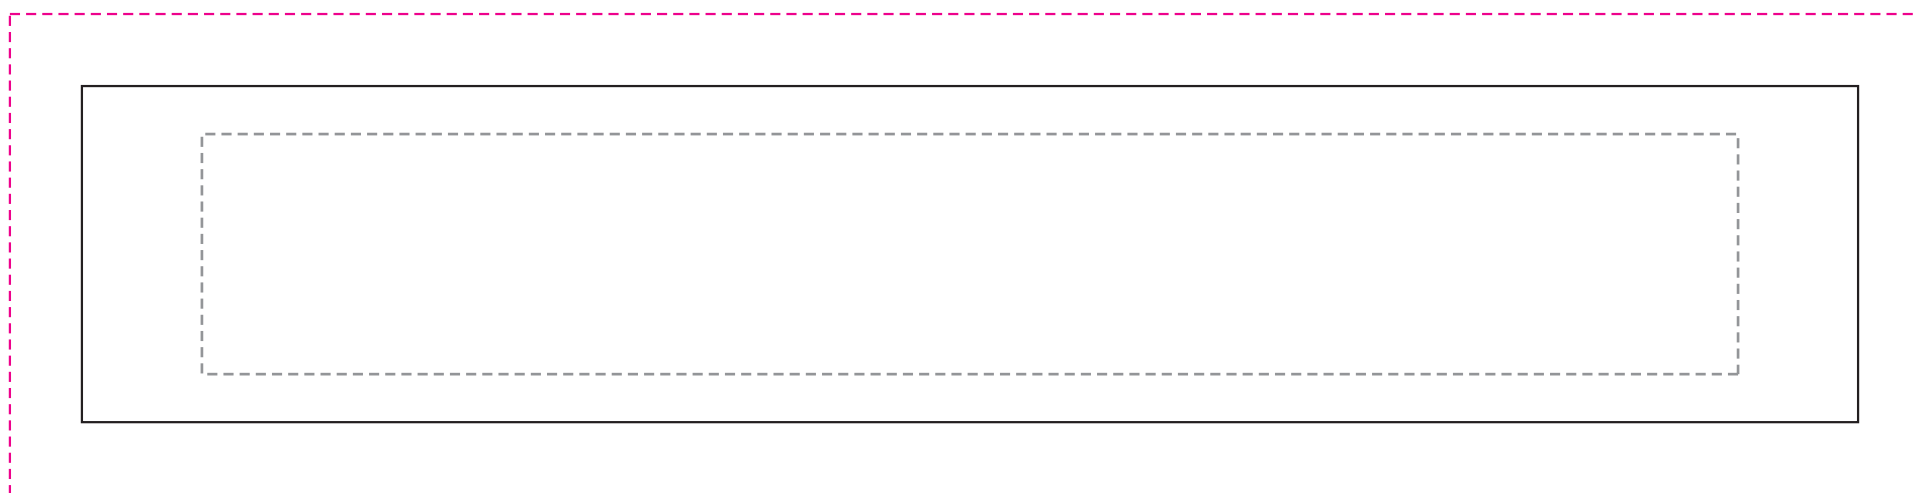

ITEM HB101HT

Full Color Sublimation

FRONT

BACK

Item Size: 9.25" x 1.75"

Safe Area: 8" x 1.25"

Full Bleed Imprint Size: 10" x 2.5"