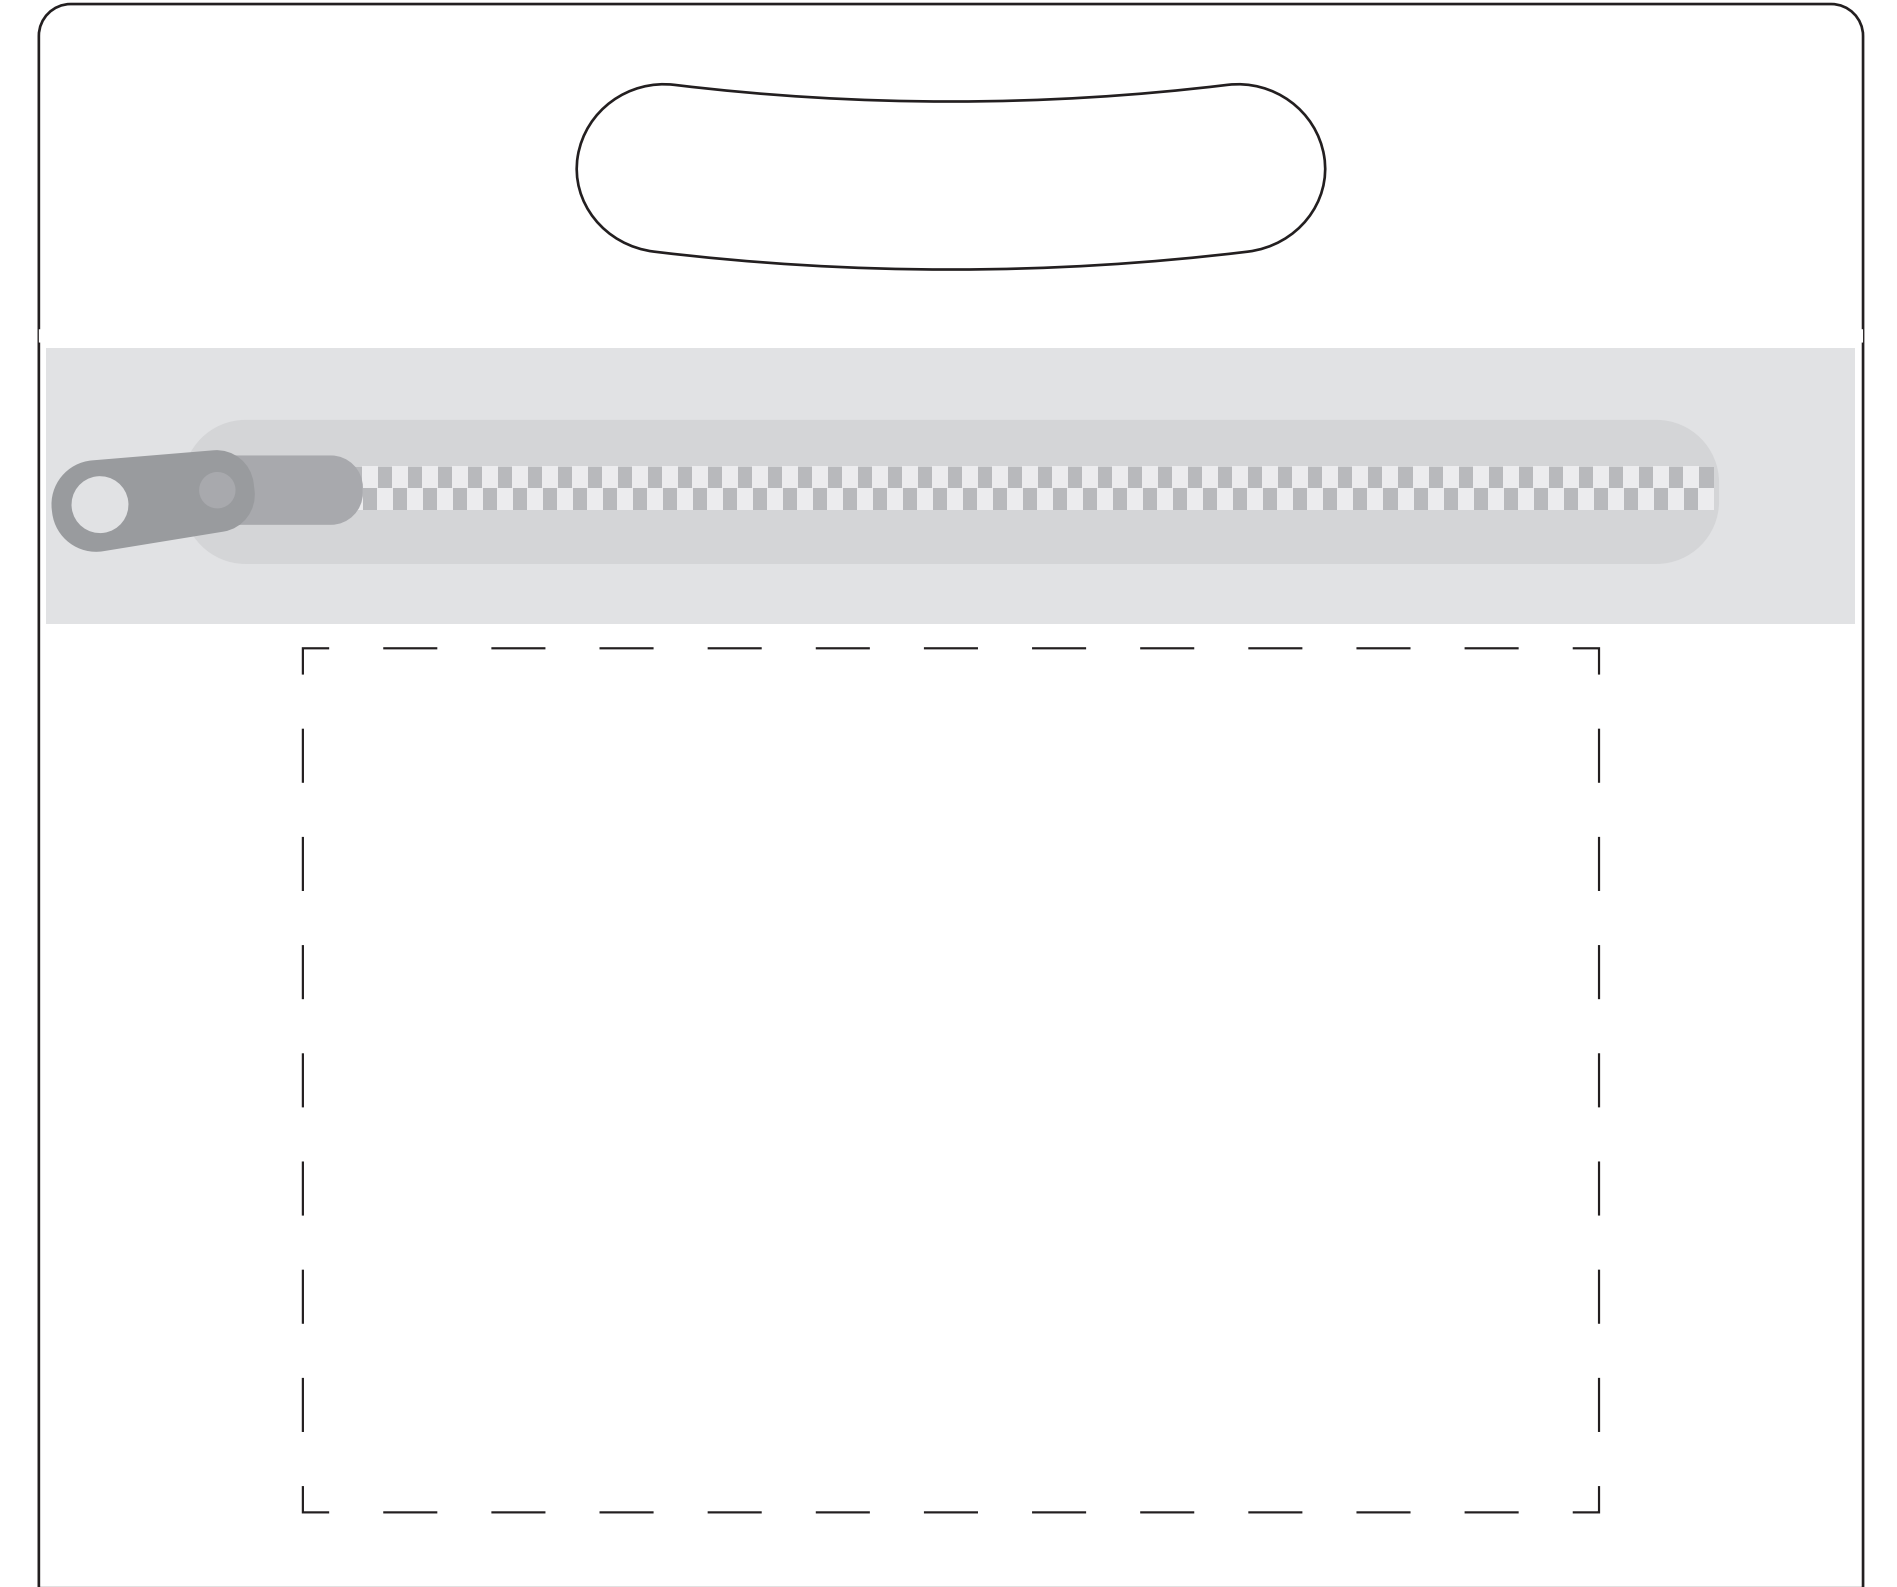

# ITEM #GK104

Screenprint

Blue

Frost-Clear

WHITE

Imprint Size: 6-3/4" x 4-1/2"