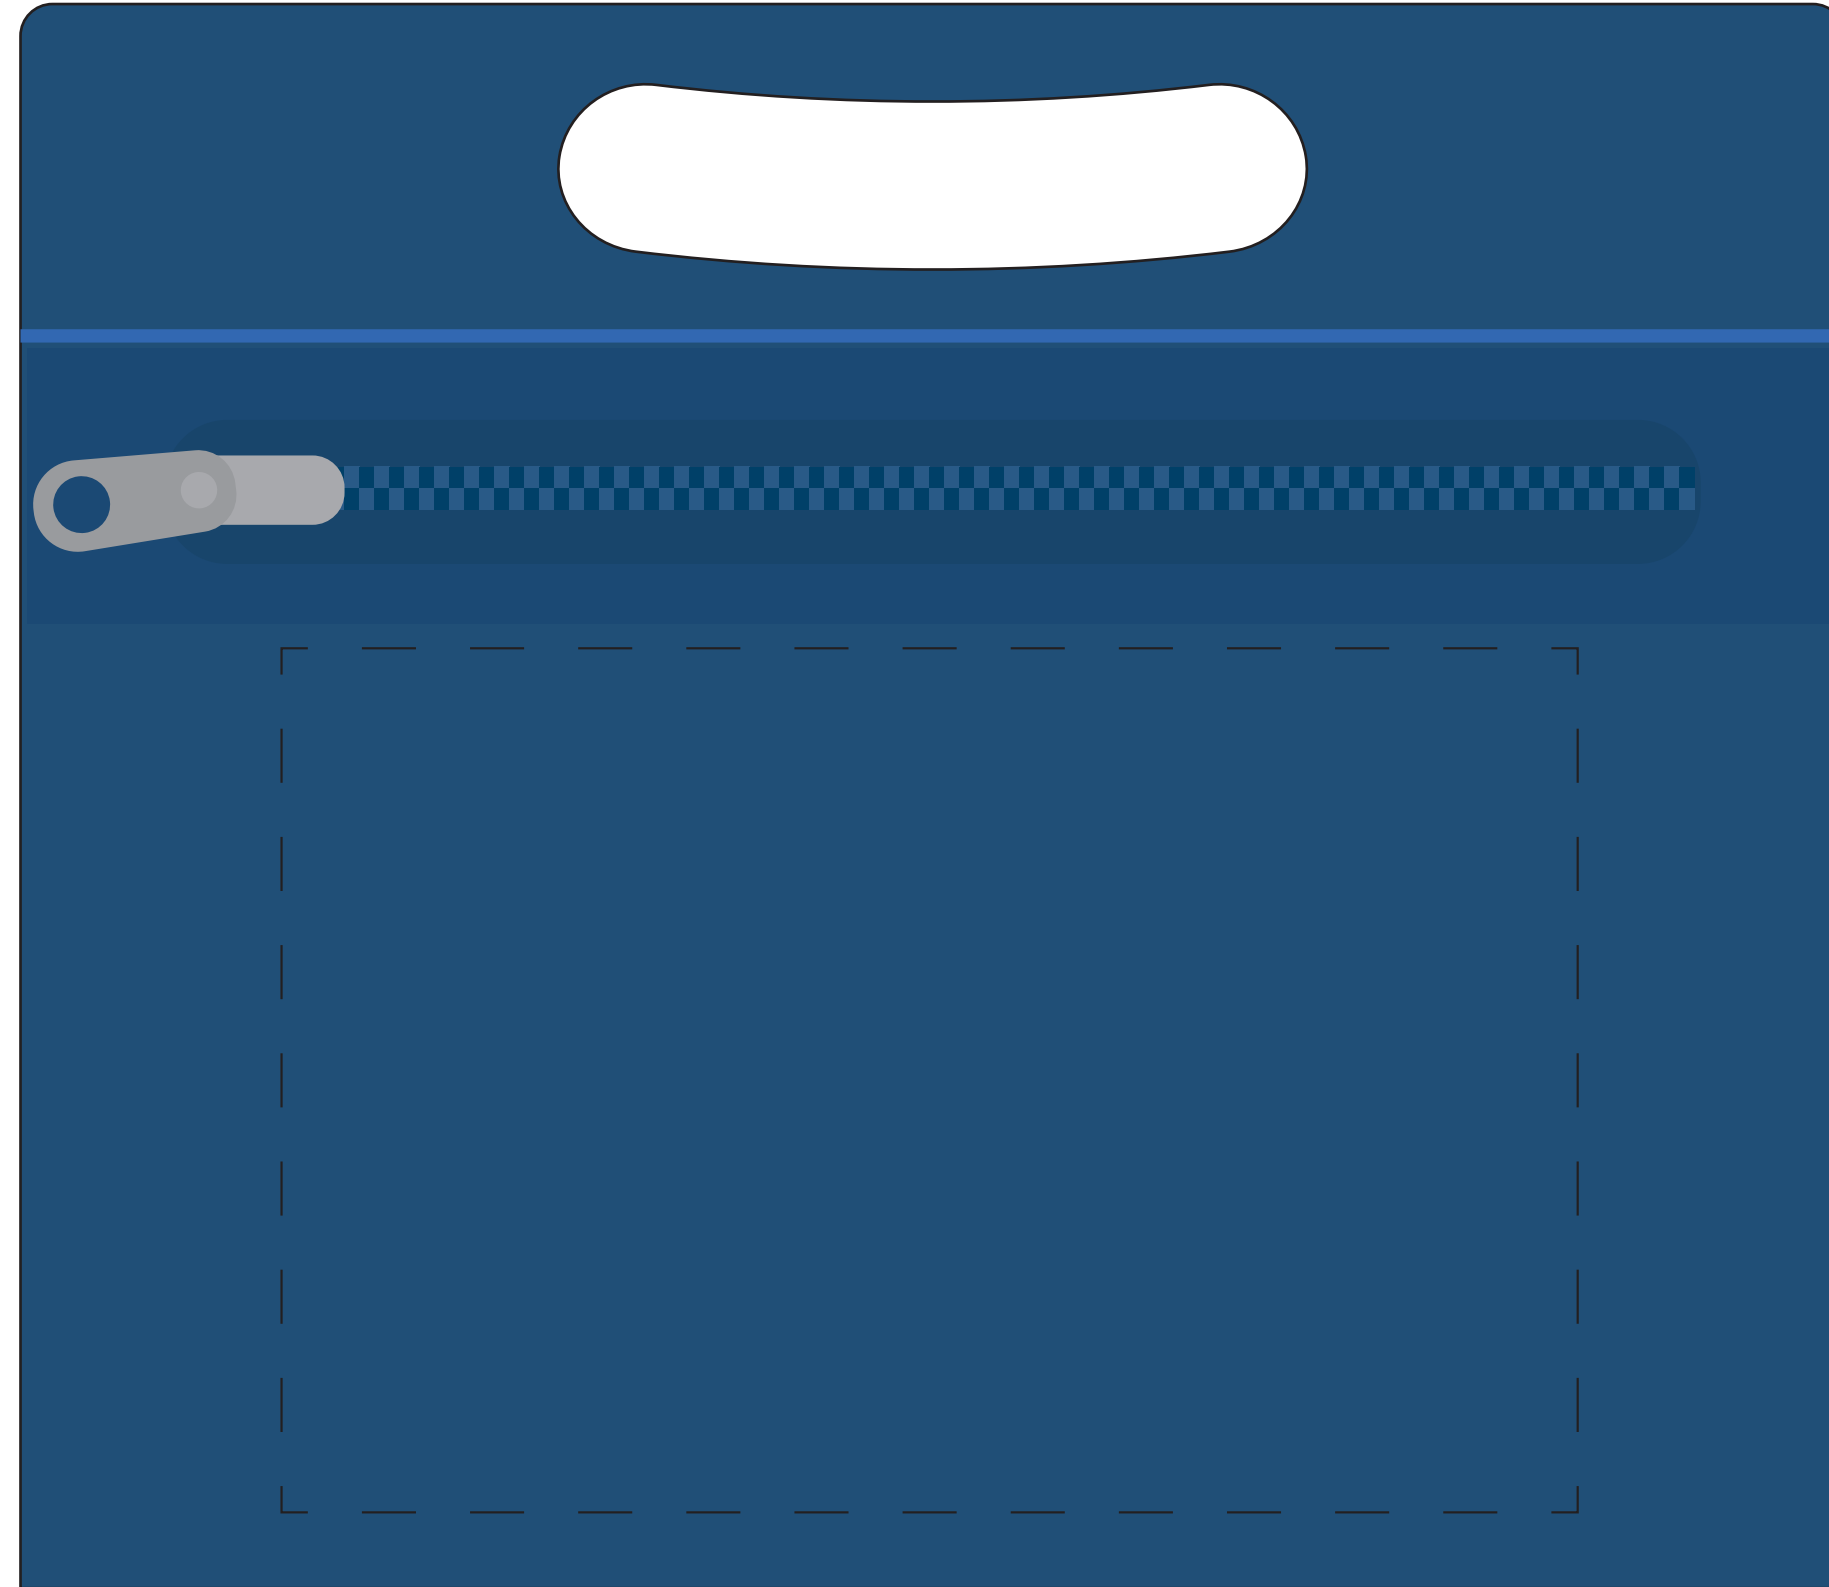

# ITEM #GK104

Screenprint

Blue

Frost-Clear

WHITE

Imprint Size: 6-3/4" x 4-1/2"