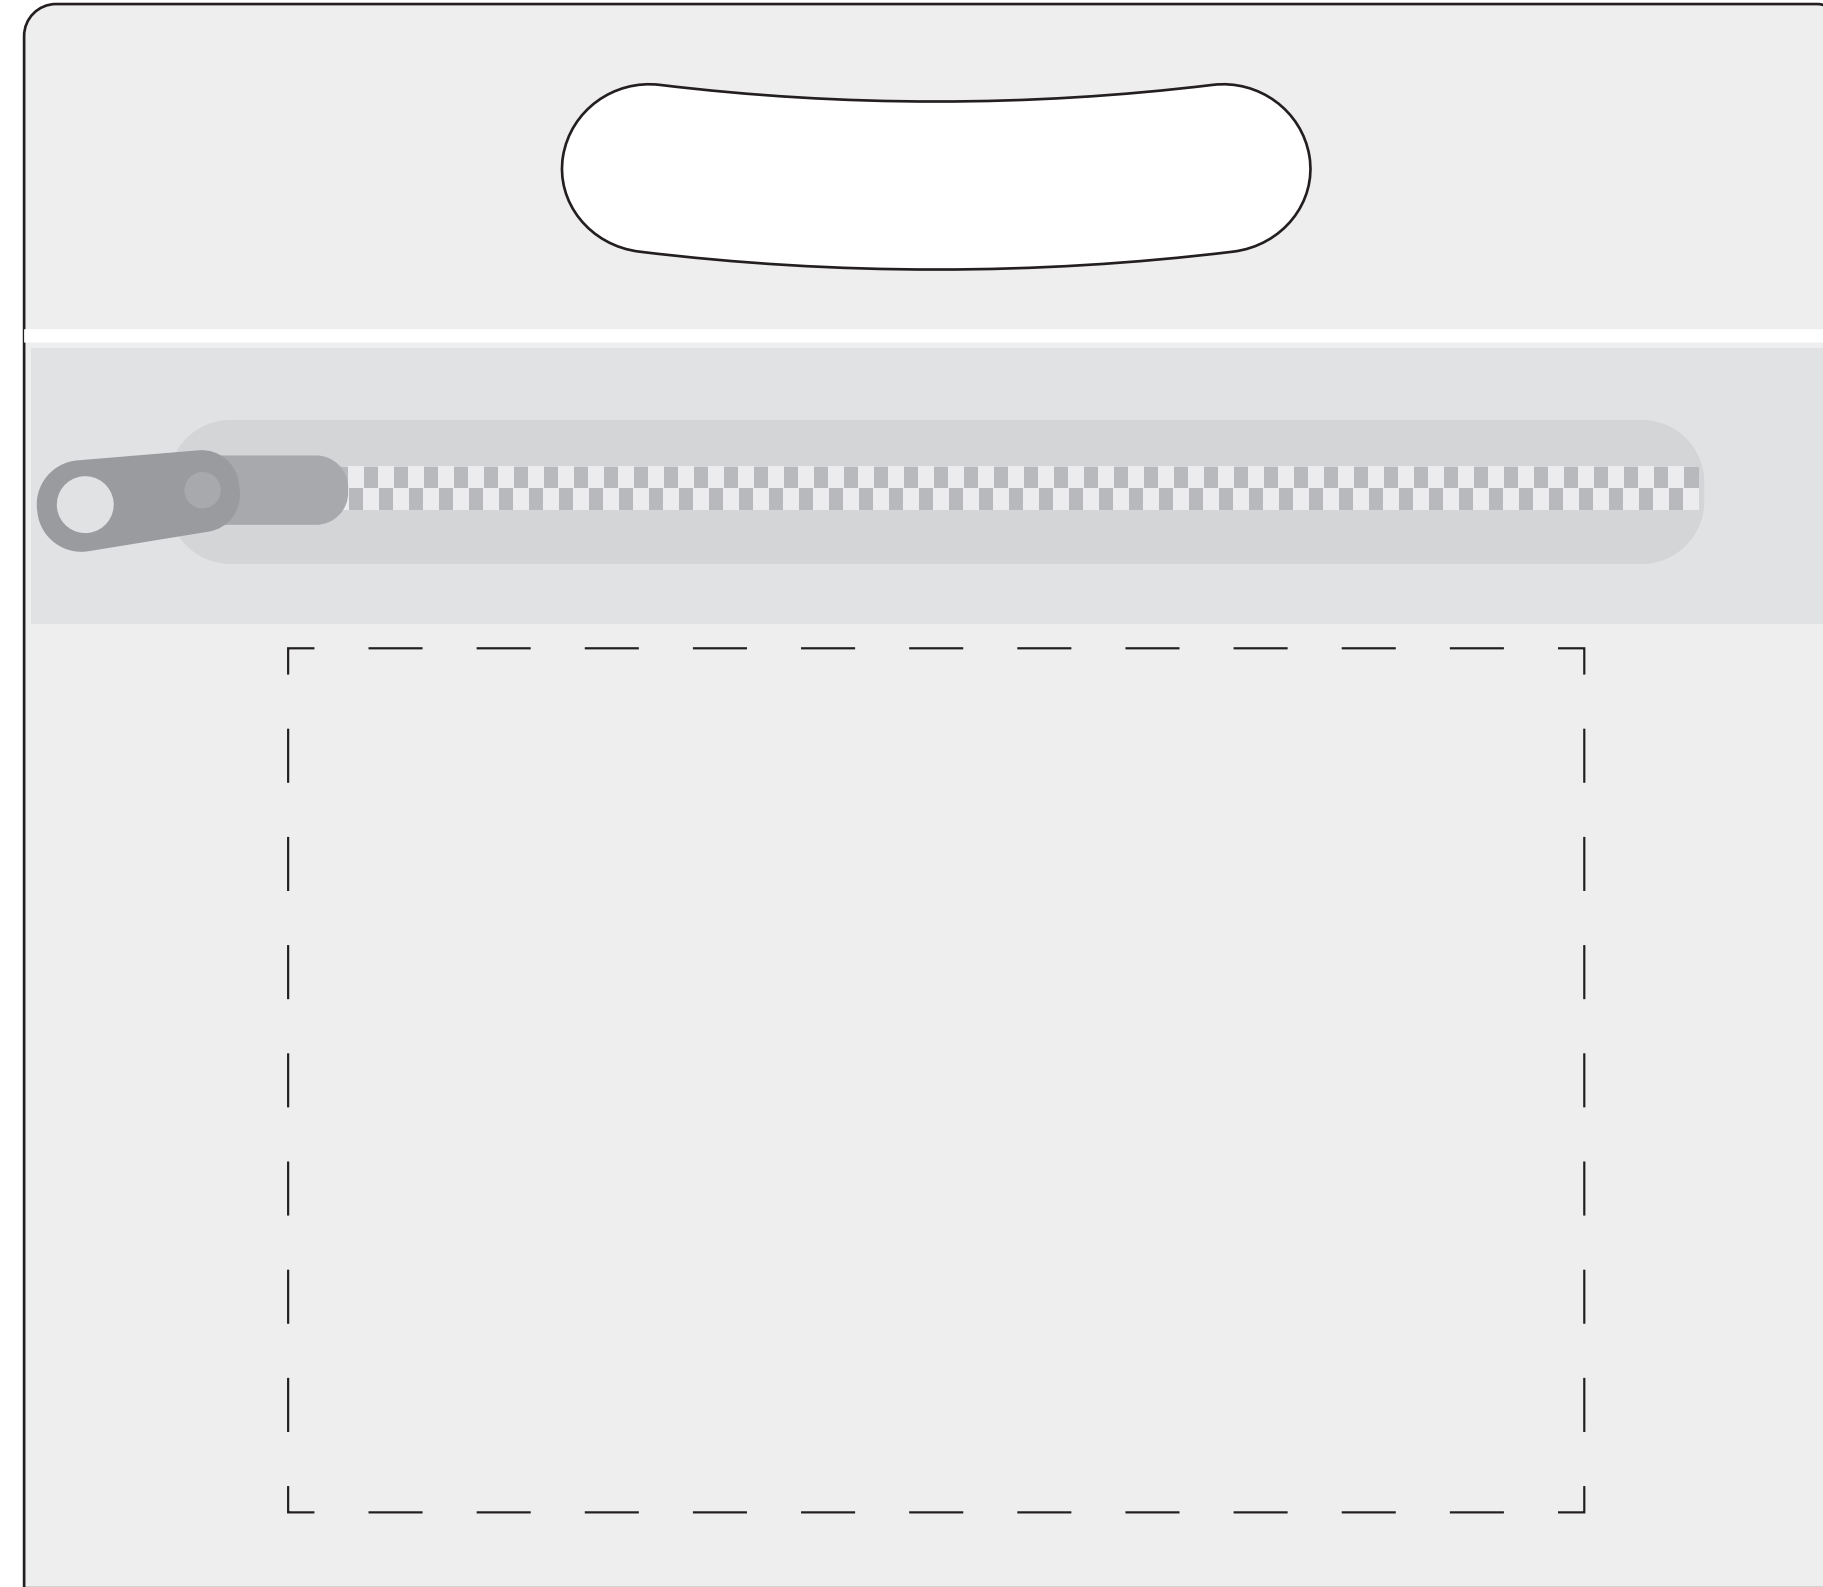

# ITEM #GK104

Screenprint

Blue

Frost-Clear

WHITE

Imprint Size: 6-3/4" x 4-1/2"