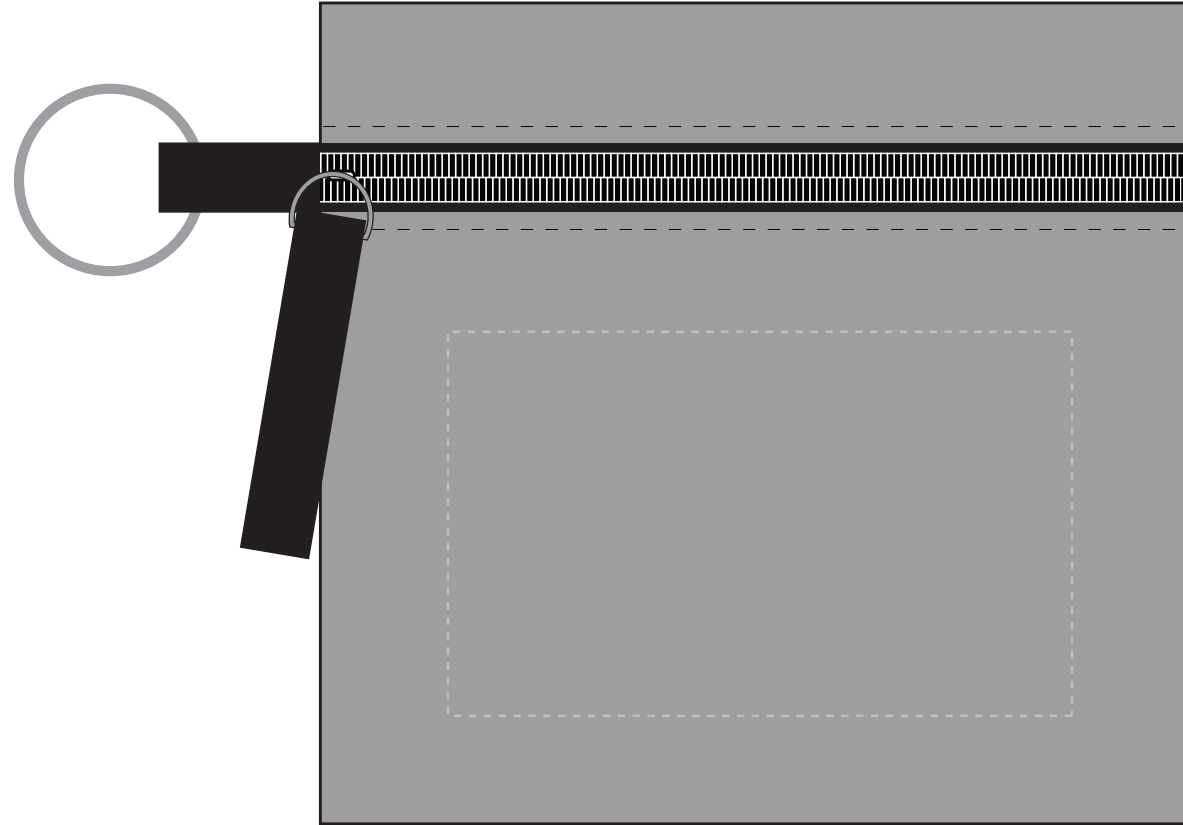

ITEM #FA171

Screen Print

Imprint area: 3.25" W x 2" H