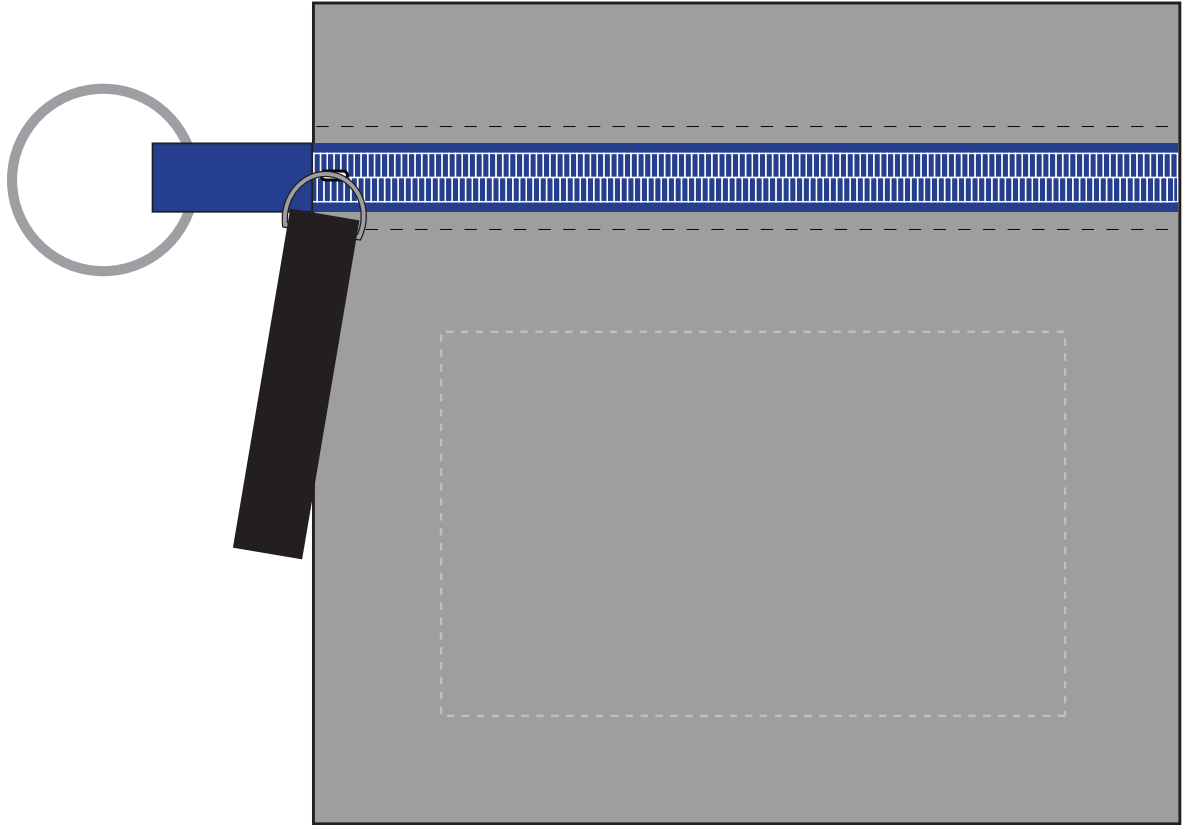

ITEM #FA171

Screen Print

Imprint area: 3.25" W x 2" H