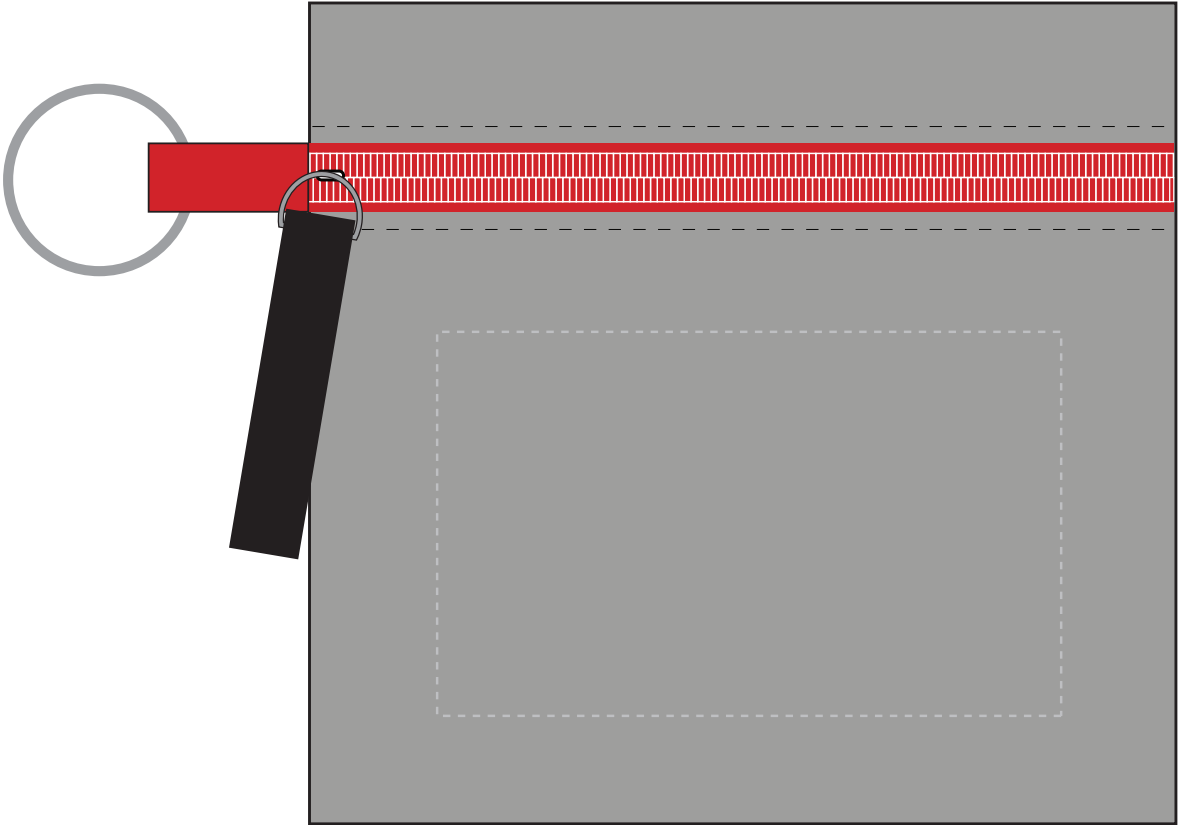

ITEM #FA171

Screen Print

Imprint area: 3.25" W x 2" H