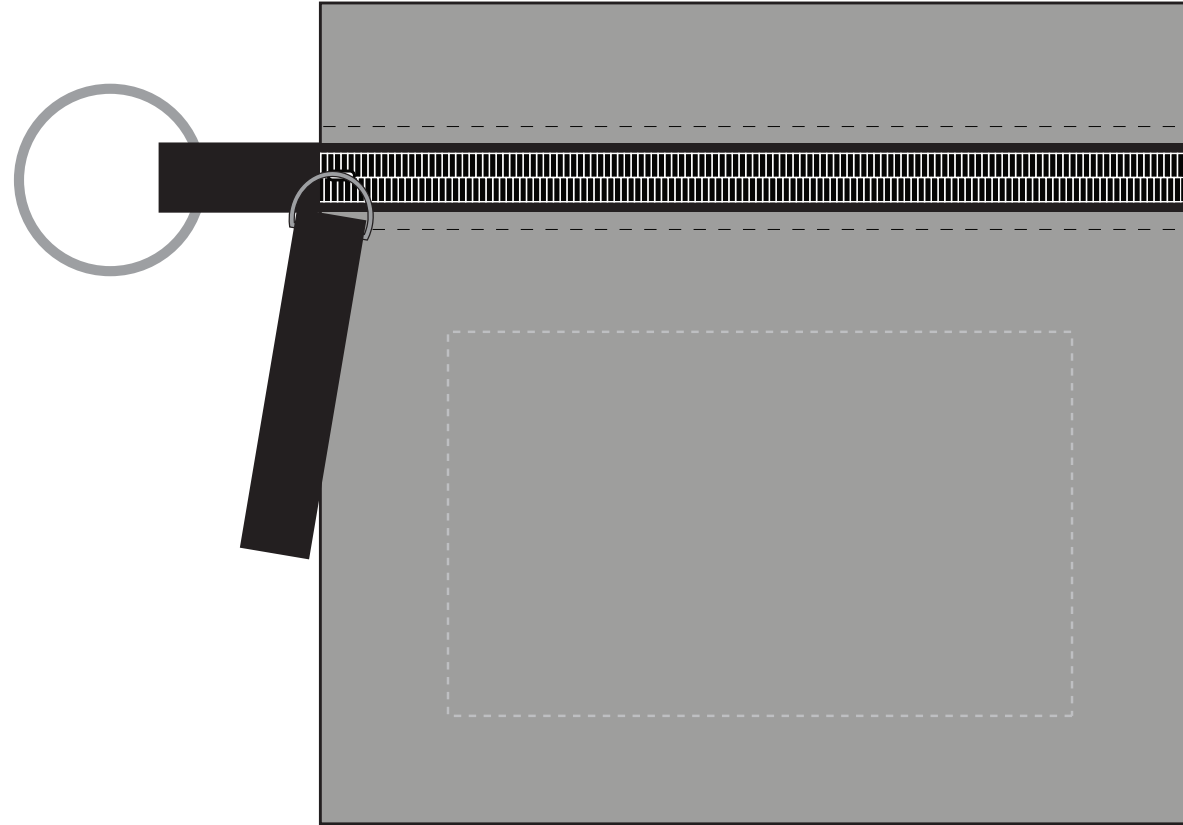

ITEM #FA170

Screen Print

Imprint area: 3.25" W x 2" H