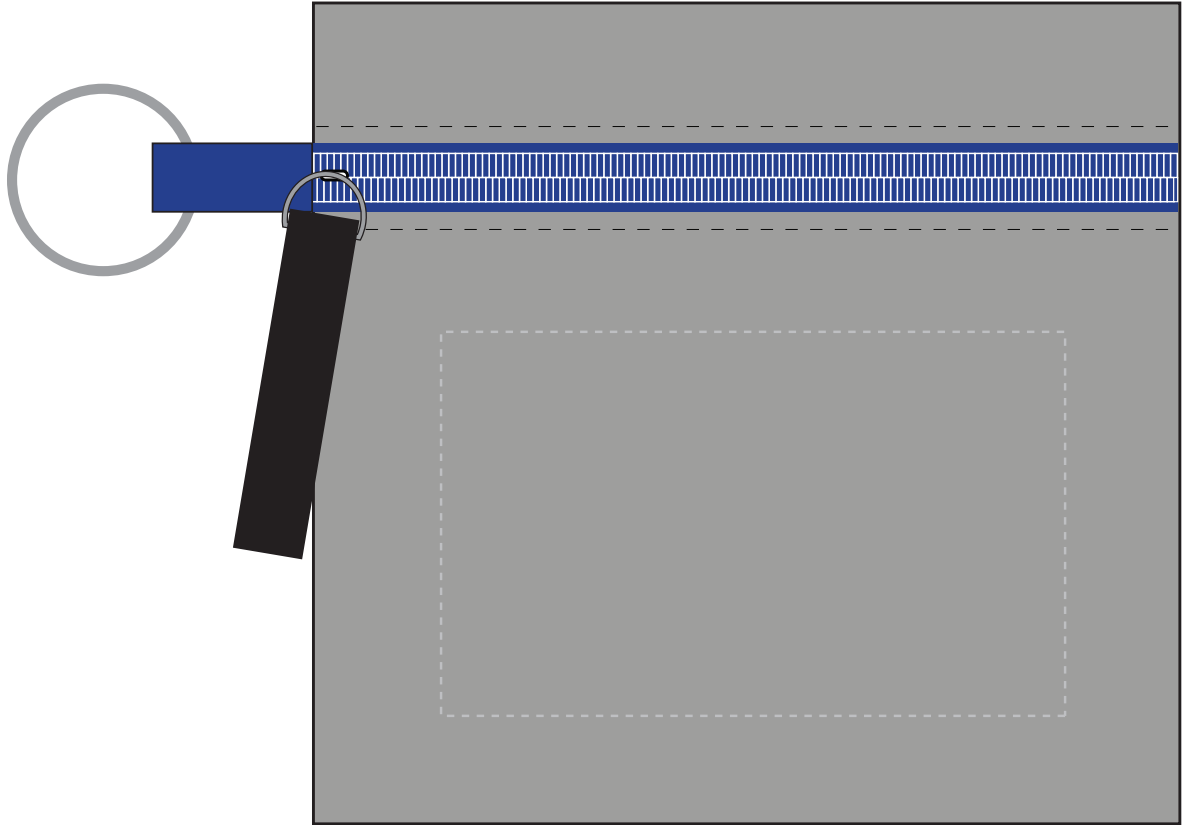

ITEM #FA170

Screen Print

Imprint area: 3.25" W x 2" H