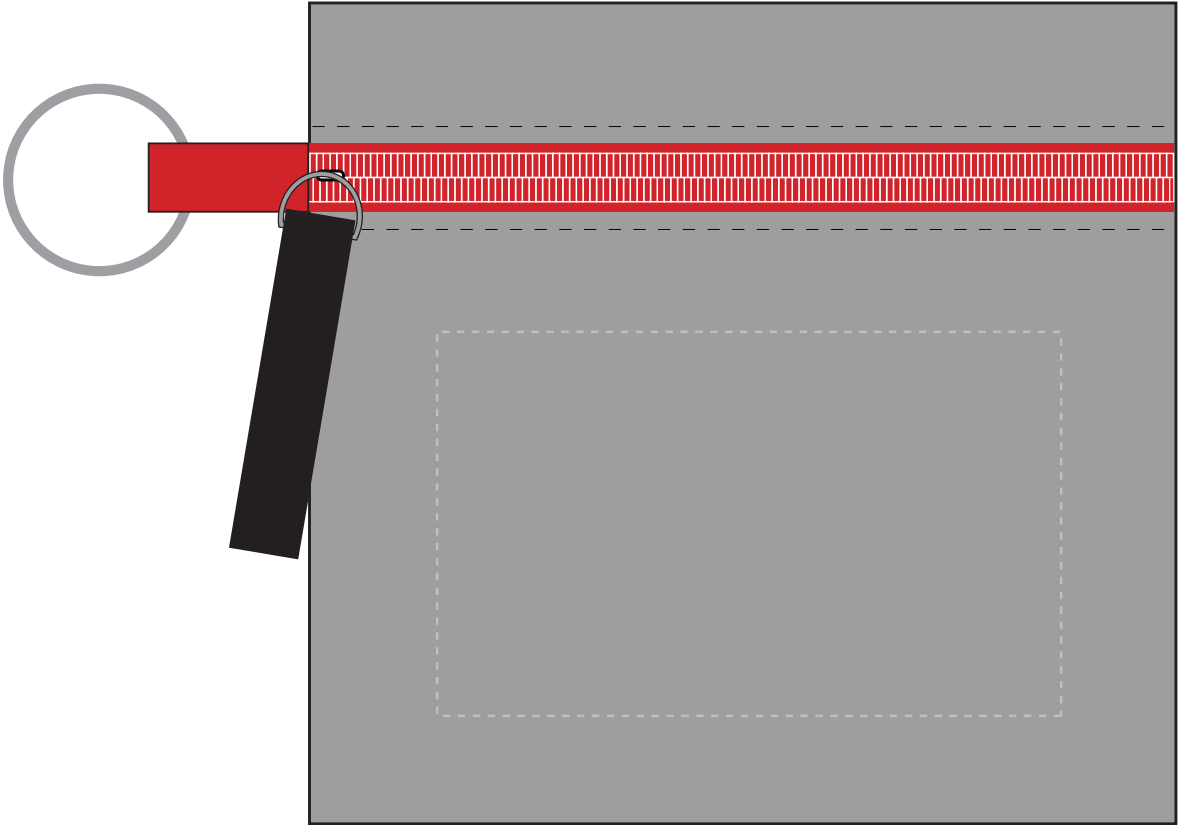

ITEM #FA170

Screen Print

Imprint area: 3.25" W x 2" H