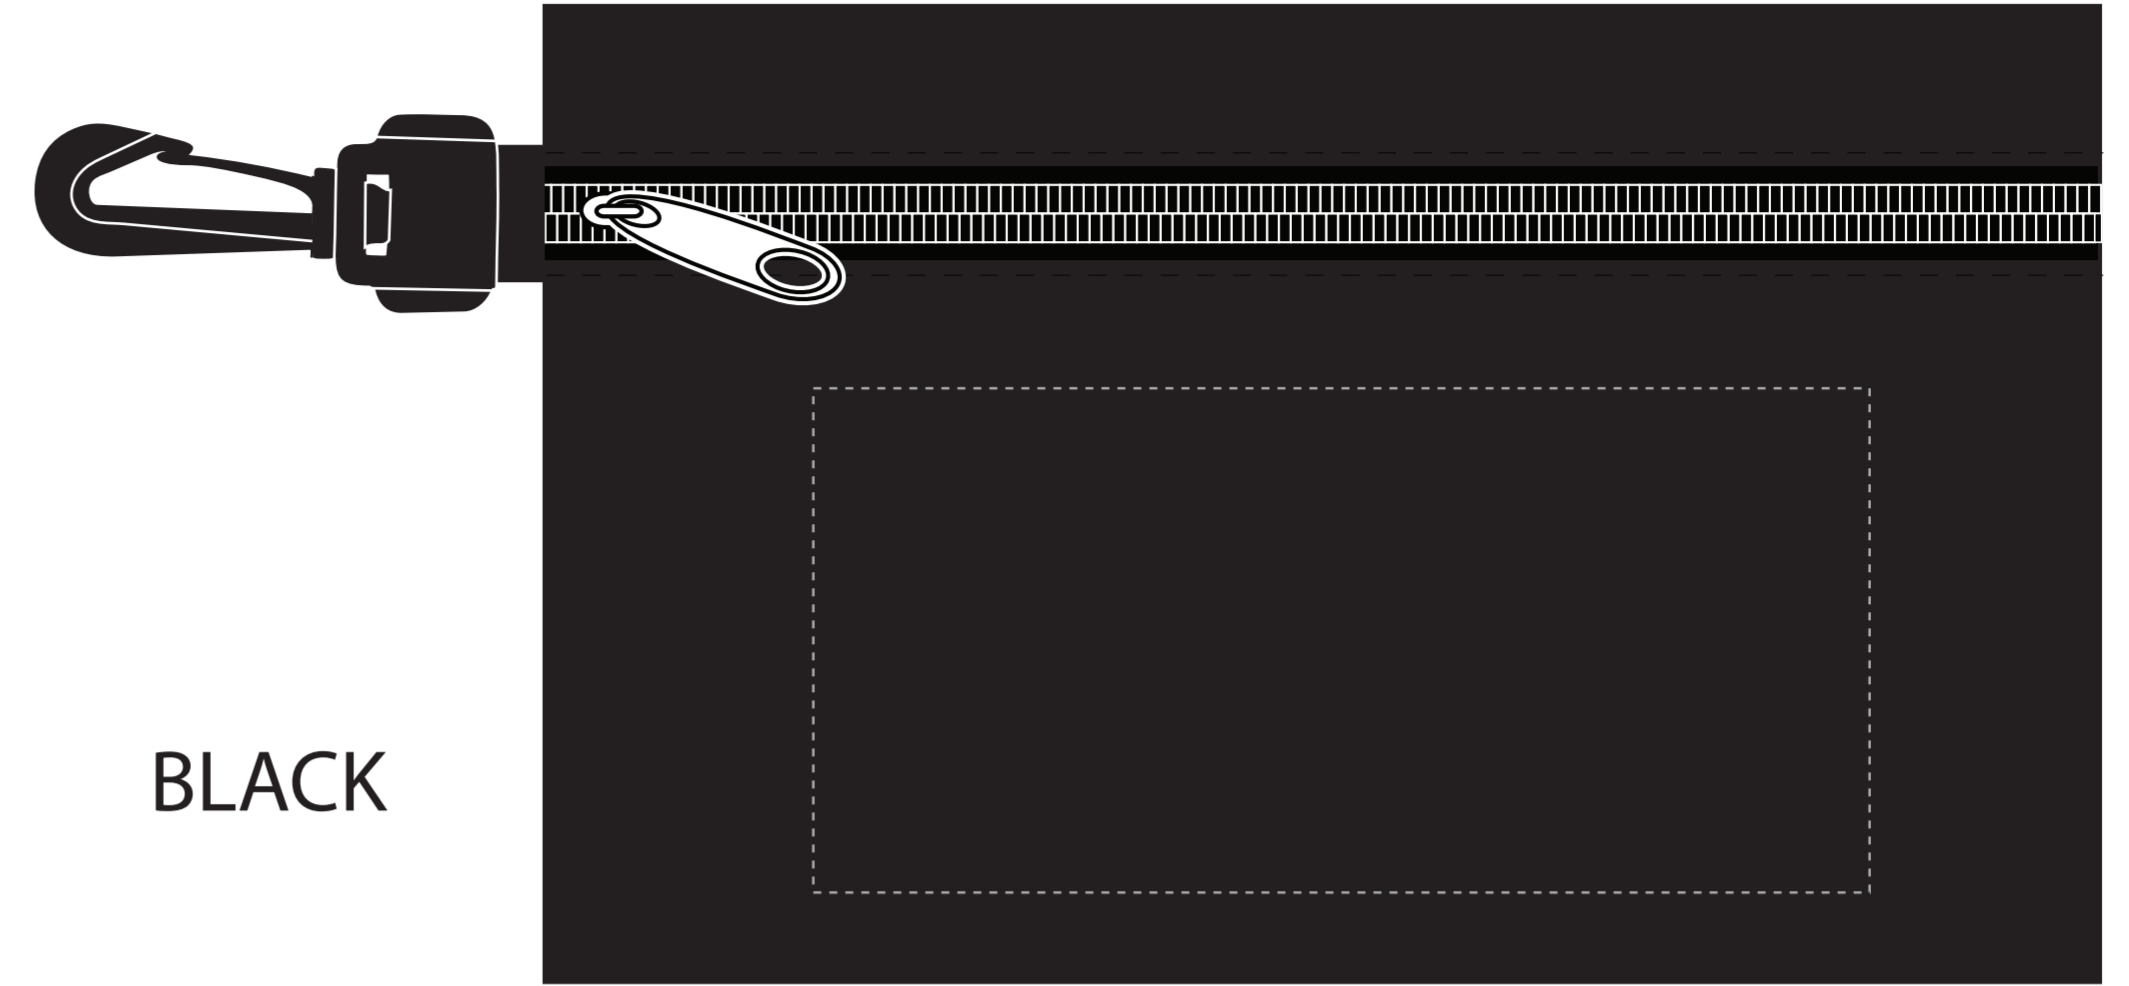

ITEM# FA130

Screen Print

CLEAR

BLACK

BLUE

LIME

RED

Imprint Size: 5-1/2" x 2-5/8"