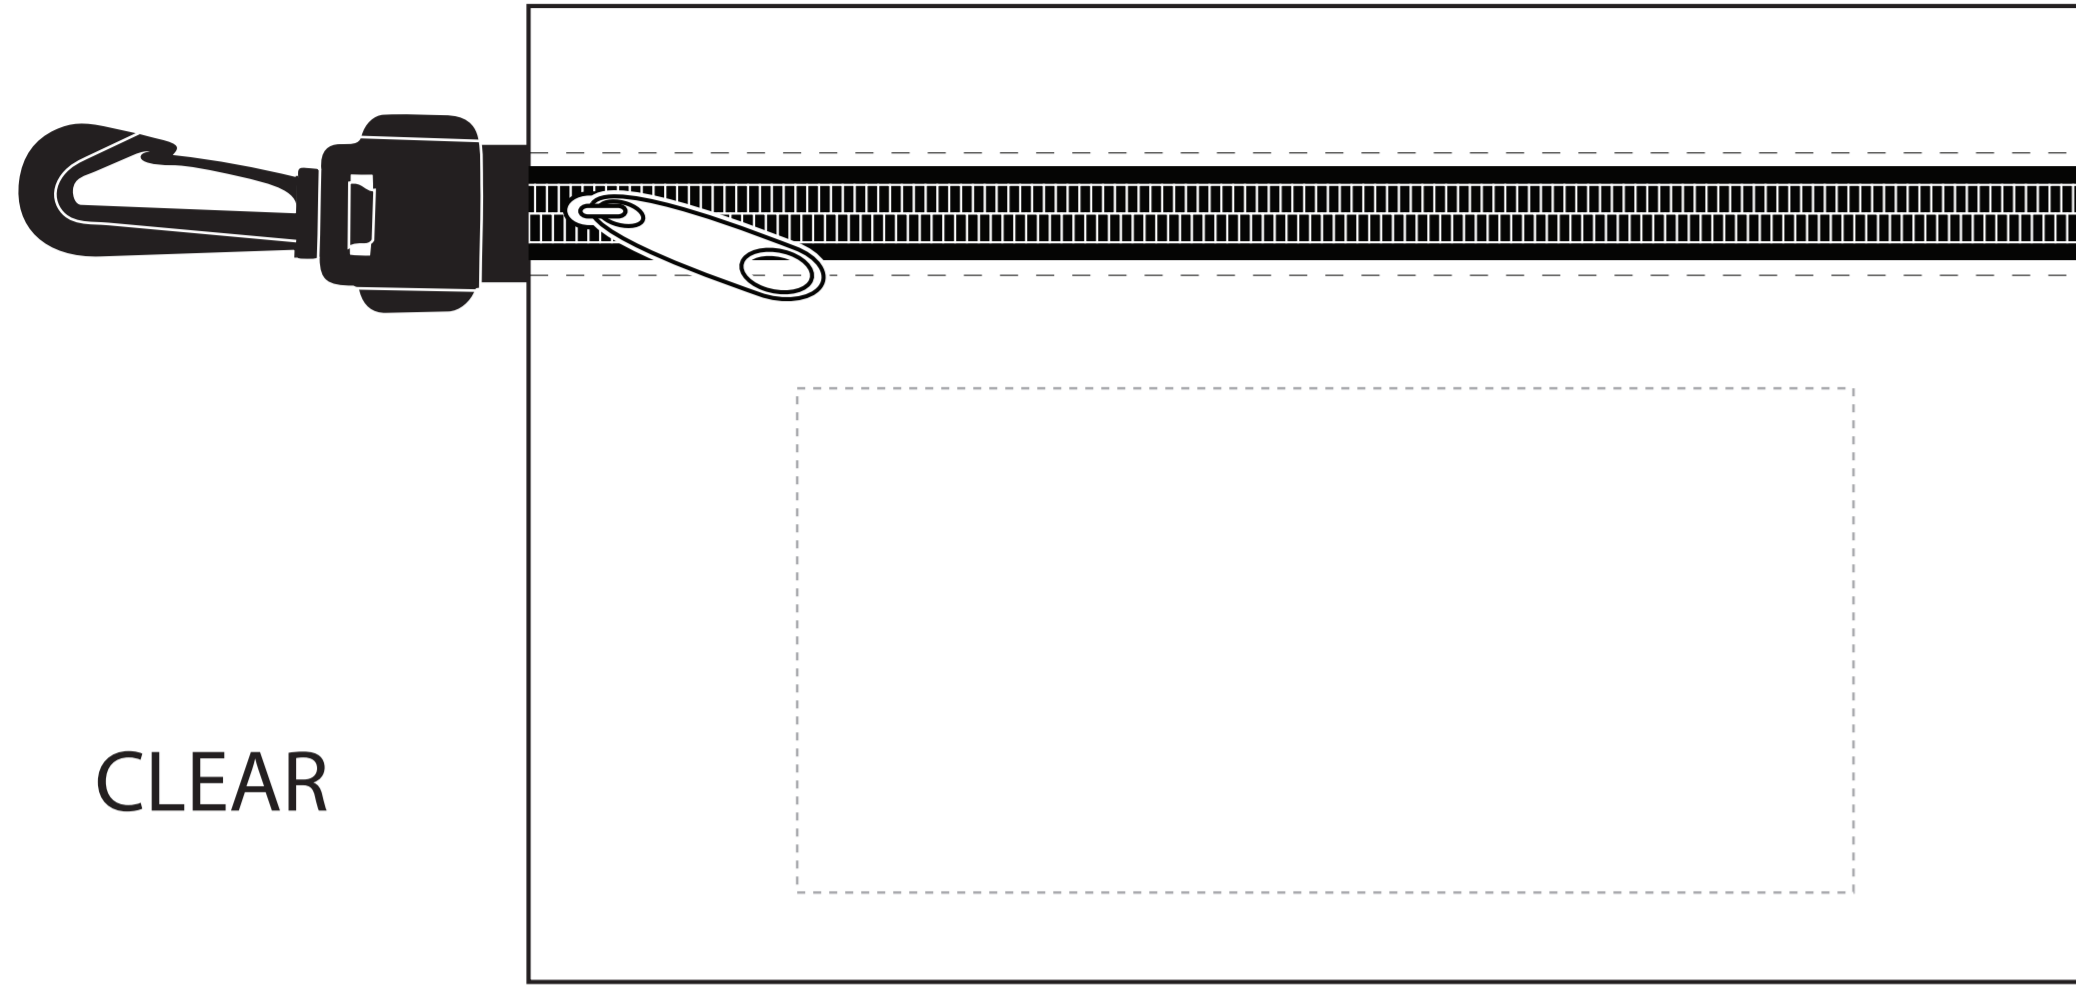

ITEM# FA130

Screen Print

CLEAR

BLACK

BLUE

LIME

RED

Imprint Size: 5-1/2" x 2-5/8"