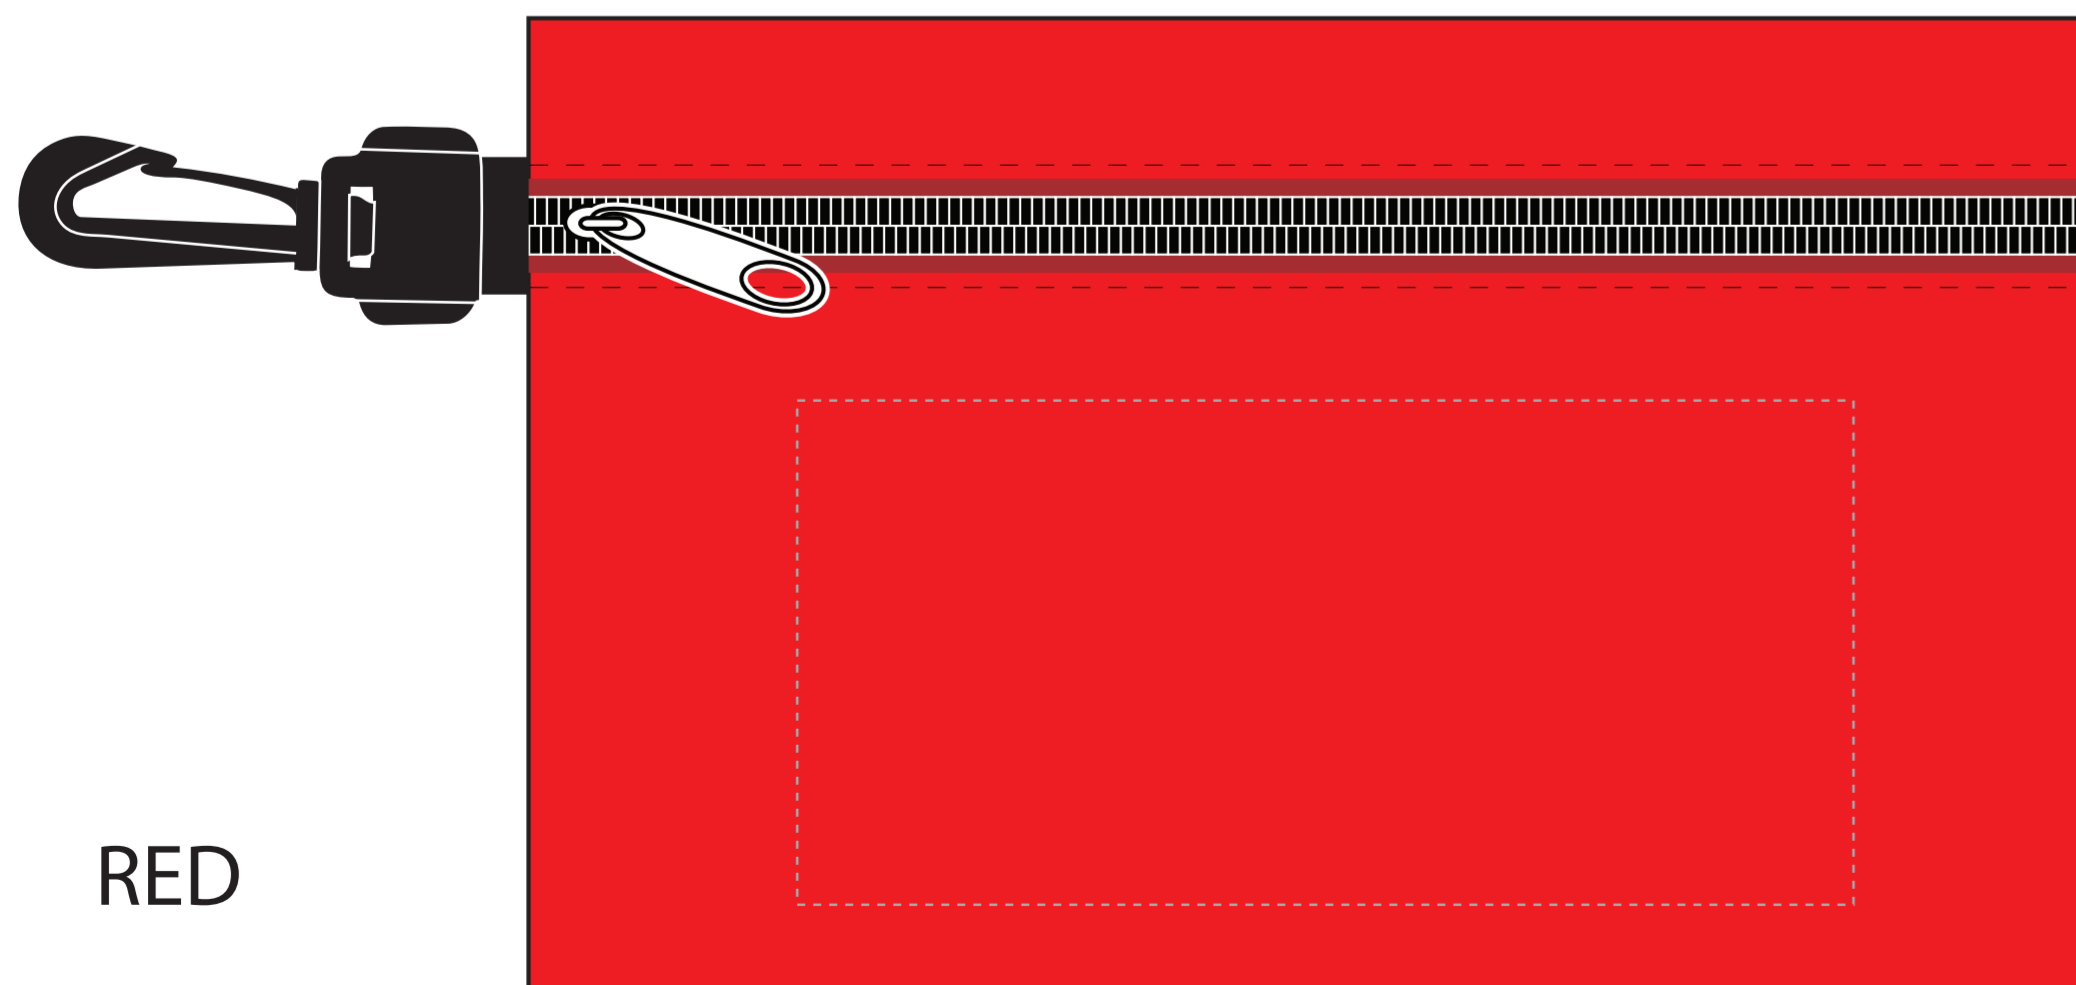

ITEM# FA130

Screen Print

CLEAR

BLACK

BLUE

LIME

RED

Imprint Size: 5-1/2" x 2-5/8"