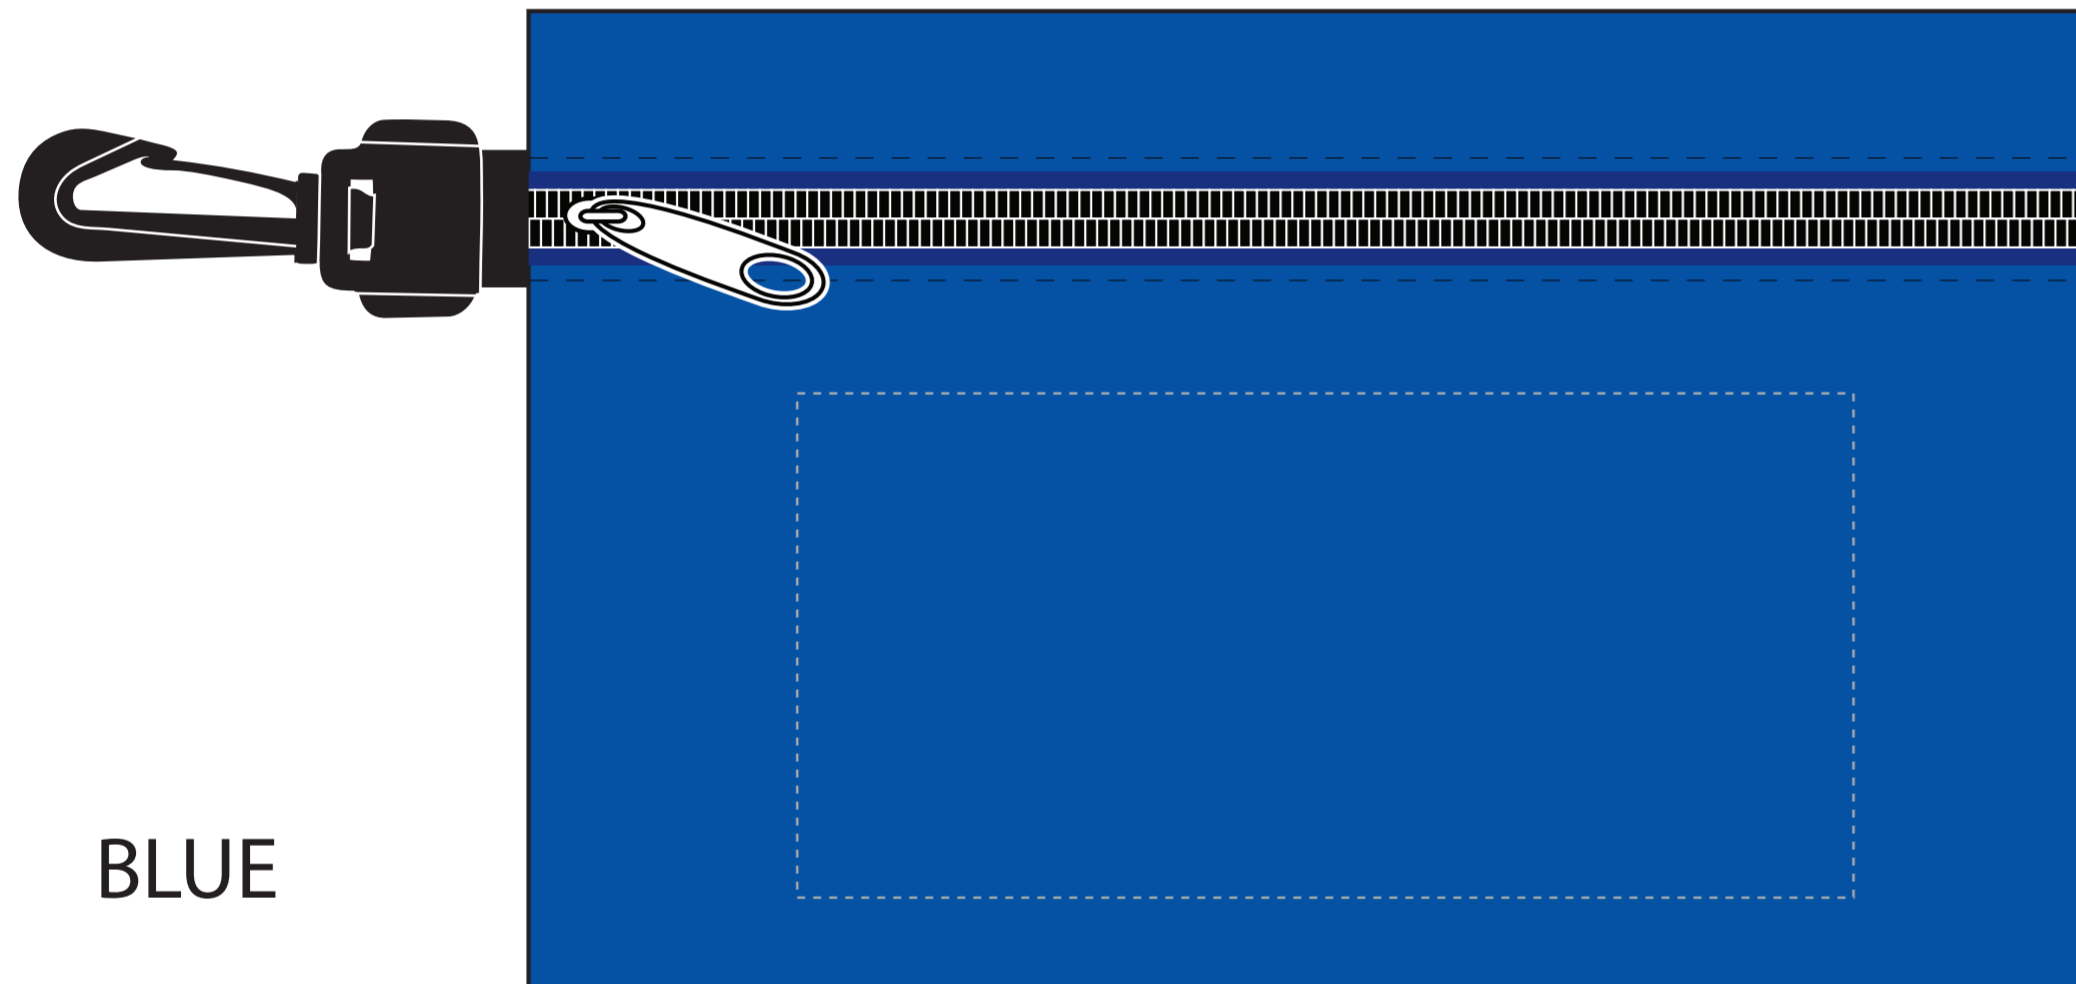

ITEM# FA130

Screen Print

CLEAR

BLACK

BLUE

LIME

RED

Imprint Size: 5-1/2" x 2-5/8"