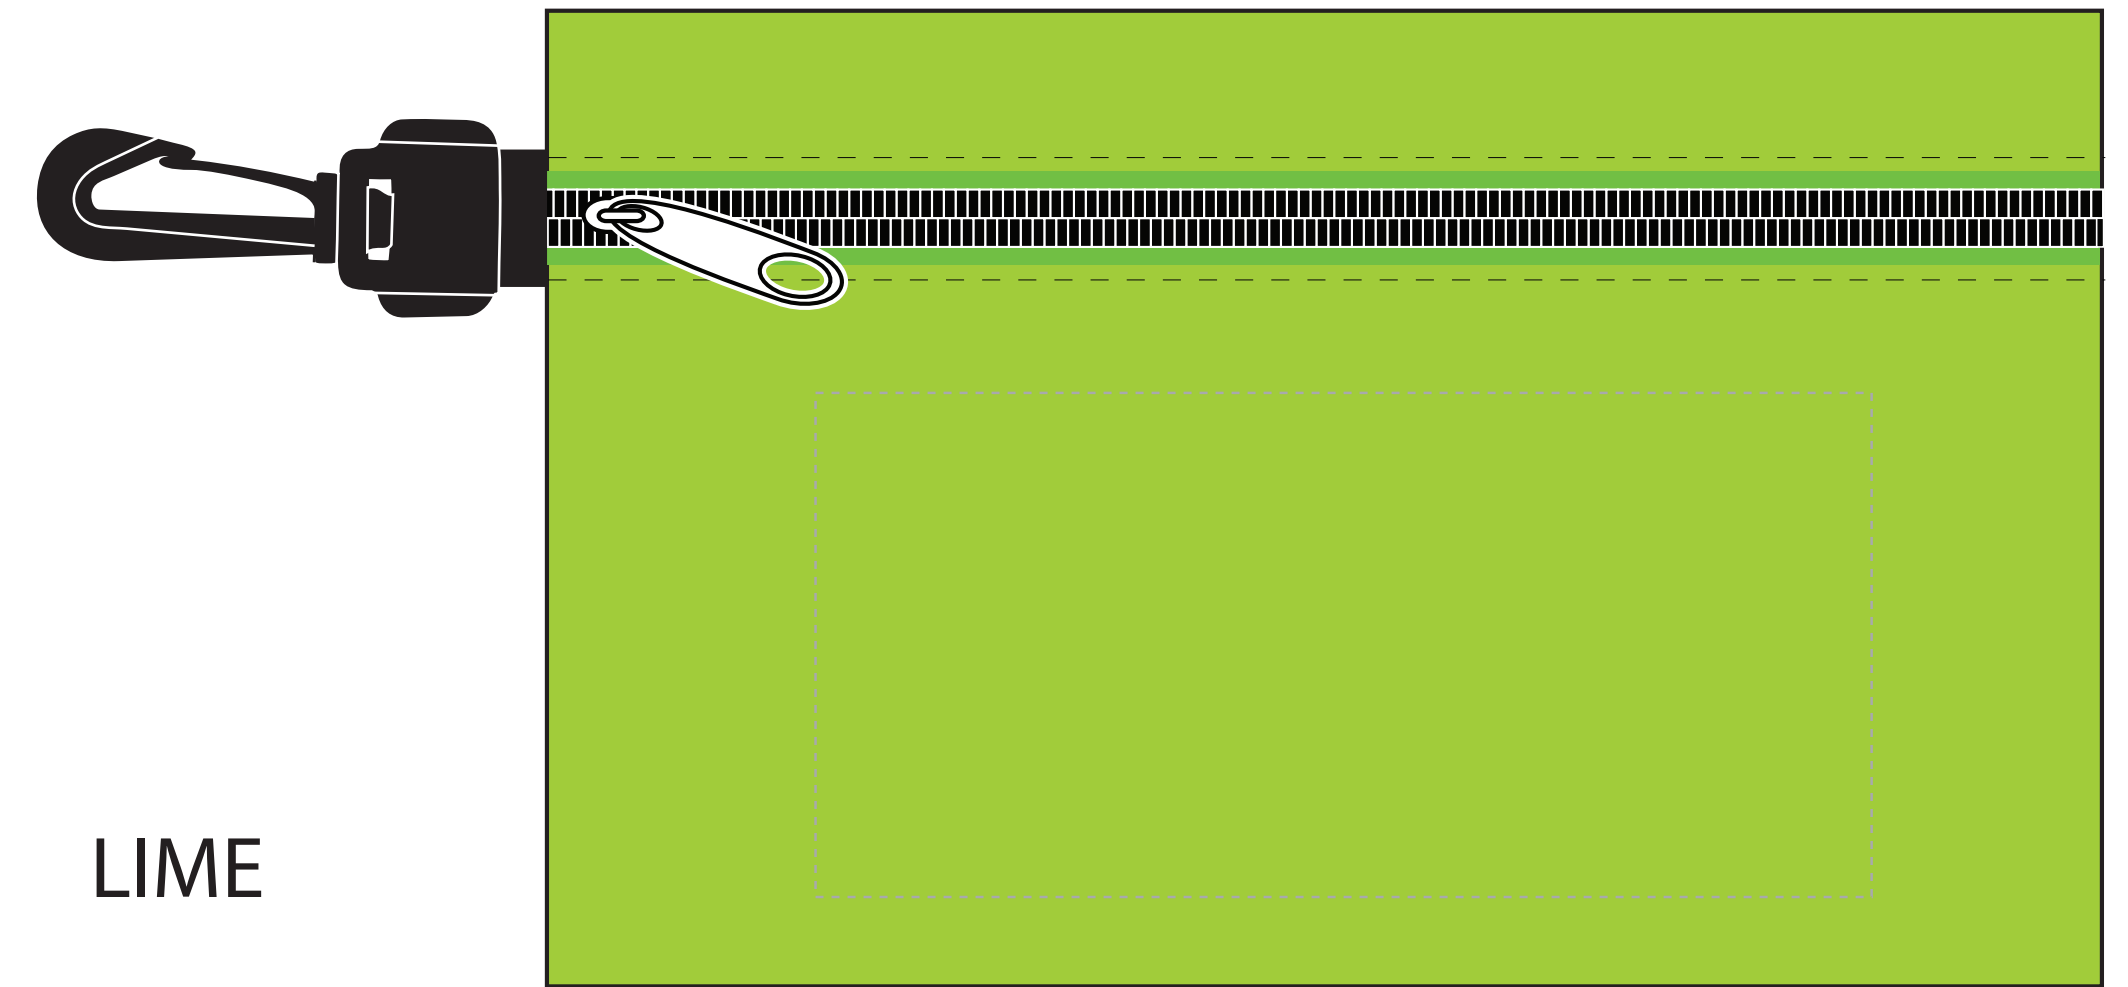

ITEM# FA128

Screen Print

CLEAR

BLACK

BLUE

LIME

RED

Imprint Size: 5-1/2" x 2-5/8"