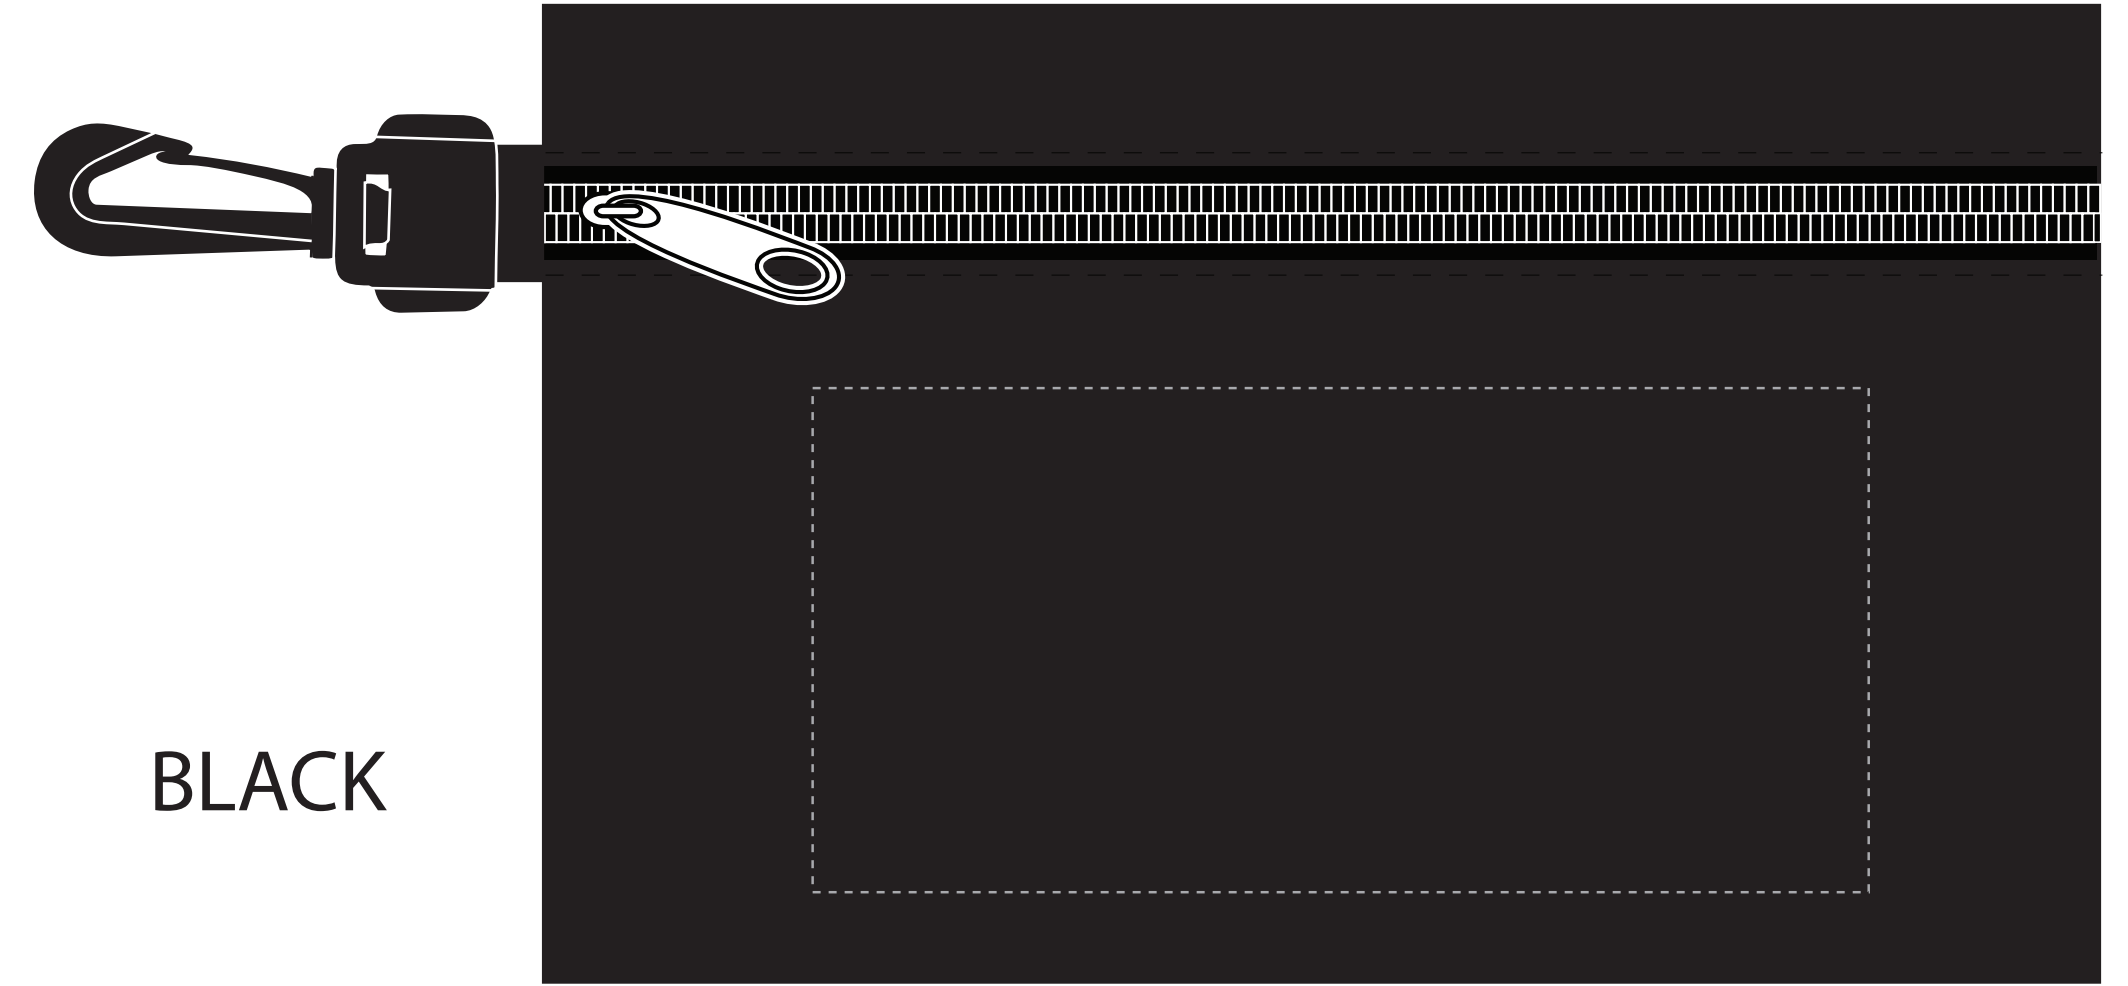

ITEM# FA128

Screen Print

CLEAR

BLACK

BLUE

LIME

RED

Imprint Size: 5-1/2" x 2-5/8"