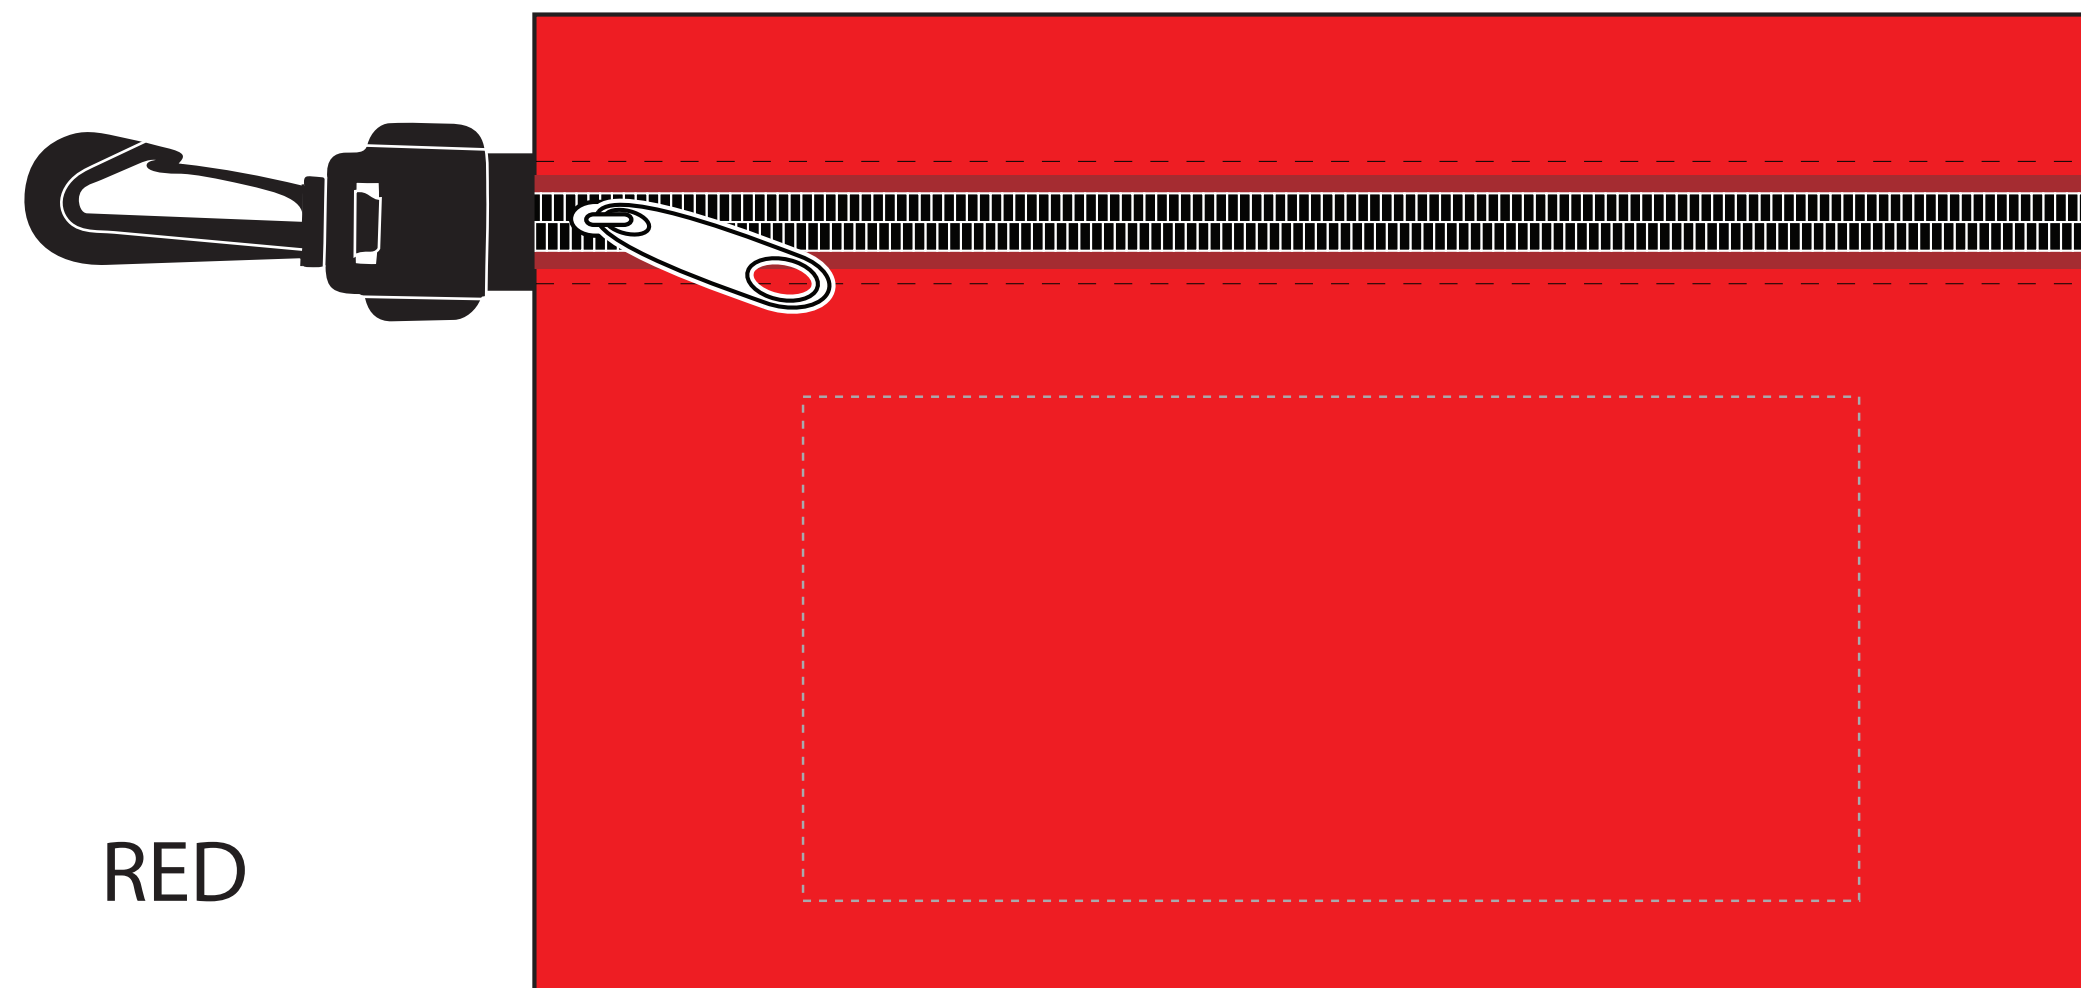

ITEM# FA128

Screen Print

CLEAR

BLACK

BLUE

LIME

RED

Imprint Size: 5-1/2" x 2-5/8"