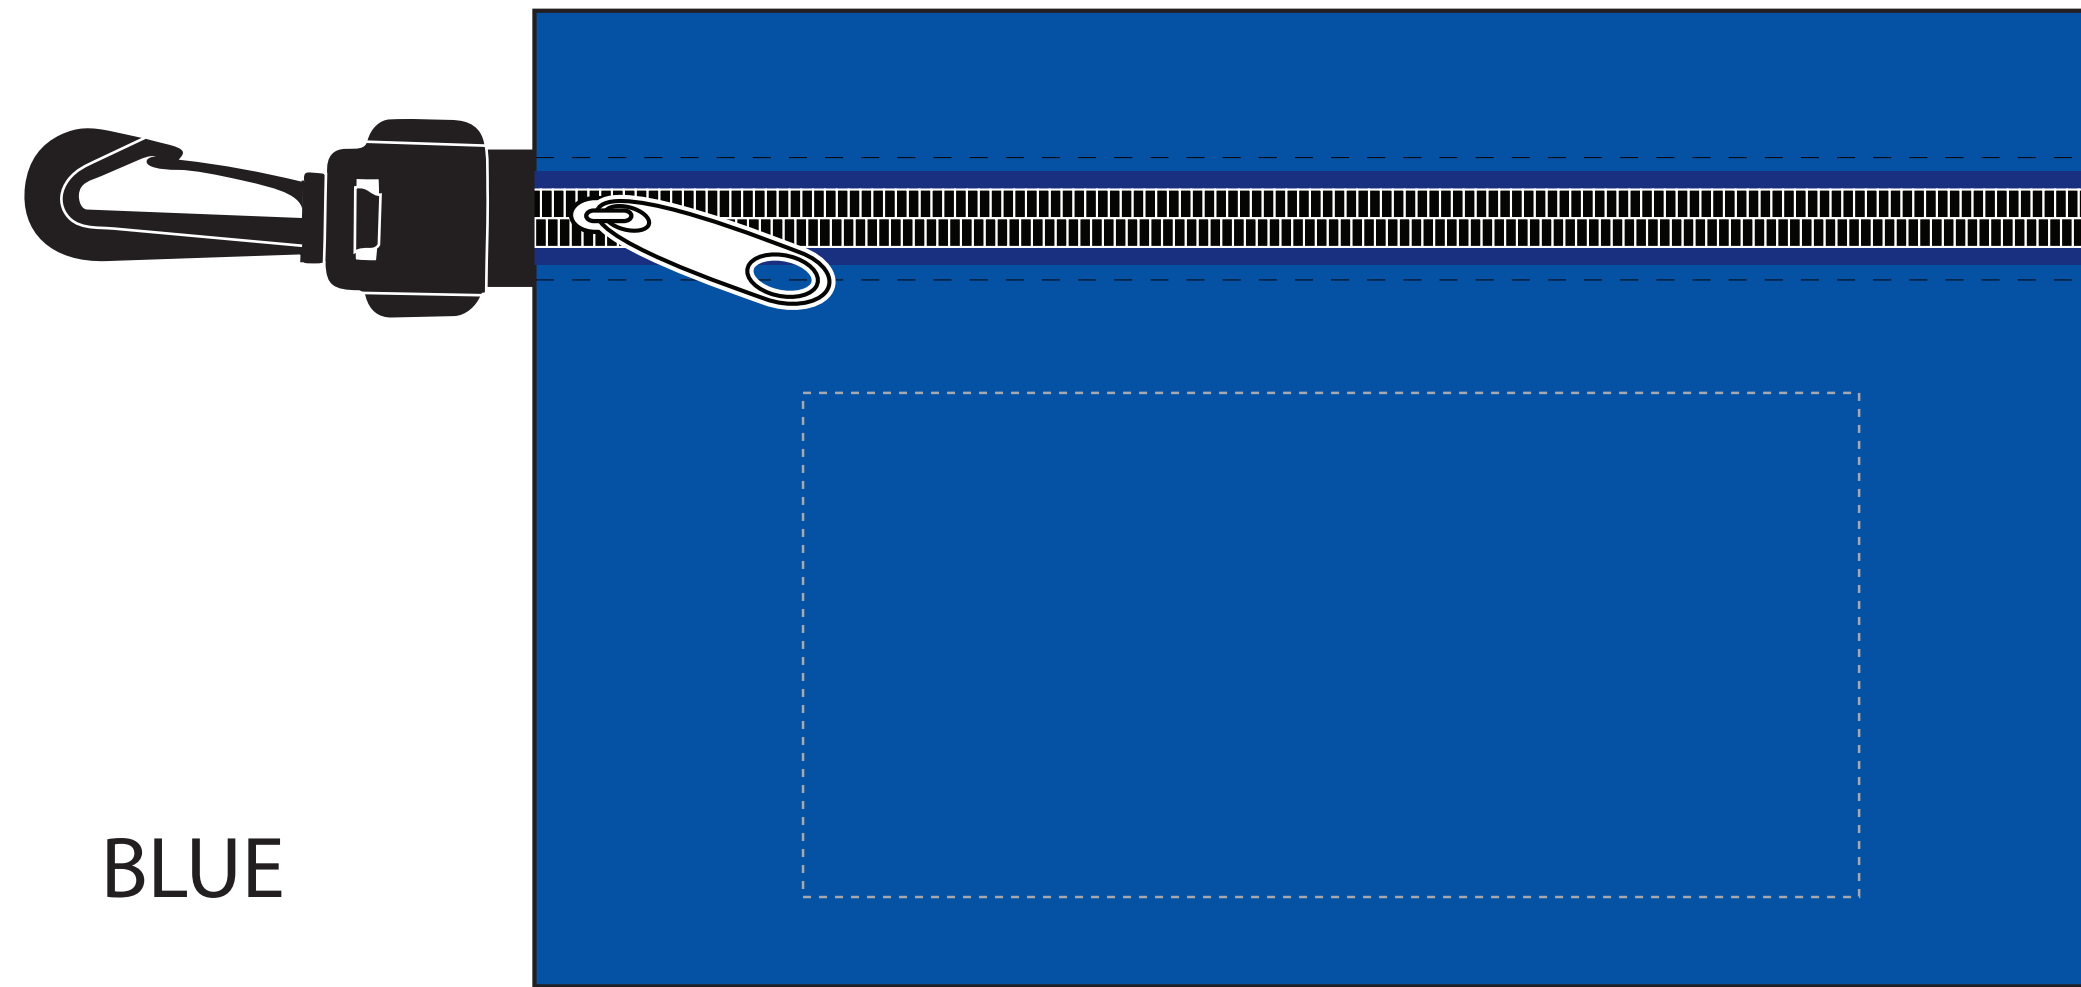

ITEM# FA128

Screen Print

CLEAR

BLACK

BLUE

LIME

RED

Imprint Size: 5-1/2" x 2-5/8"