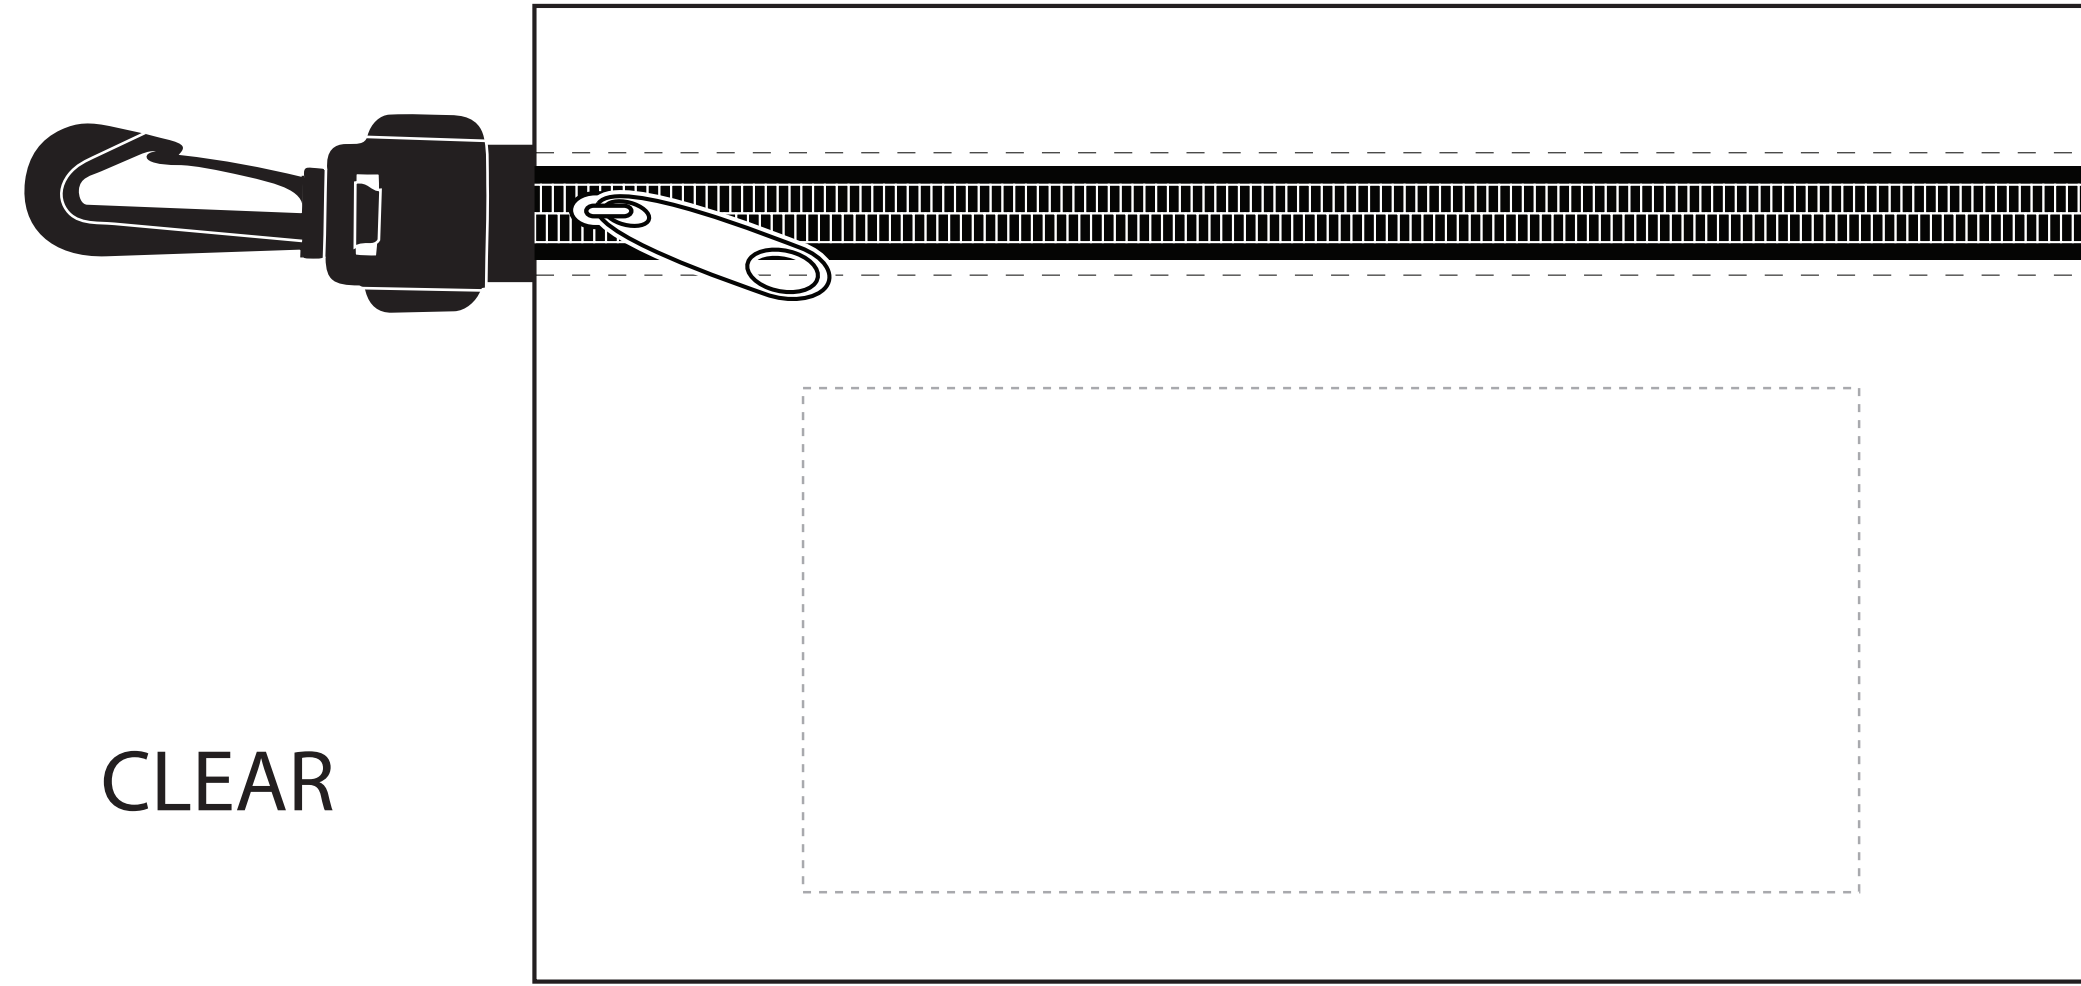

ITEM# FA128

Screen Print

CLEAR

BLACK

BLUE

LIME

RED

Imprint Size: 5-1/2" x 2-5/8"