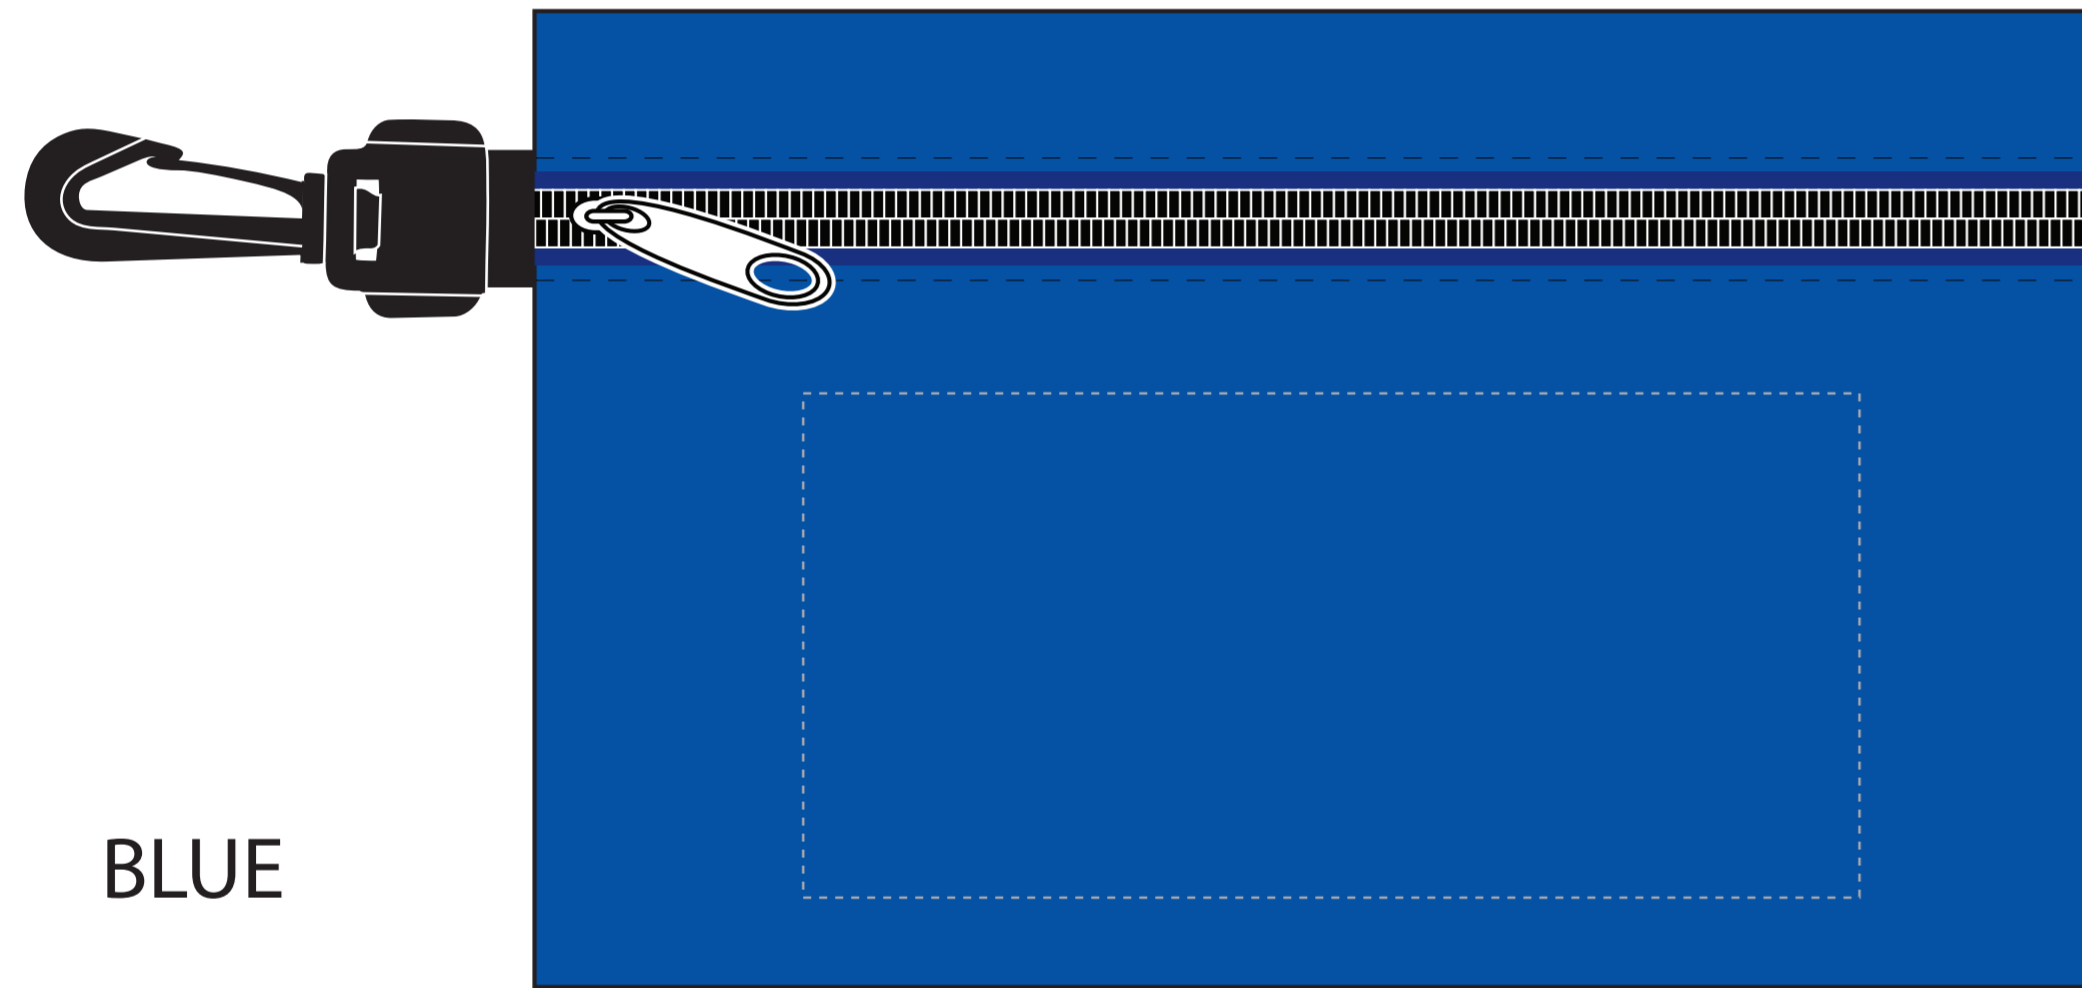

ITEM# FA127

Screen Print

CLEAR

BLACK

BLUE

LIME

RED

Imprint Size: 5-1/2" x 2-5/8"