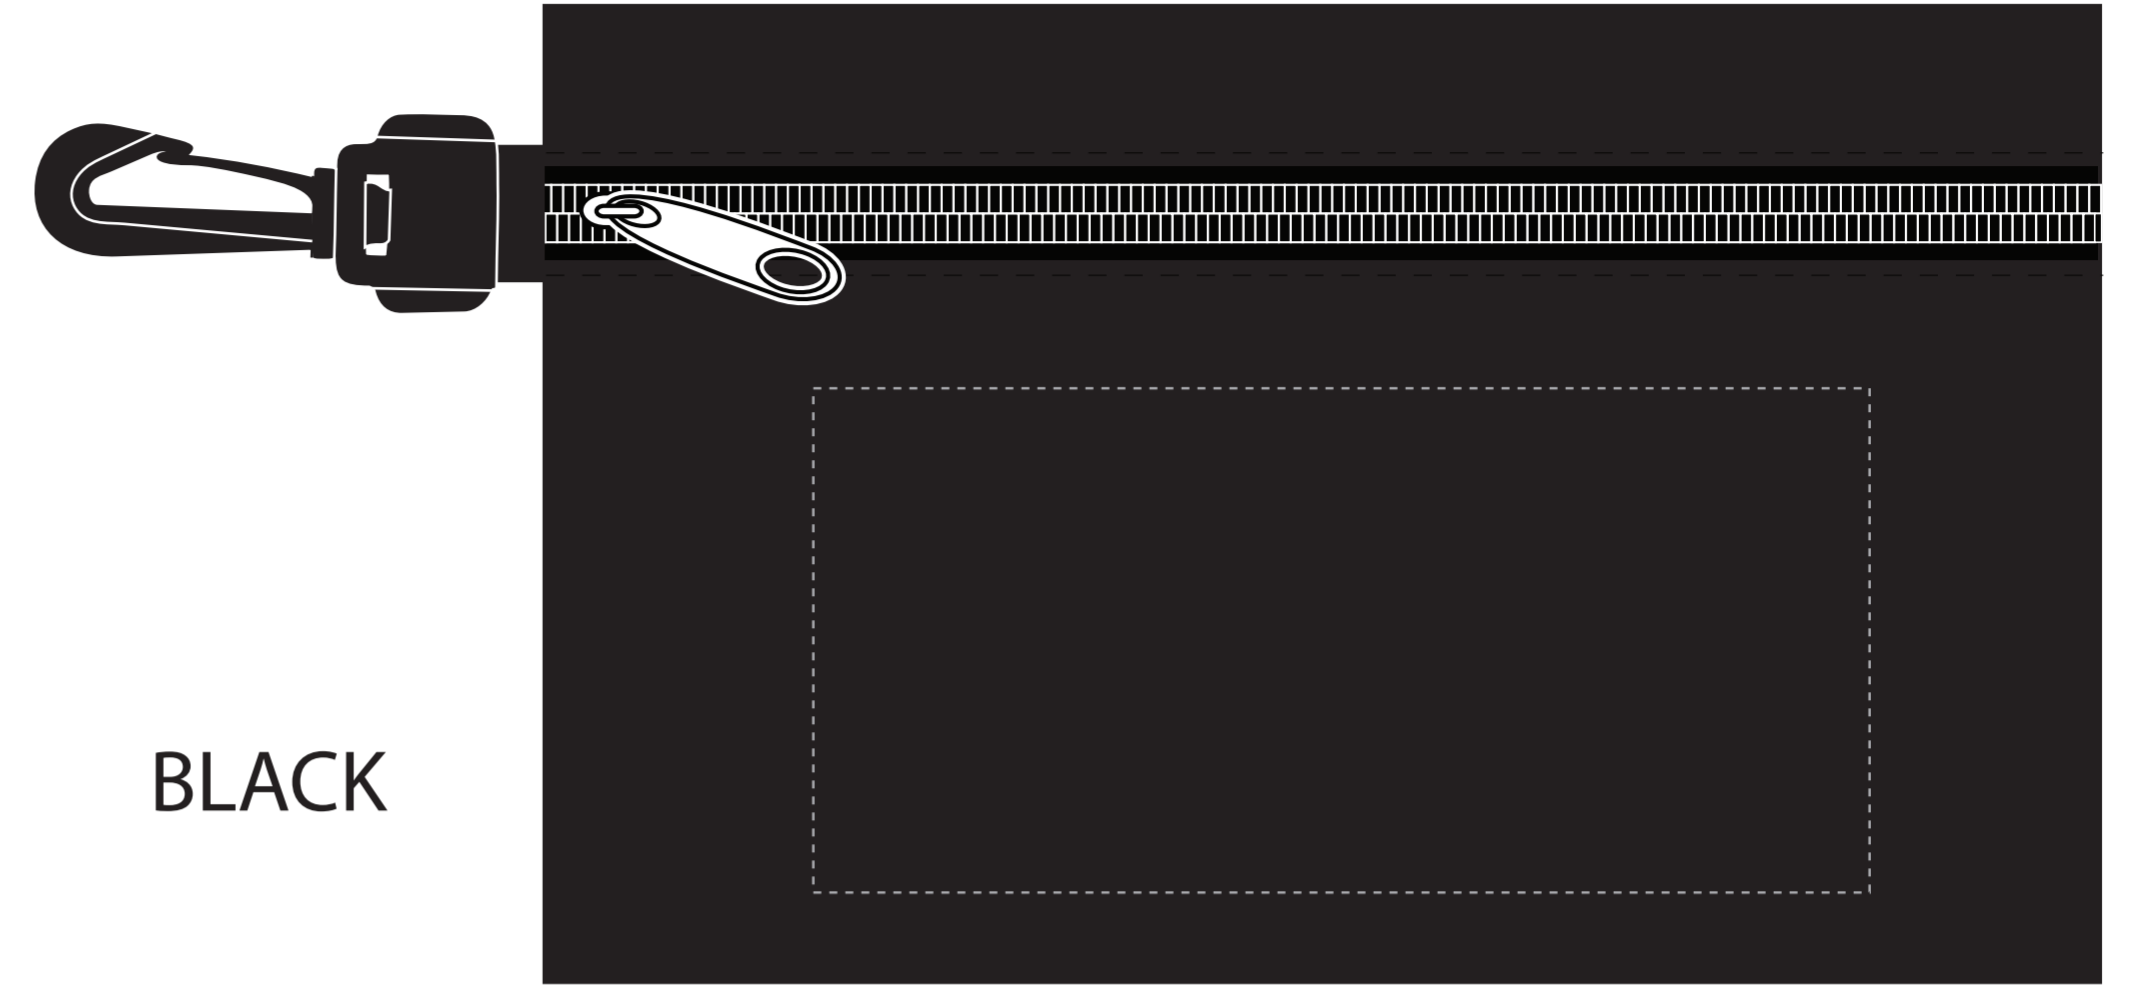

ITEM# FA127

Screen Print

CLEAR

BLACK

BLUE

LIME

RED

Imprint Size: 5-1/2" x 2-5/8"