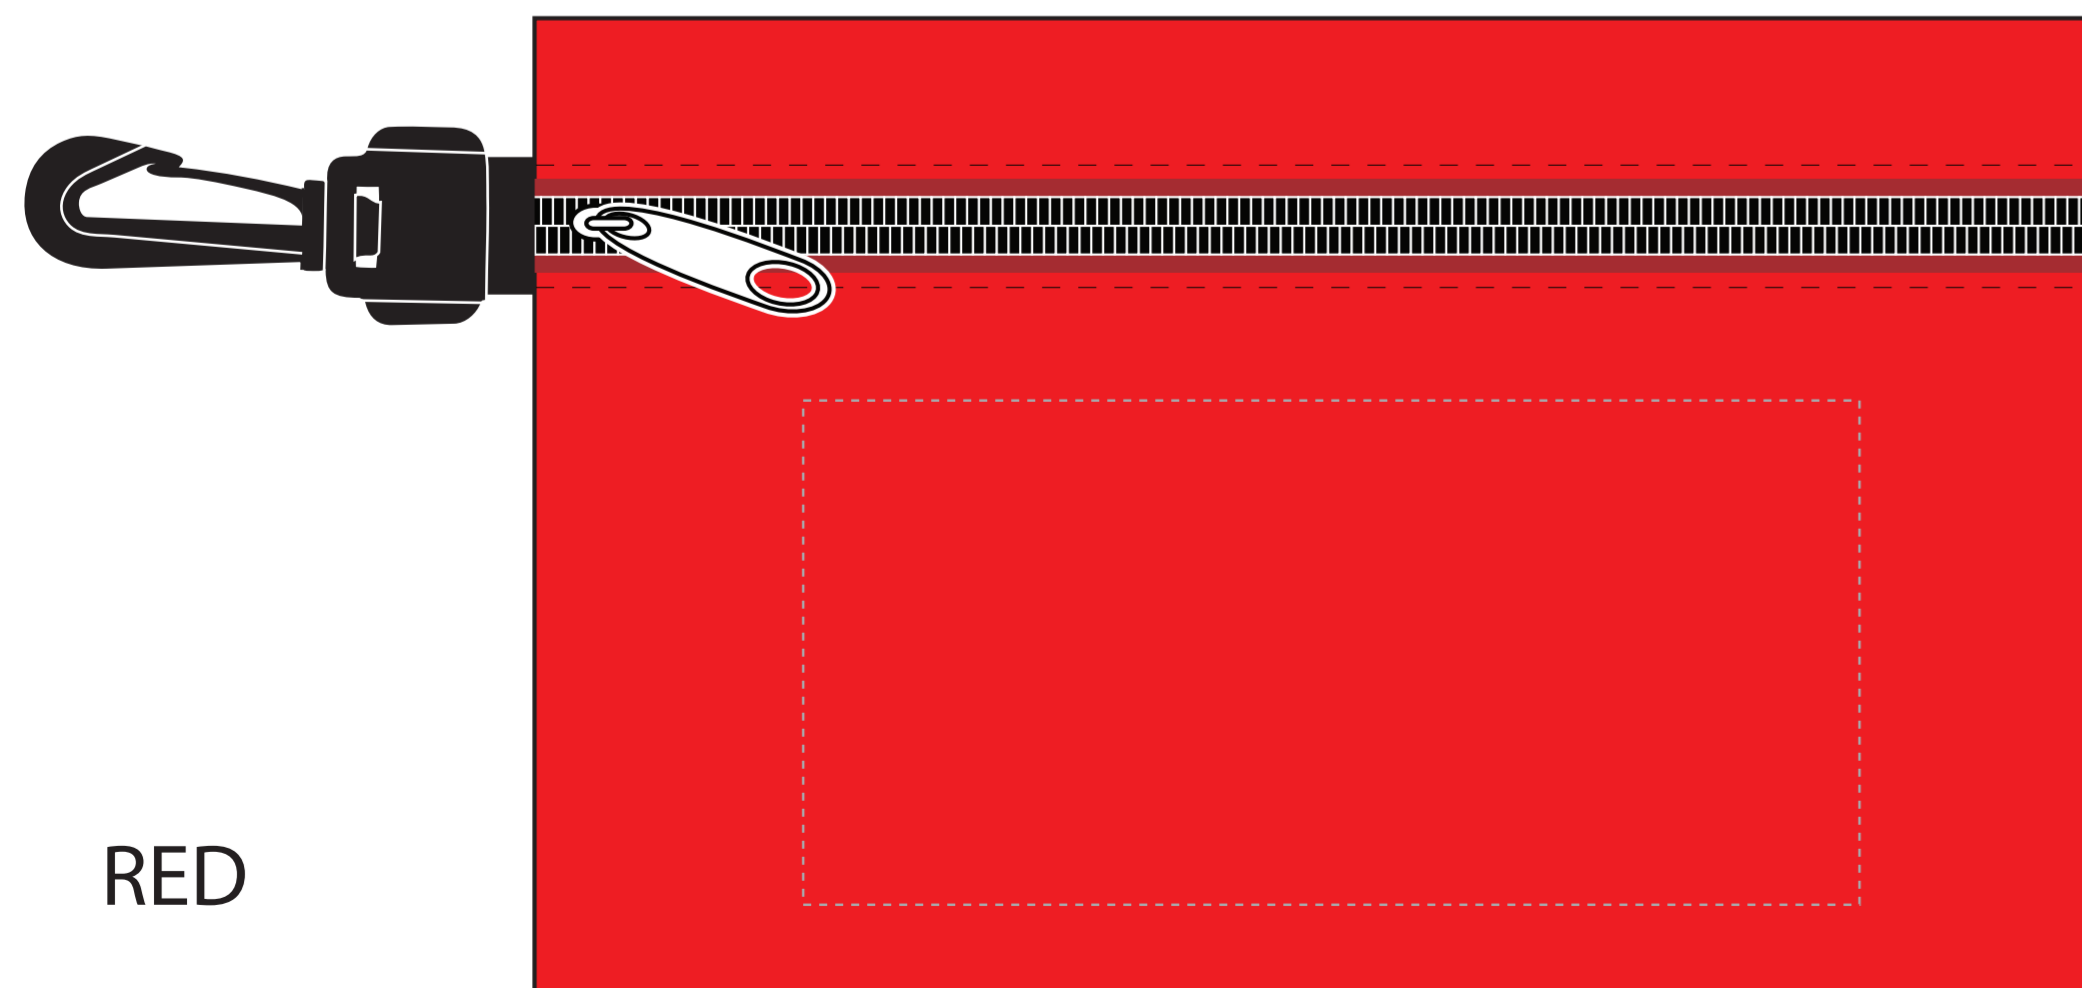

ITEM# FA127

Screen Print

CLEAR

BLACK

BLUE

LIME

RED

Imprint Size: 5-1/2" x 2-5/8"