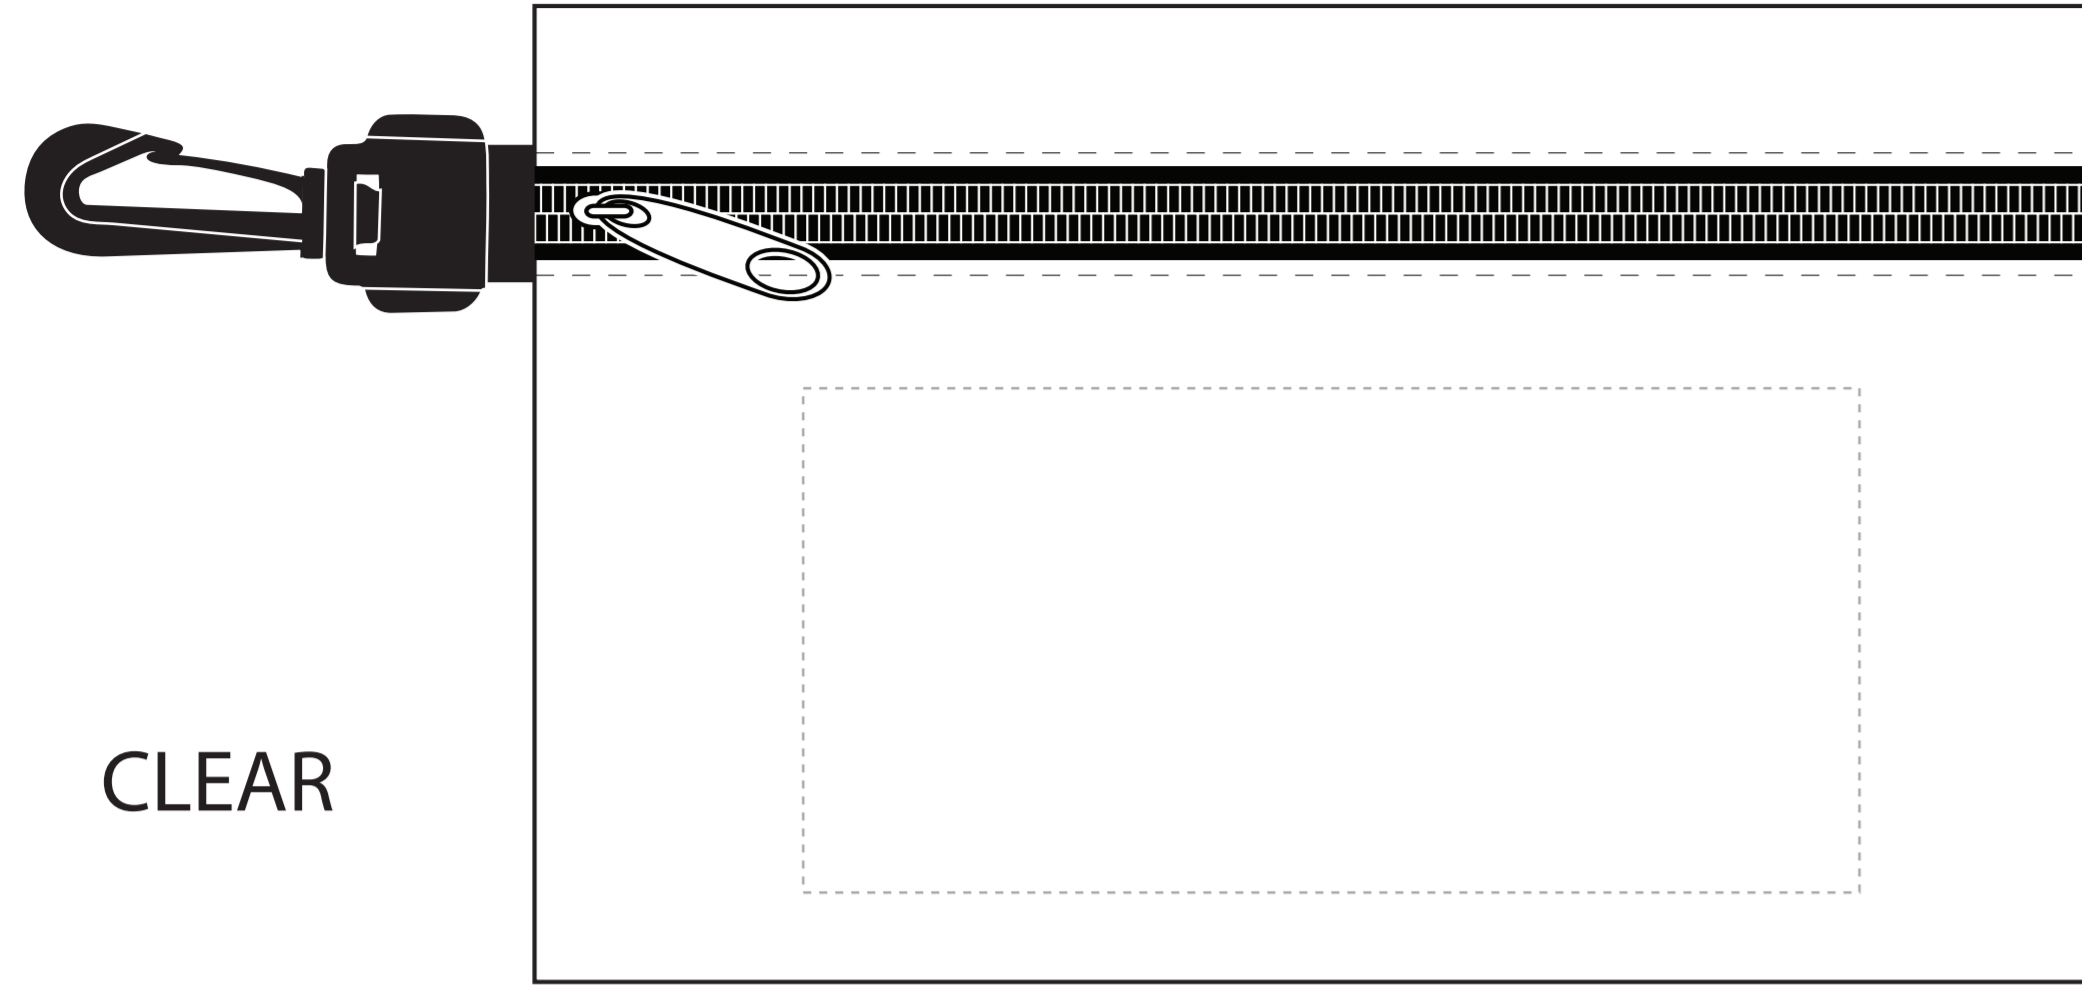

ITEM# FA127

Screen Print

CLEAR

BLACK

BLUE

LIME

RED

Imprint Size: 5-1/2" x 2-5/8"