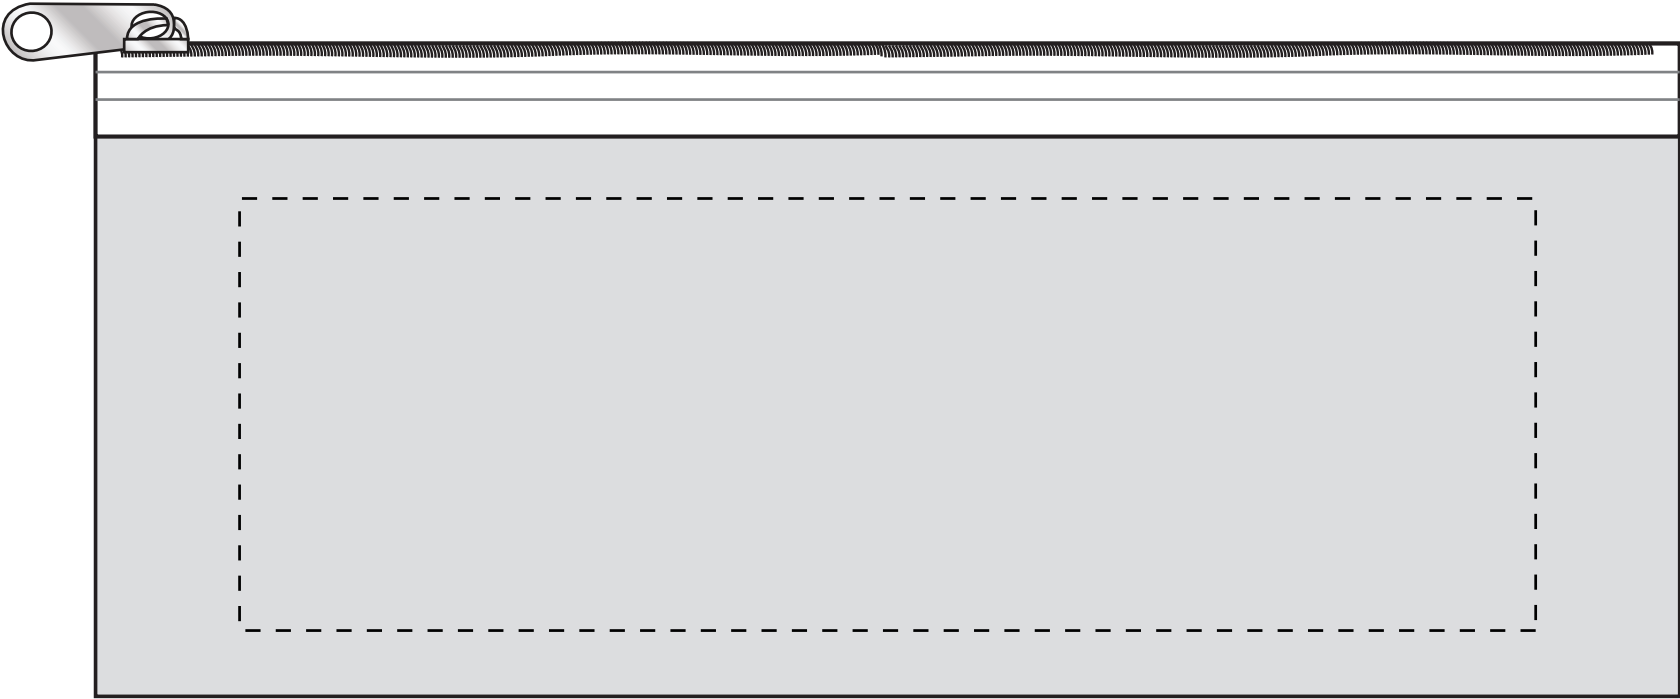

ITEM FA118

Screen Print

Imprint Area: 6-3/4" x 2-1/4"