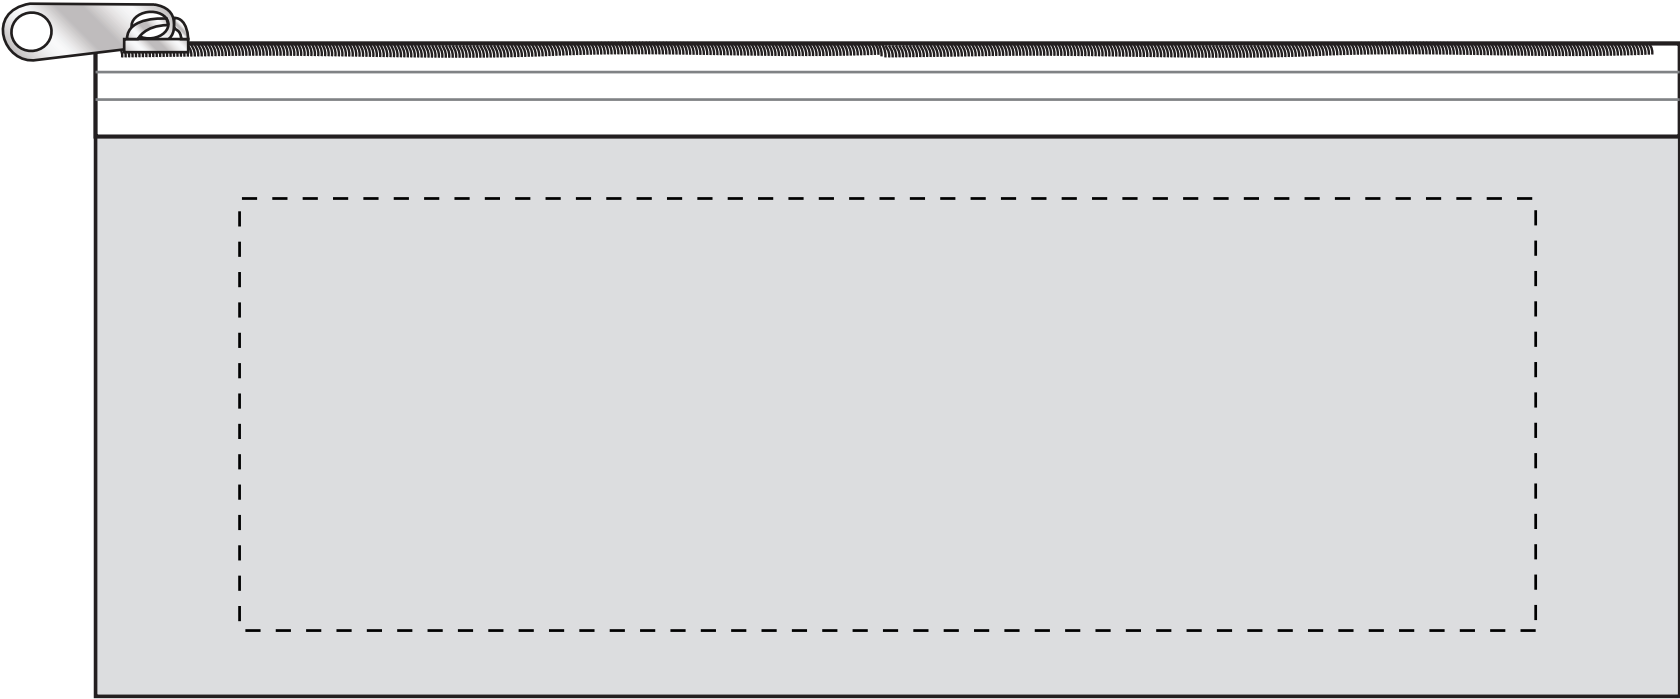

ITEM FA117

Screen Print

Imprint Area: 6-3/4" x 2-1/4"