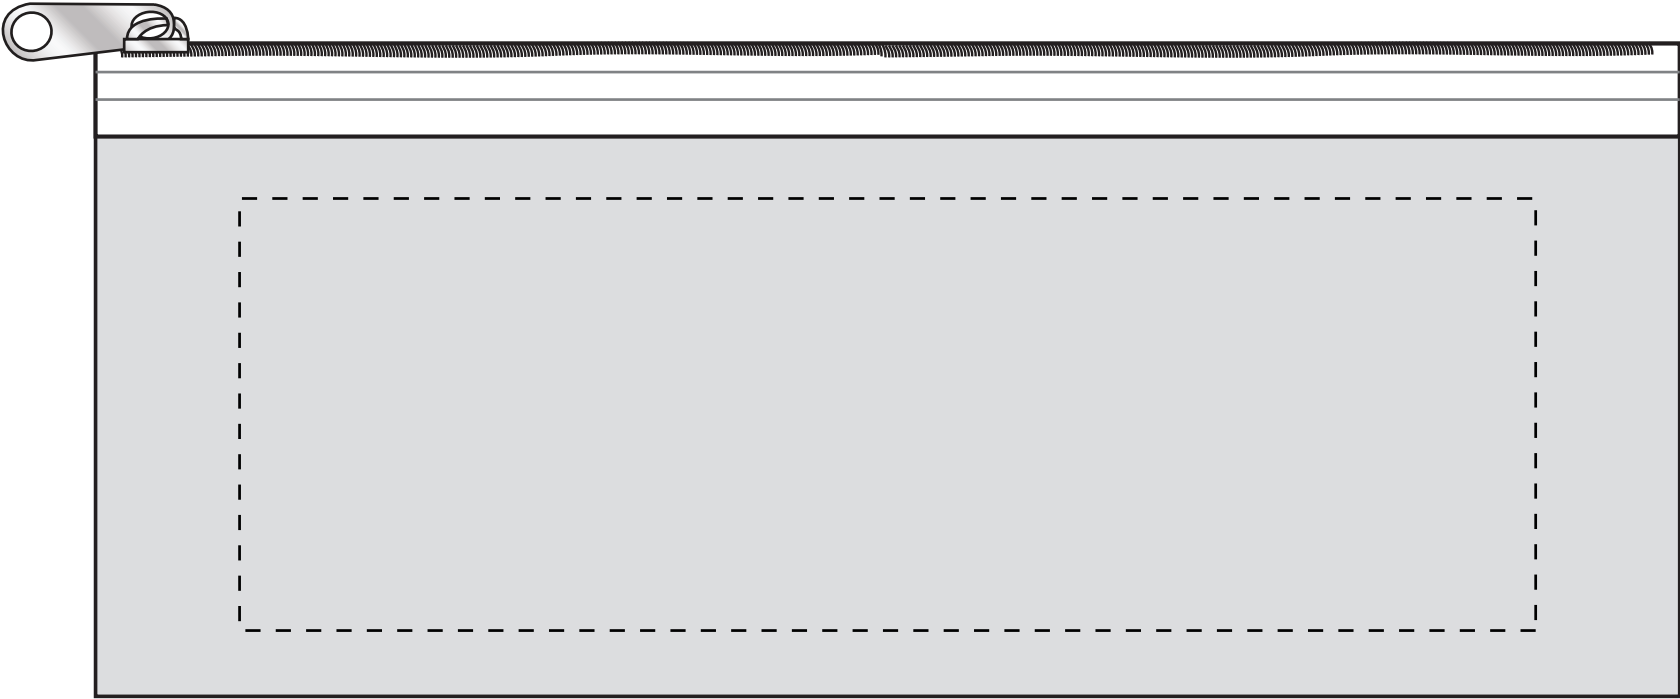

ITEM FA116

Screen Print

Imprint Area: 6-3/4" x 2-1/4"