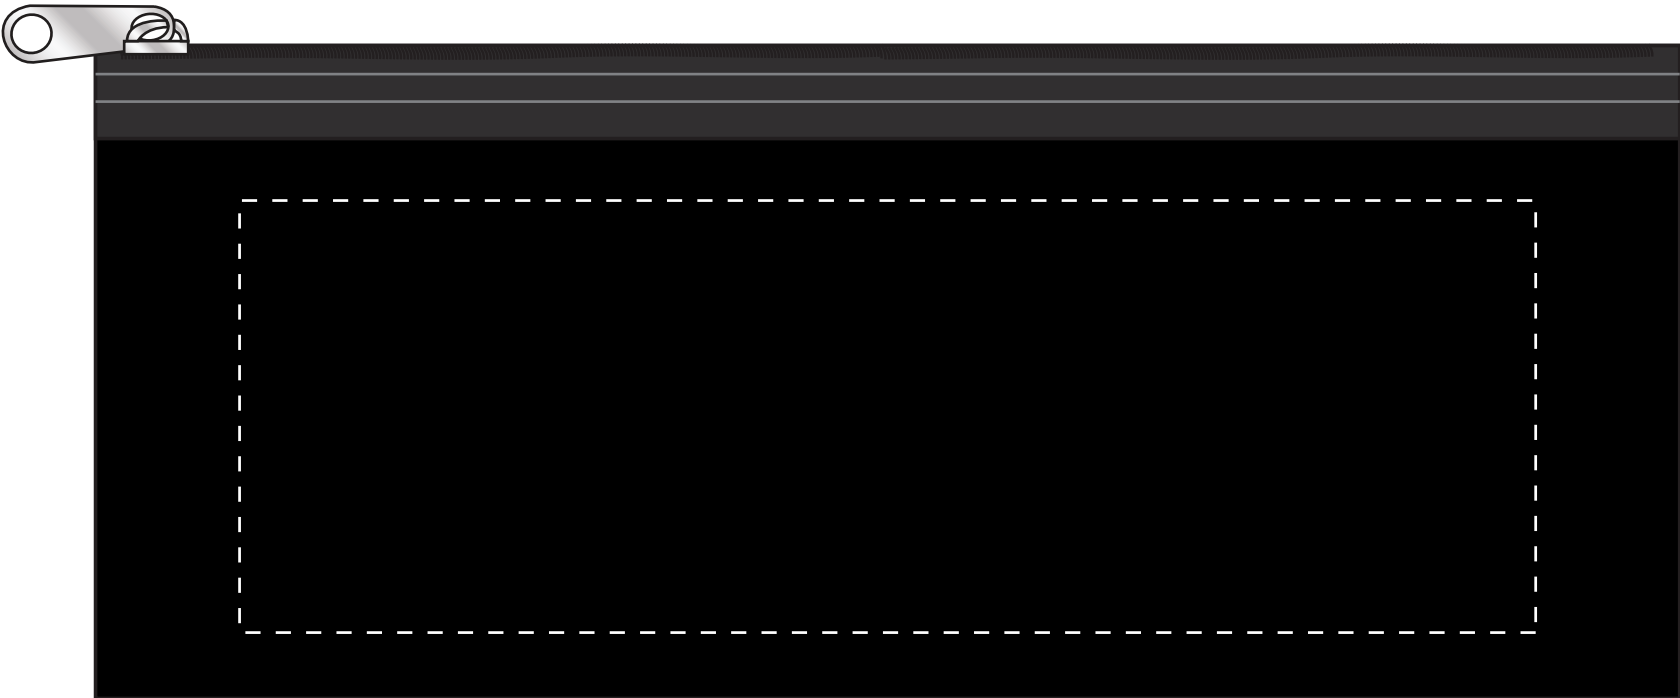

# ITEM FA115

Screen Print

Imprint Area: 6-3/4" x 2-1/4"