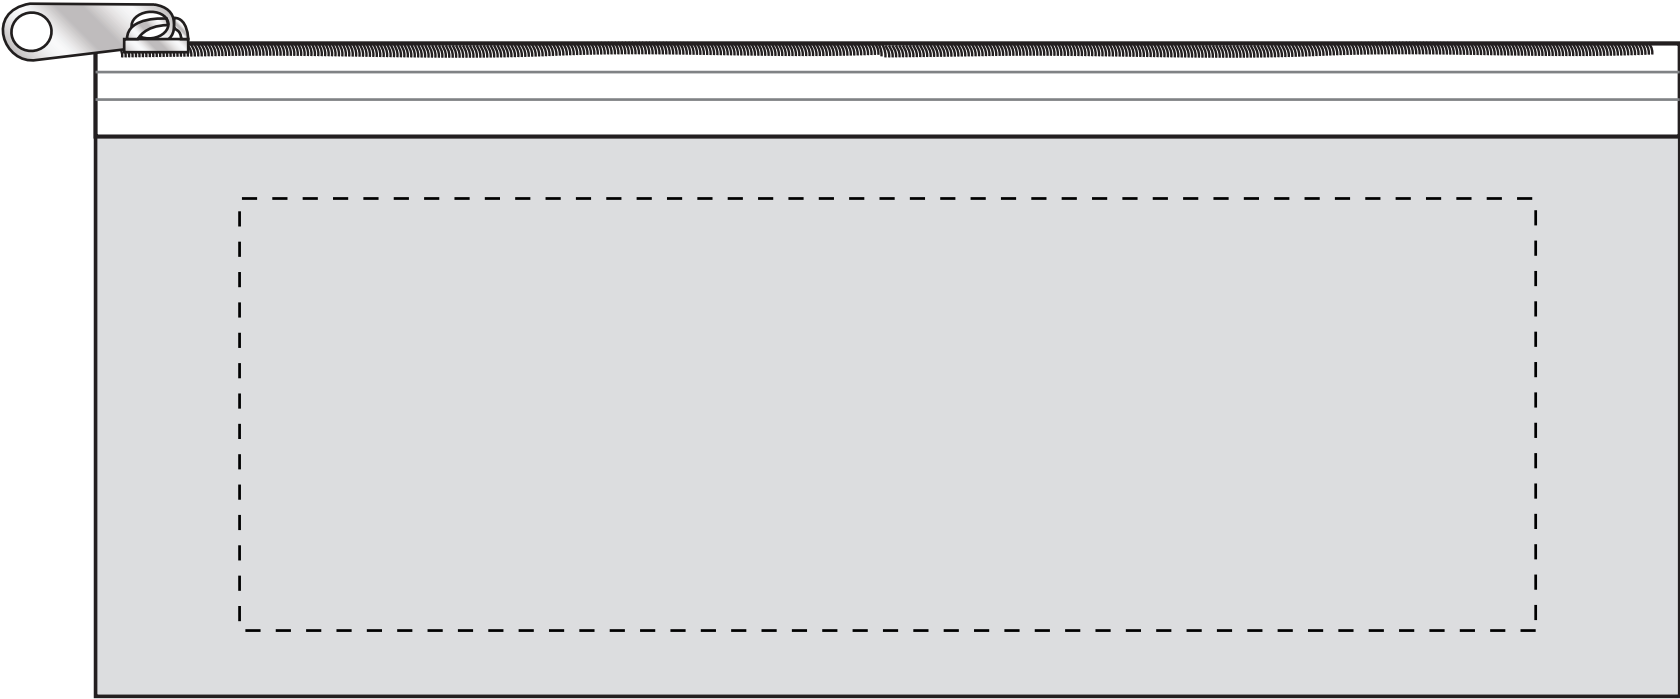

# ITEM FA115

Screen Print

Imprint Area: 6-3/4" x 2-1/4"