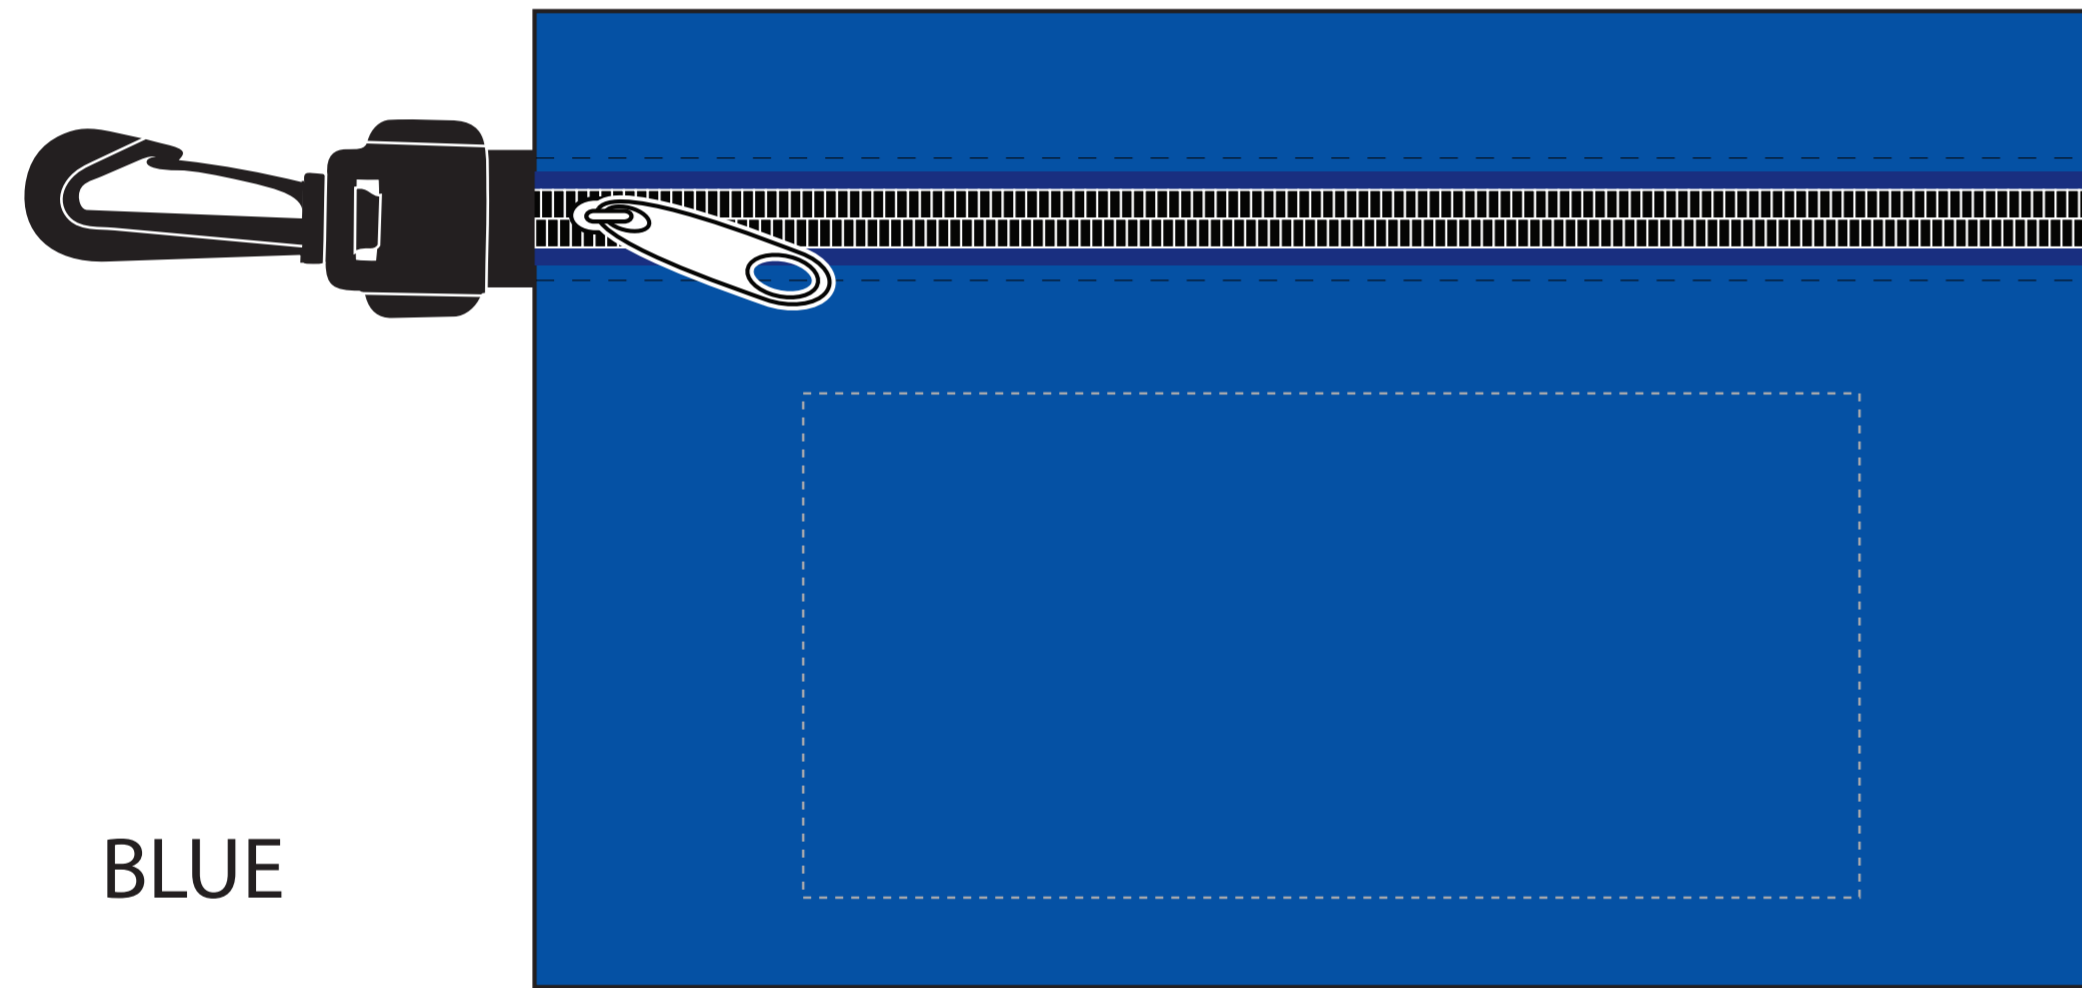

ITEM# FA112

Screen Print

CLEAR

BLACK

BLUE

LIME

RED

Imprint Size: 5-1/2" x 2-5/8"