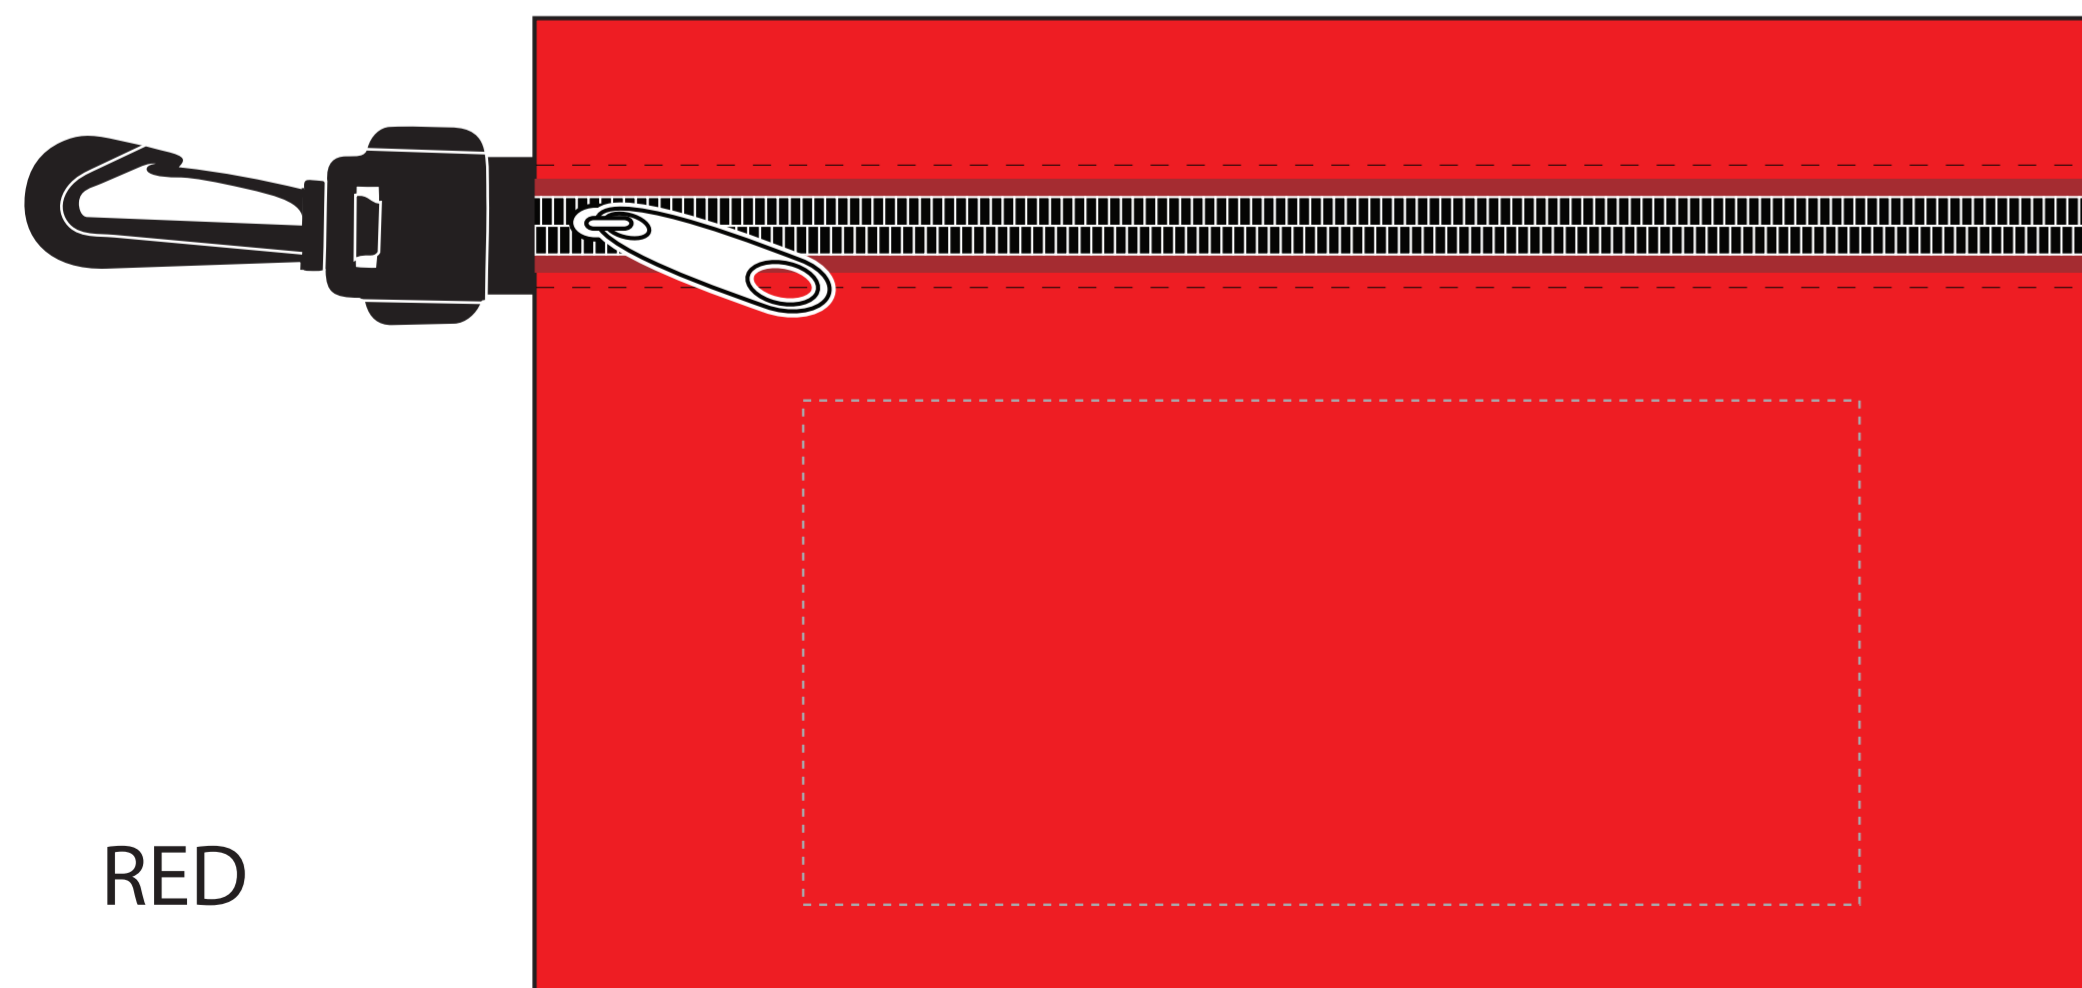

ITEM# FA112

Screen Print

CLEAR

BLACK

BLUE

LIME

RED

Imprint Size: 5-1/2" x 2-5/8"