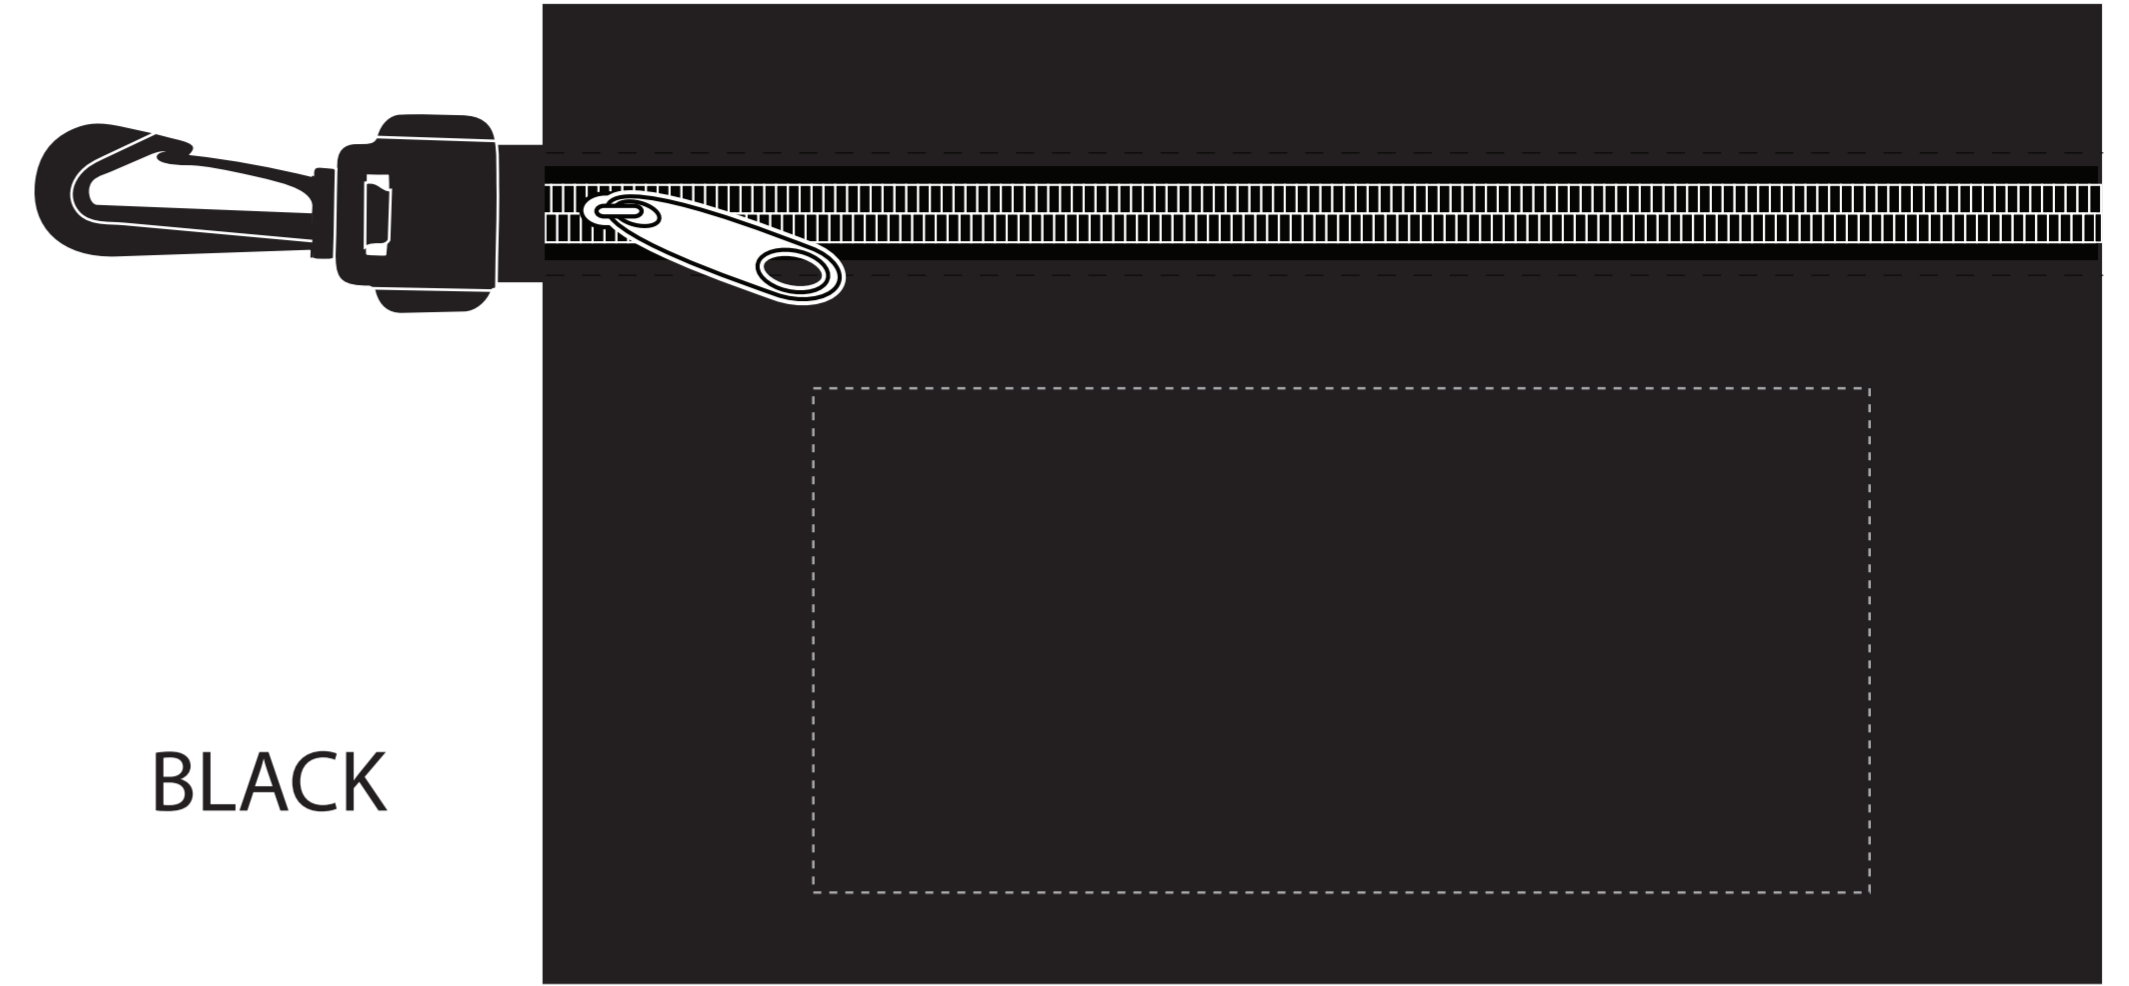

ITEM# FA112

Screen Print

CLEAR

BLACK

BLUE

LIME

RED

Imprint Size: 5-1/2" x 2-5/8"