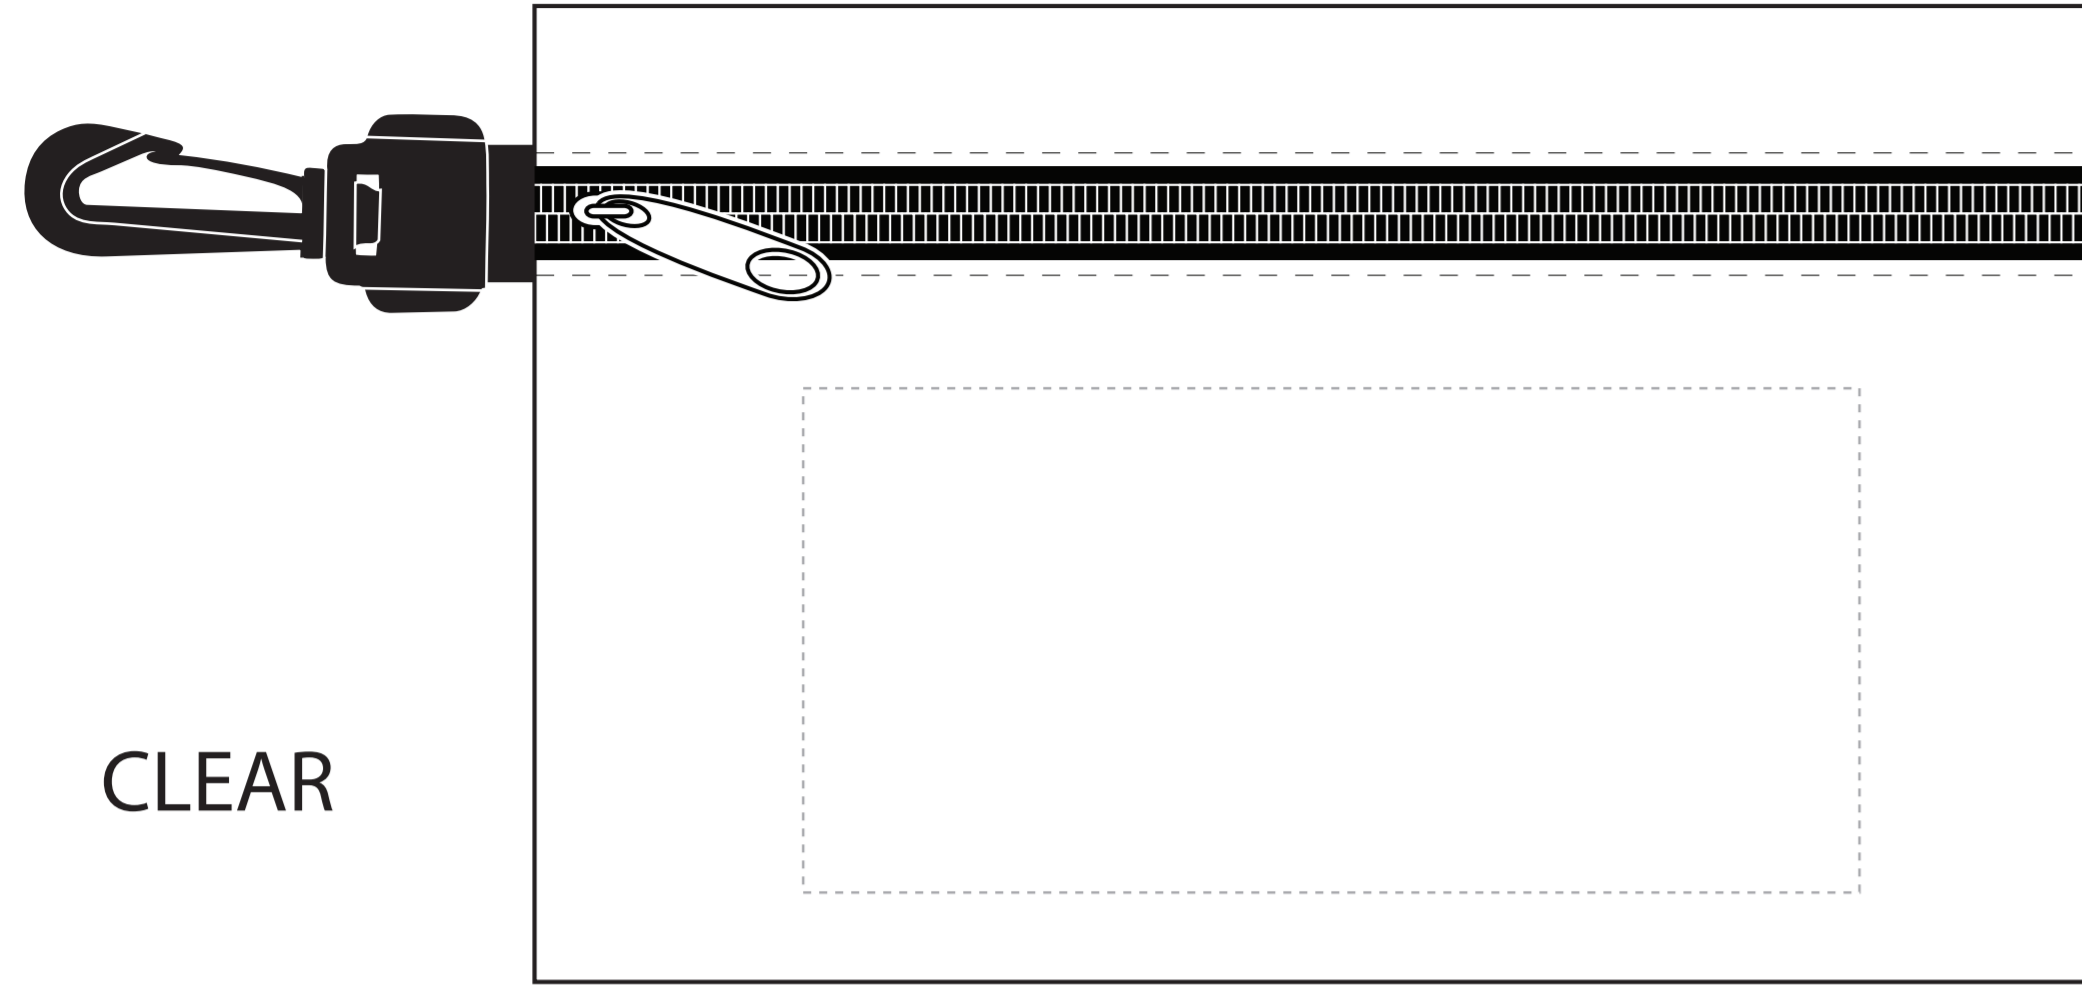

ITEM# FA112

Screen Print

CLEAR

BLACK

BLUE

LIME

RED

Imprint Size: 5-1/2" x 2-5/8"