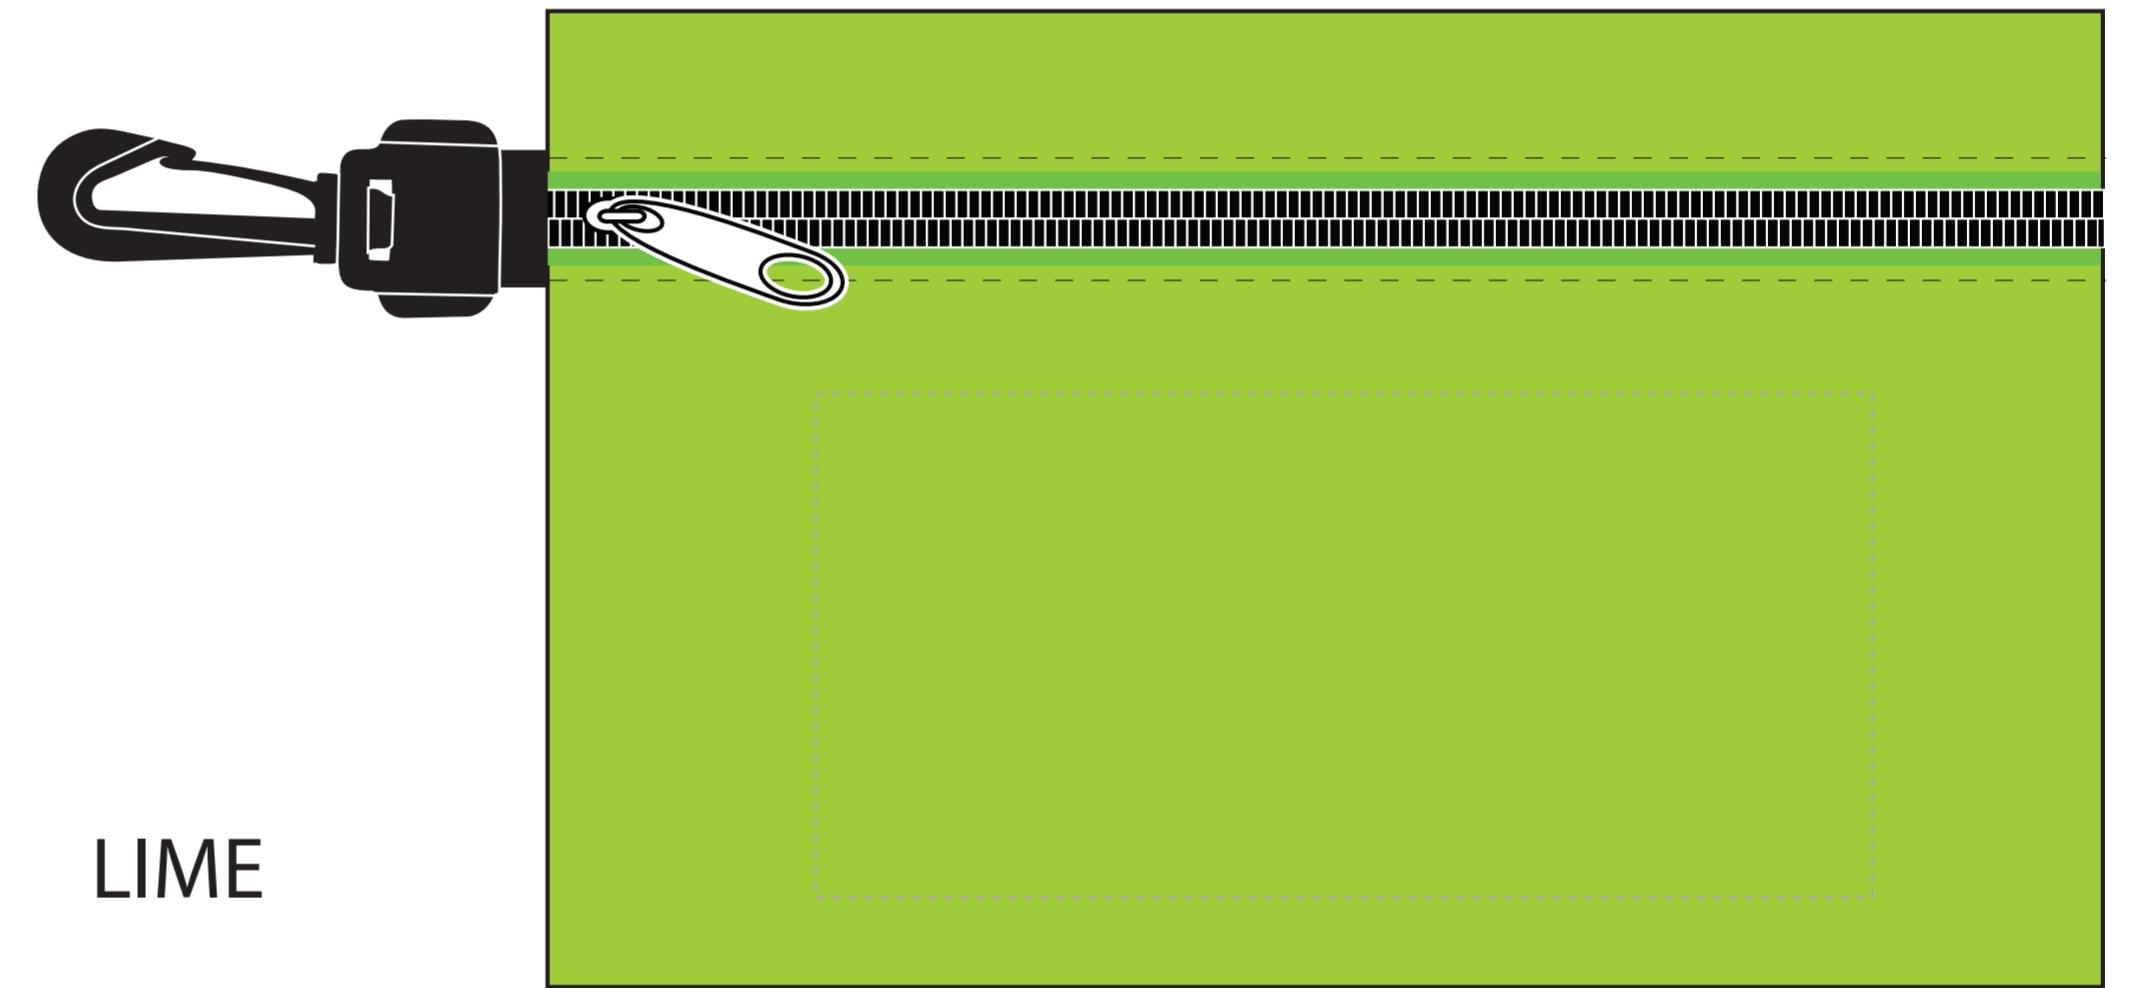

ITEM# FA112

Screen Print

CLEAR

BLACK

BLUE

LIME

RED

Imprint Size: 5-1/2" x 2-5/8"