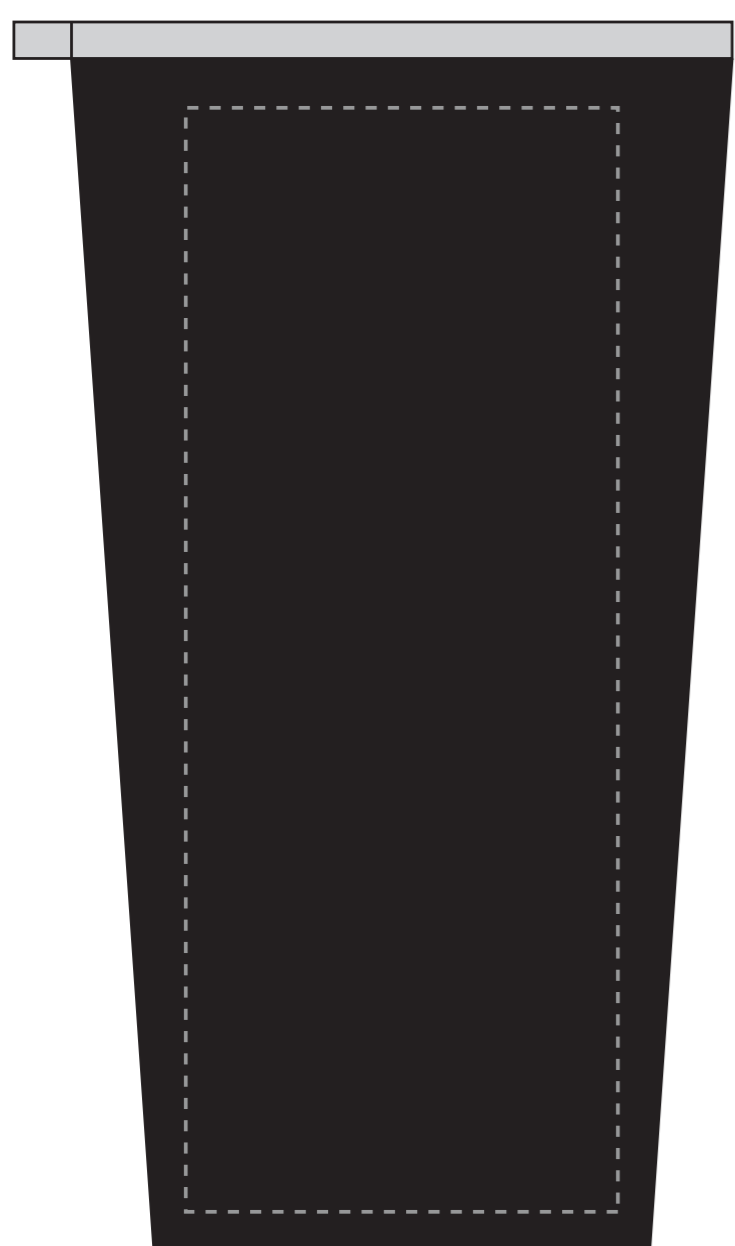

Front/Back Imprint

Front

Imprint Size: 2-1/4" x 5-3/4"

Back

Imprint Size: 2-1/4" x 5-3/4"

Full Wrap Imprint (White Item Only)

Imprint Size: 9" x 6"

Front/Back Imprint

Front

Imprint Size: 2-1/4" x 5-3/4"

Back

Imprint Size: 2-1/4" x 5-3/4"

Front/Back Imprint

Front

Imprint Size: 2-1/4" x 5-3/4"

Back

Imprint Size: 2-1/4" x 5-3/4"