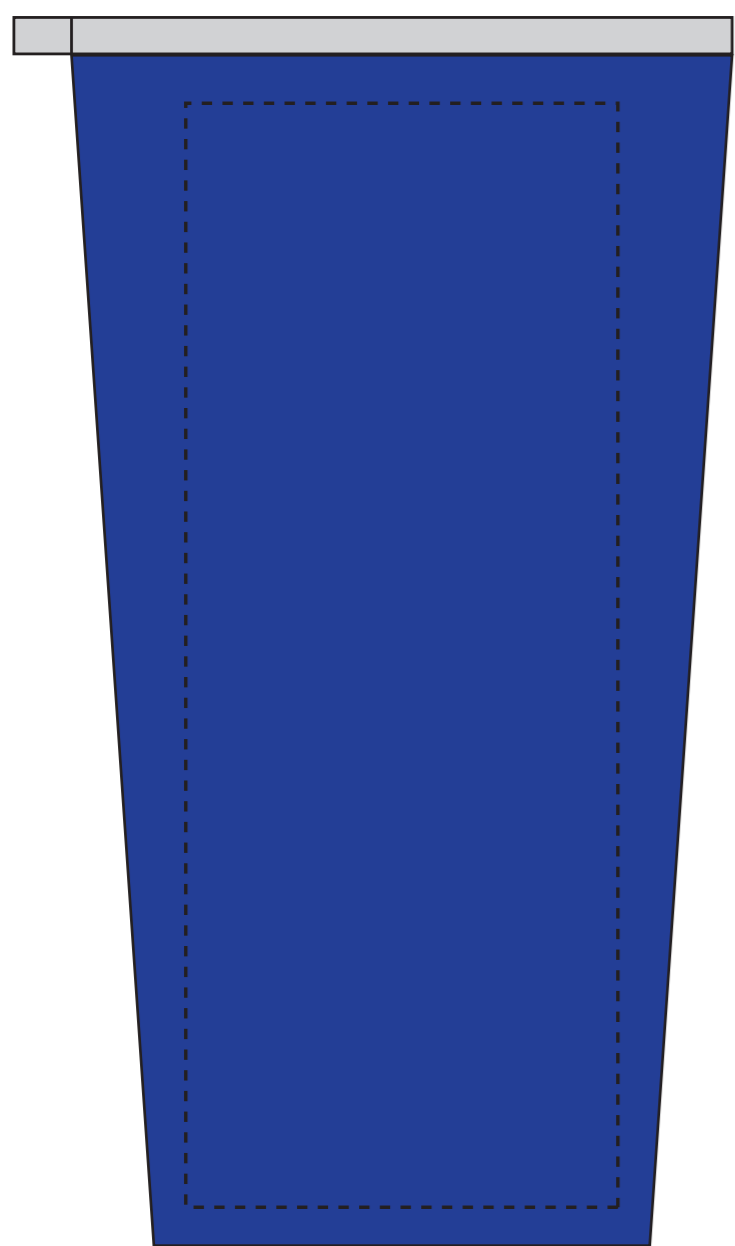

Front/Back Imprint

Front

Imprint Size: 2-1/4" x 5-3/4"

Back

Imprint Size: 2-1/4" x 5-3/4"

Full Wrap Imprint (White Item Only)

Imprint Size: 9" x 6"

Front/Back Imprint

Front

Imprint Size: 2-1/4" x 5-3/4"

Back

Imprint Size: 2-1/4" x 5-3/4"

Front/Back Imprint

Front

Imprint Size: 2-1/4" x 5-3/4"

Back

Imprint Size: 2-1/4" x 5-3/4"