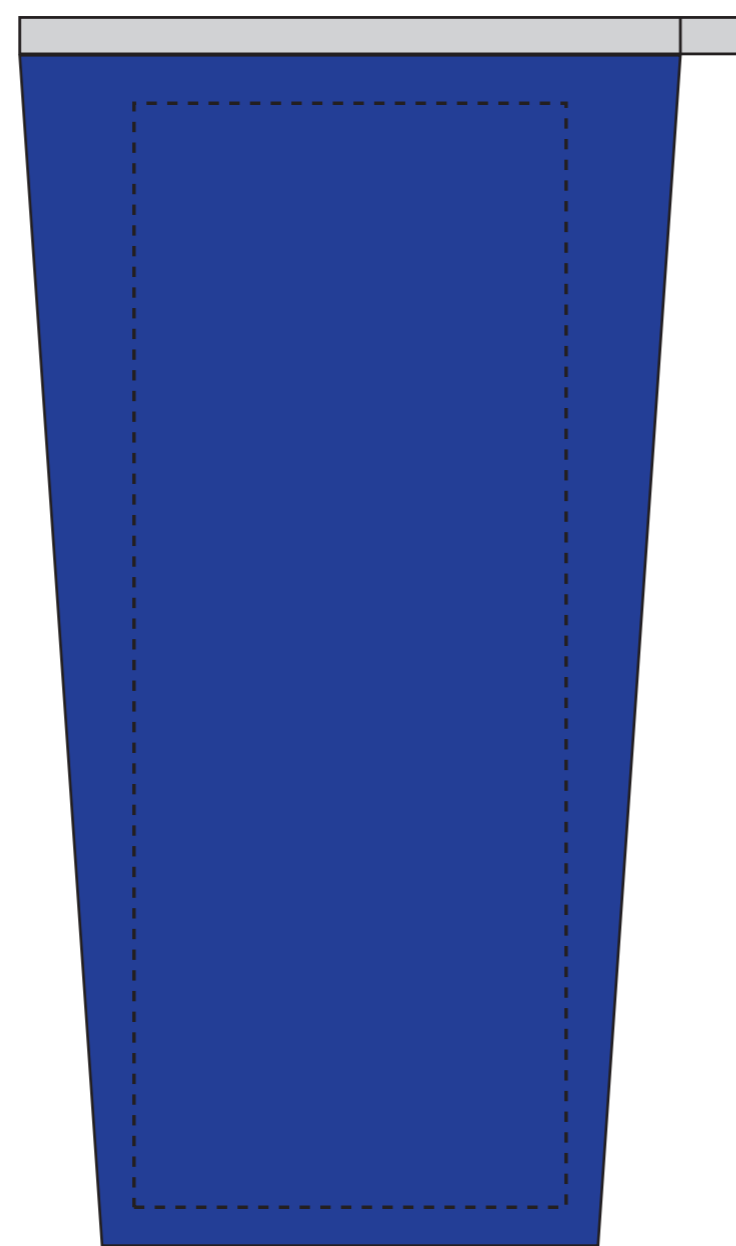

Front/Back Imprint

Front

Imprint Size: 2-1/4" x 5-3/4"

Back

Imprint Size: 2-1/4" x 5-3/4"

Full Wrap Imprint (White Item Only)

Imprint Size: 9" x 6"

Front/Back Imprint

Front

Imprint Size: 2-1/4" x 5-3/4"

Back

Imprint Size: 2-1/4" x 5-3/4"

Front/Back Imprint

Front

Imprint Size: 2-1/4" x 5-3/4"

Back

Imprint Size: 2-1/4" x 5-3/4"