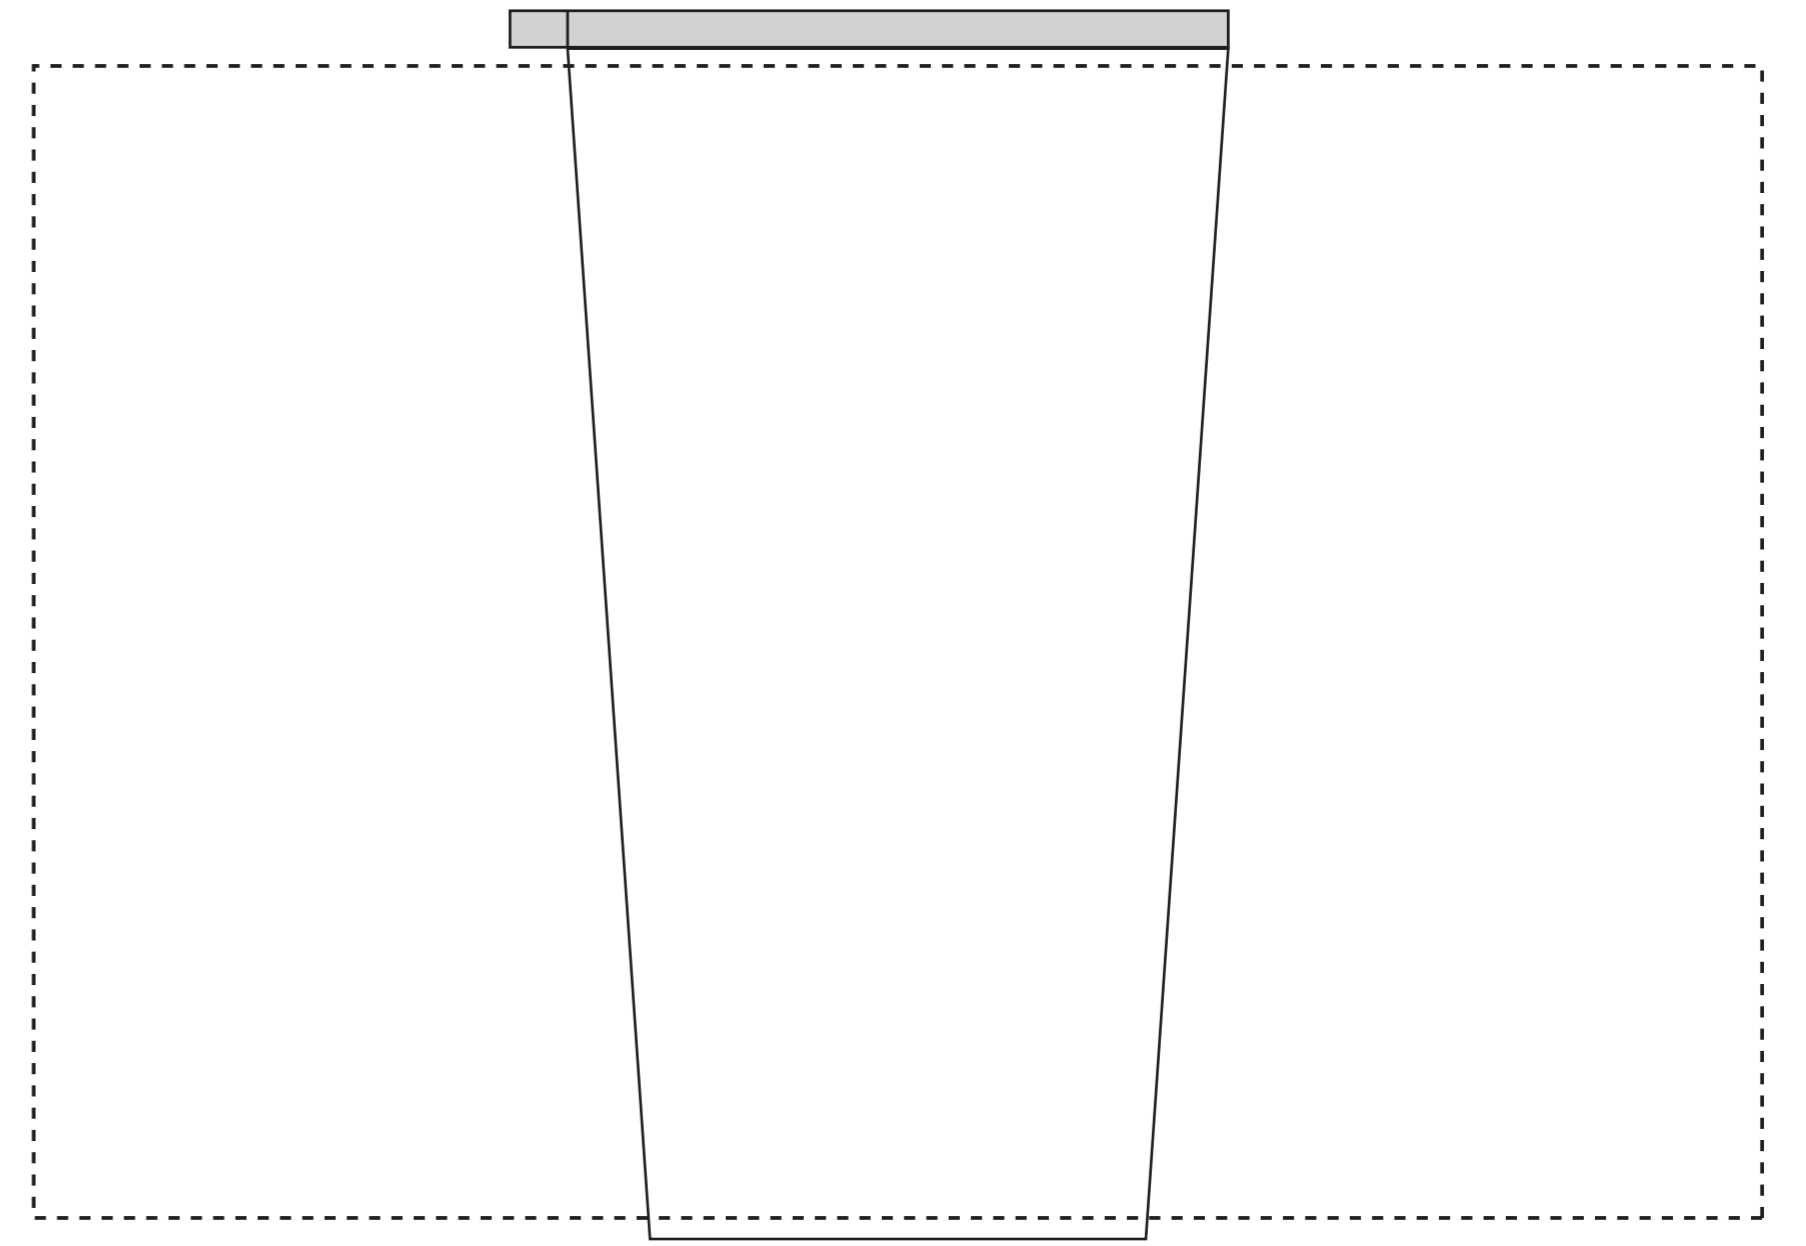

Front/Back Imprint

Front

Imprint Size: 2-1/4" x 5-3/4"

Back

Imprint Size: 2-1/4" x 5-3/4"

Full Wrap Imprint (White Item Only)

Imprint Size: 9" x 6"

Front/Back Imprint

Front

Imprint Size: 2-1/4" x 5-3/4"

Back

Imprint Size: 2-1/4" x 5-3/4"

Front/Back Imprint

Front

Imprint Size: 2-1/4" x 5-3/4"

Back

Imprint Size: 2-1/4" x 5-3/4"