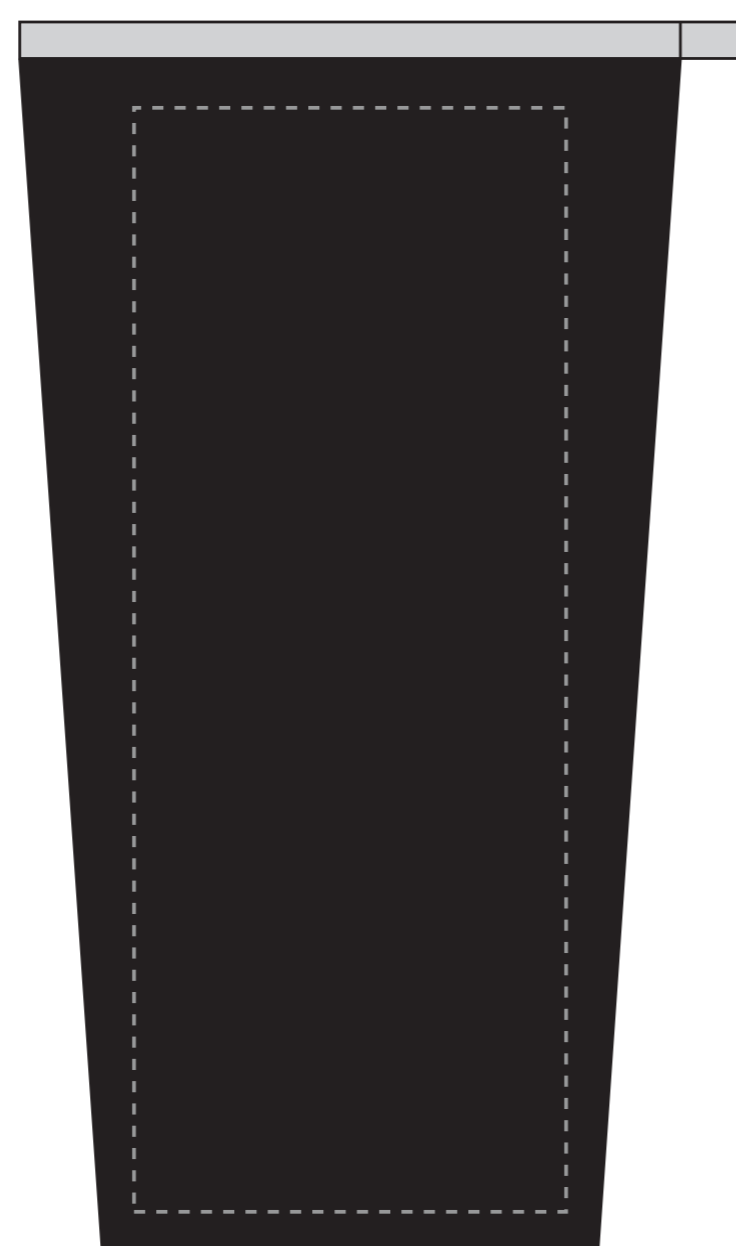

Front/Back Imprint

Front

Imprint Size: 2-1/4" x 5-3/4"

Back

Imprint Size: 2-1/4" x 5-3/4"

Full Wrap Imprint (White Item Only)

Imprint Size: 9" x 6"

Front/Back Imprint

Front

Imprint Size: 2-1/4" x 5-3/4"

Back

Imprint Size: 2-1/4" x 5-3/4"

Front/Back Imprint

Front

Imprint Size: 2-1/4" x 5-3/4"

Back

Imprint Size: 2-1/4" x 5-3/4"