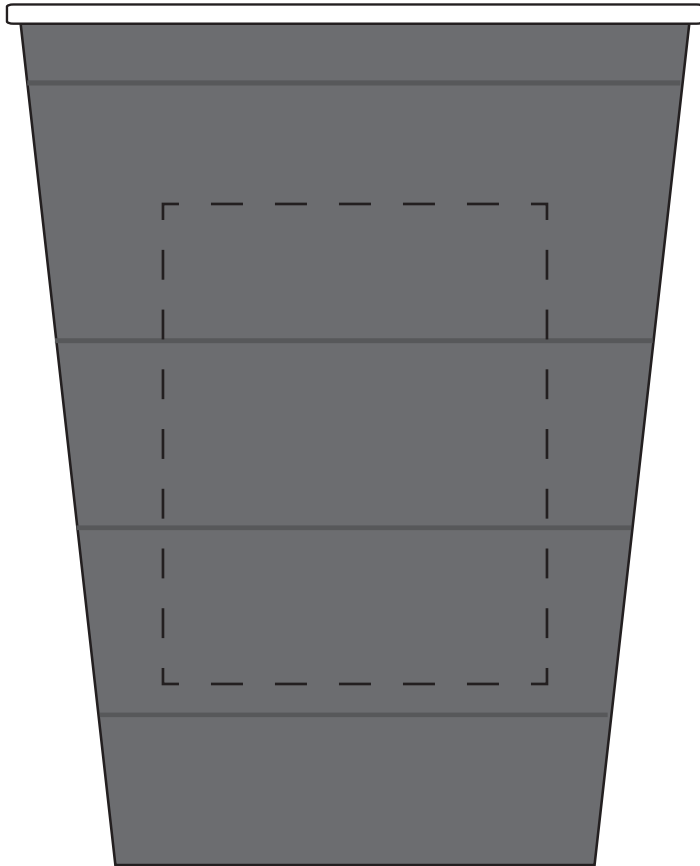

ITEM #CUP16

Pad Print

IMPRINT SIZE: 2" x 2.5"

Note: The solid gray horizontal lines on the cup template represent tapered ridges which are built into the cup design. Images print well over the ridges, but if you have fine text, we recommend you position it above or below a ridge so it can be read more clearly.