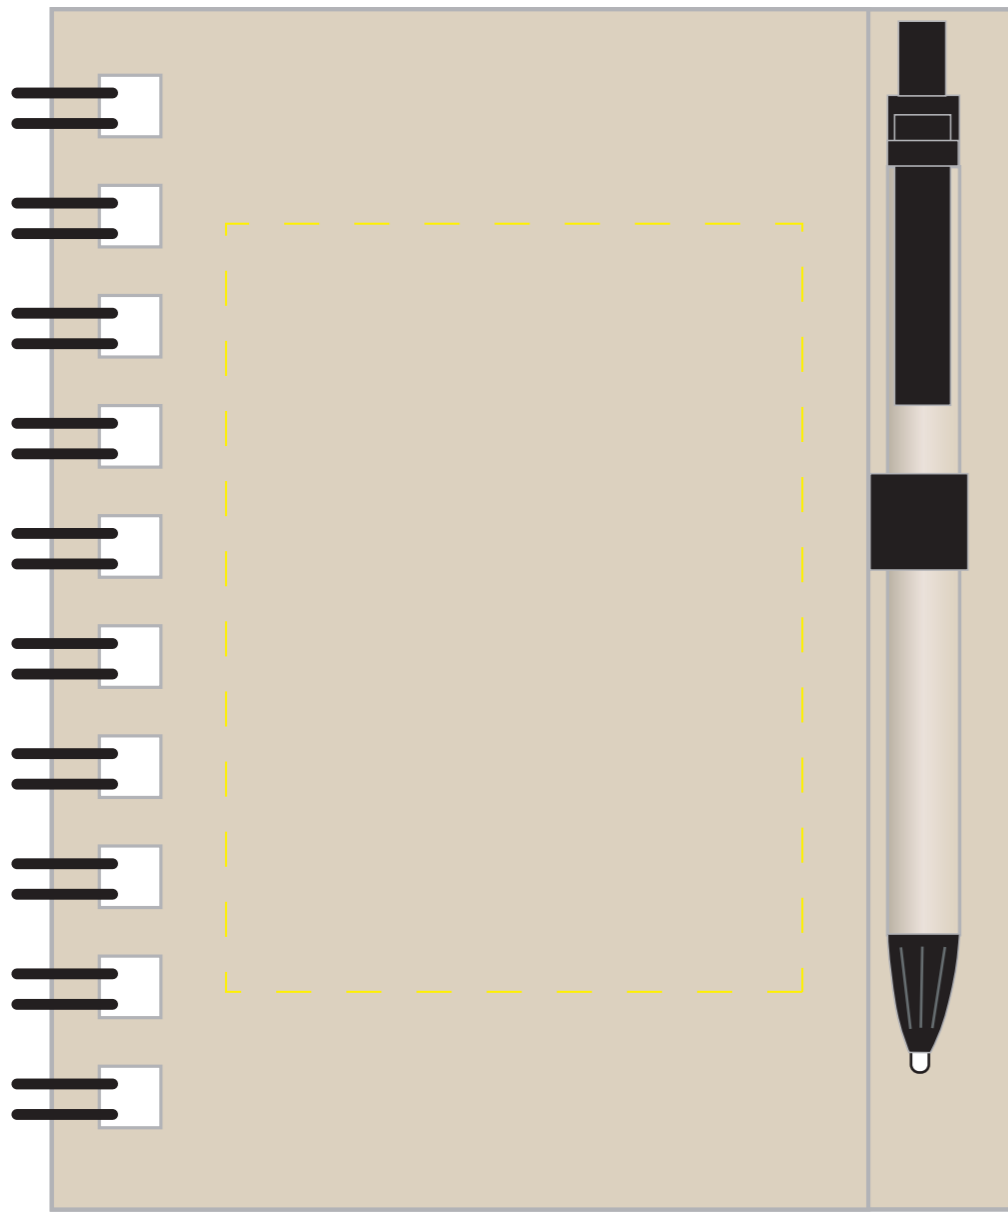

**ITEM #9204**

**Screenprint (Notepad)  
Pad Print (Optional Pen Imprint)**

Standard Imprint on Front of Notepad (3" x 4")

Optional Imprint on Back of Notepad (3" x 4")

(Recycling symbol is standard and cannot be removed)

Imprint on Notepad With Optional Imprint on Pen (2" x 1/4")

**With Imprint  
on Pen**