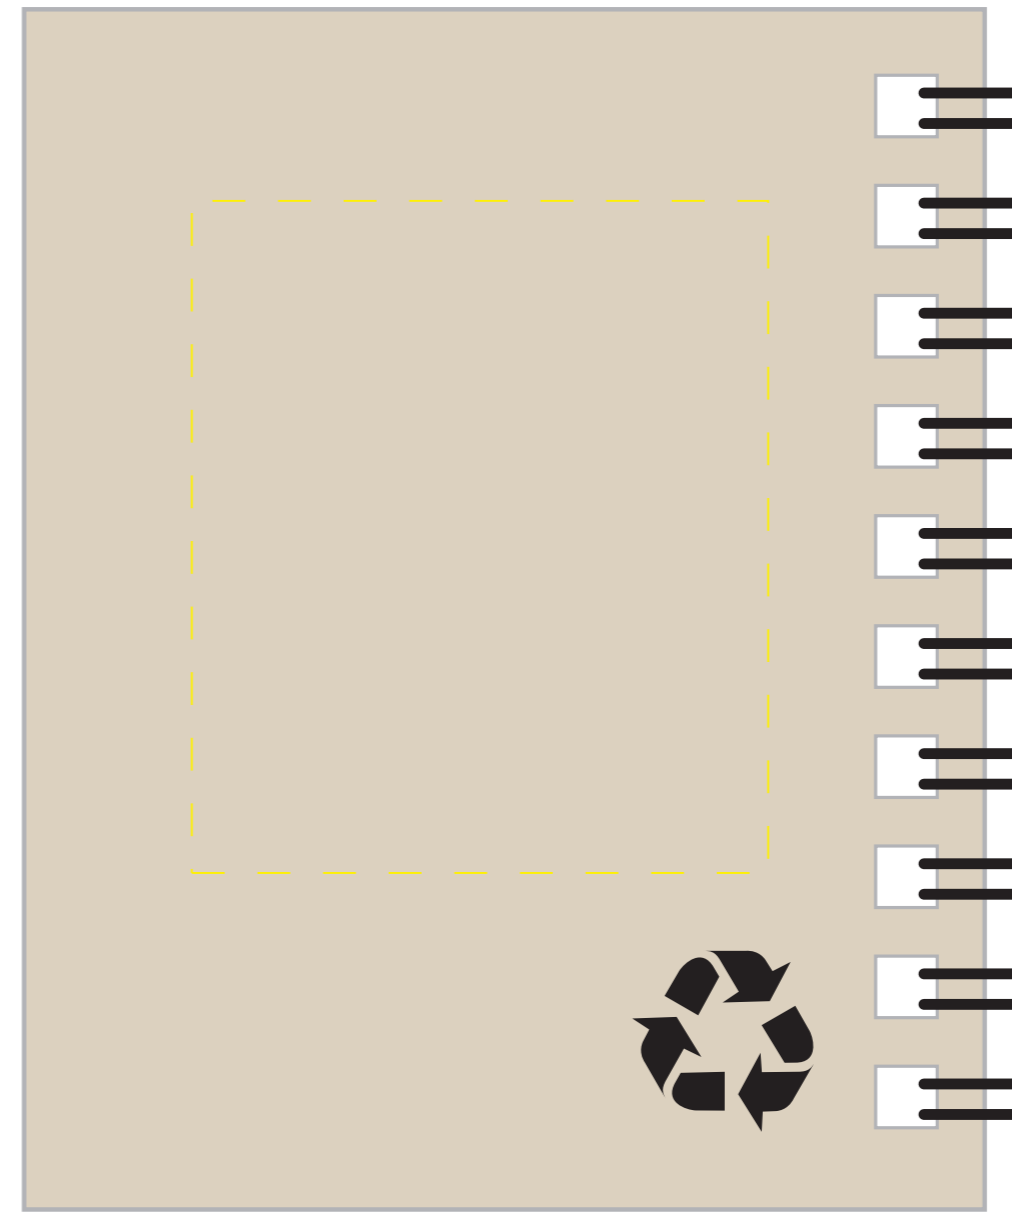

**ITEM #9204**

**Screenprint (Notepad)  
Pad Print (Optional Pen Imprint)**

Standard Imprint on Front of Notepad (3" x 4")

Optional Imprint on Back of Notepad (3" x 4")

(Recycling symbol is standard and cannot be removed)

Imprint on Notepad With Optional Imprint on Pen (2" x 1/4")

**With Imprint  
on Pen**