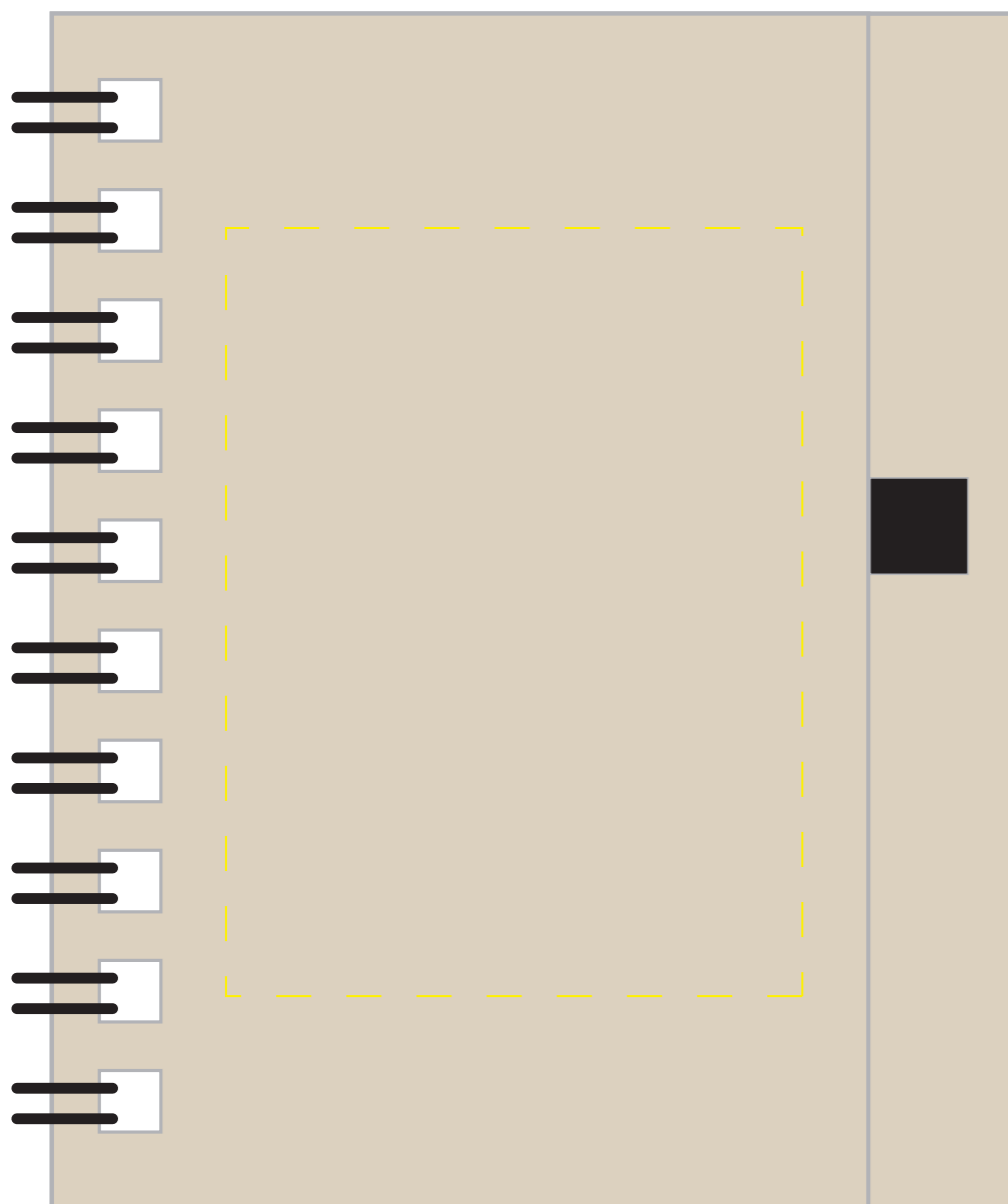

**ITEM #9204**

**Screenprint (Notepad)  
Pad Print (Optional Pen Imprint)**

Standard Imprint on Front of Notepad (3" x 4")

Optional Imprint on Back of Notepad (3" x 4")

(Recycling symbol is standard and cannot be removed)

Imprint on Notepad With Optional Imprint on Pen (2" x 1/4")

**With Imprint  
on Pen**