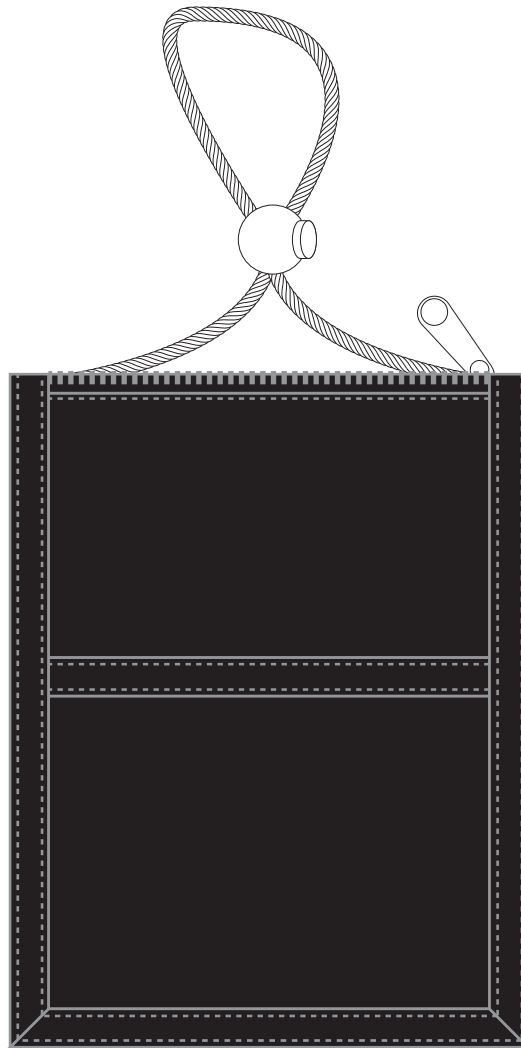

# ITEM # 892 - 420D Polyester 5 Function Tradeshow Badgeholder

Available Color(s) : Blue

Imprint Area Size : 3-1/2" w x 1-1/2" h

Artwork Format(s) accepted : CMYK TIF 300 dpi (with 0.25" bleed)  
or Vector EPS (type outlined)

Artwork Recommendations : No type smaller than 7 pt.

Industry standard allows  
1/16" movement in any direction

**Purchase Order #:**

\* Template Shown at 50%  
Border Does Not Print

**ART NOTES:**

# ITEM # 892 - 420D Polyester 5 Function Tradeshow Badgeholder

Available Color(s) : Black

Imprint Area Size : 3-1/2" w x 1-1/2" h

Artwork Format(s) accepted : CMYK TIF 300 dpi (with 0.25" bleed)  
or Vector EPS (type outlined)