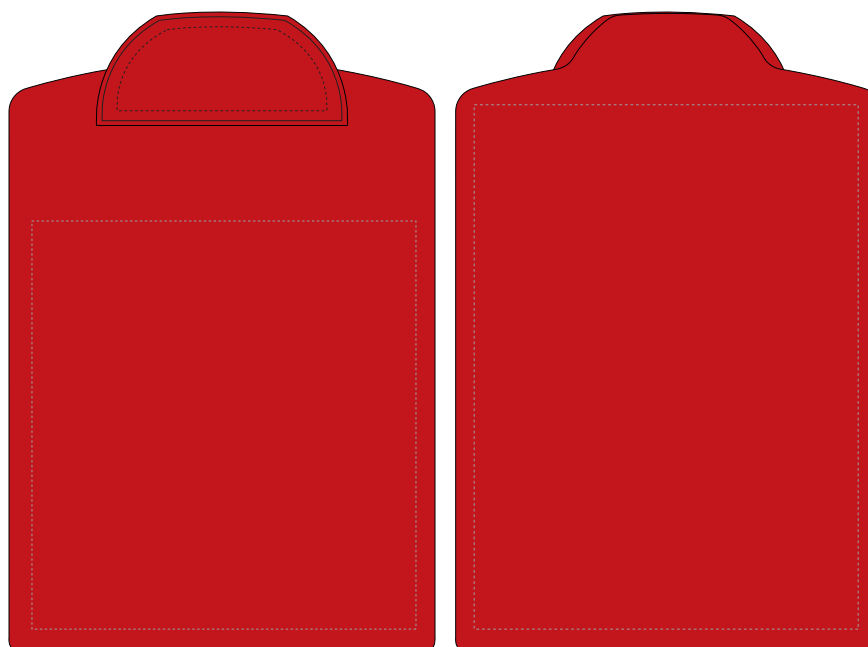

ITEM # 8211 - Letter Size Clipboard with 4 Color Process Imprint on Clip

Available Color(s) : Trans Red

Imprint Area Size : Clip Imprint: 4" W x 2" H,
Board Imprint: 8" W x 10" H

Artwork Format(s) accepted : CMYK TIF 300 dpi (with 0.25" bleed)
or Vector EPS (type outlined)

Artwork Recommendations : No type smaller than 7 pt.

Industry standard allows
1/16" movement in any direction

Purchase Order #:

* Template Shown at 25%
Border Does Not Print

Direct 4-color process
imprint on white clip
(white backing)

Screen Print on a front
of a board

Screen Print / 4-cp
on back of a board
(white backing
for 4-cp)

 =IMPRINT AREA

ART NOTES:

ITEM # 8211 - Letter Size Clipboard with 4 Color Process Imprint on Clip

Available Color(s)	:	Trans Blue
Imprint Area Size	:	Clip Imprint: 4" W x 2" H, Board Imprint: 8" W x 10" H
Artwork Format(s) accepted	:	CMYK TIF 300 dpi (with 0.25" bleed) or Vector EPS (type outlined)
Artwork Recommendations	:	No type smaller than 7 pt.

Industry standard allows
1/16" movement in any direction

Purchase Order #:

* Template Shown at 25%
Border Does Not Print

Direct 4-color process
imprint on white clip
(white backing)

Screen Print on a front
of a board