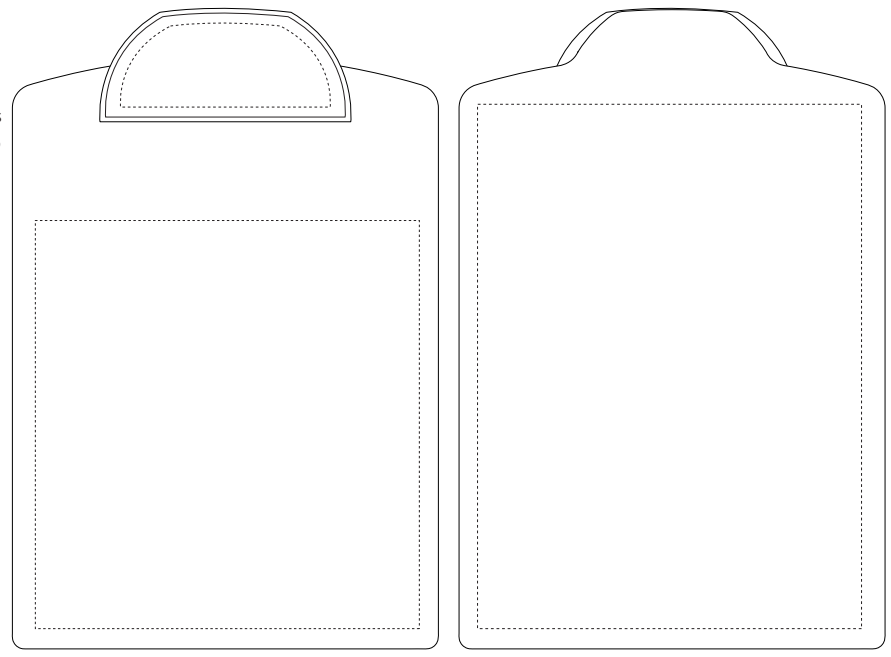

ITEM # 8211 - Letter Size Clipboard with 4 Color Process Imprint on Clip

Available Color(s)	:	White
Imprint Area Size	:	Clip Imprint: 4" W x 2" H, Board Imprint: 8" W x 10" H
Artwork Format(s) accepted	:	CMYK TIF 300 dpi (with 0.25" bleed) or Vector EPS (type outlined)
Artwork Recommendations	:	No type smaller than 7 pt.

Industry standard allows
1/16" movement in any direction

Purchase Order #:

* Template Shown at 25%
Border Does Not Print

Direct 4-color process
imprint on white clip

Screen Print on a front
of a board

Screen Print / 4-cp
on back of a board

=IMPRINT AREA

ART NOTES: